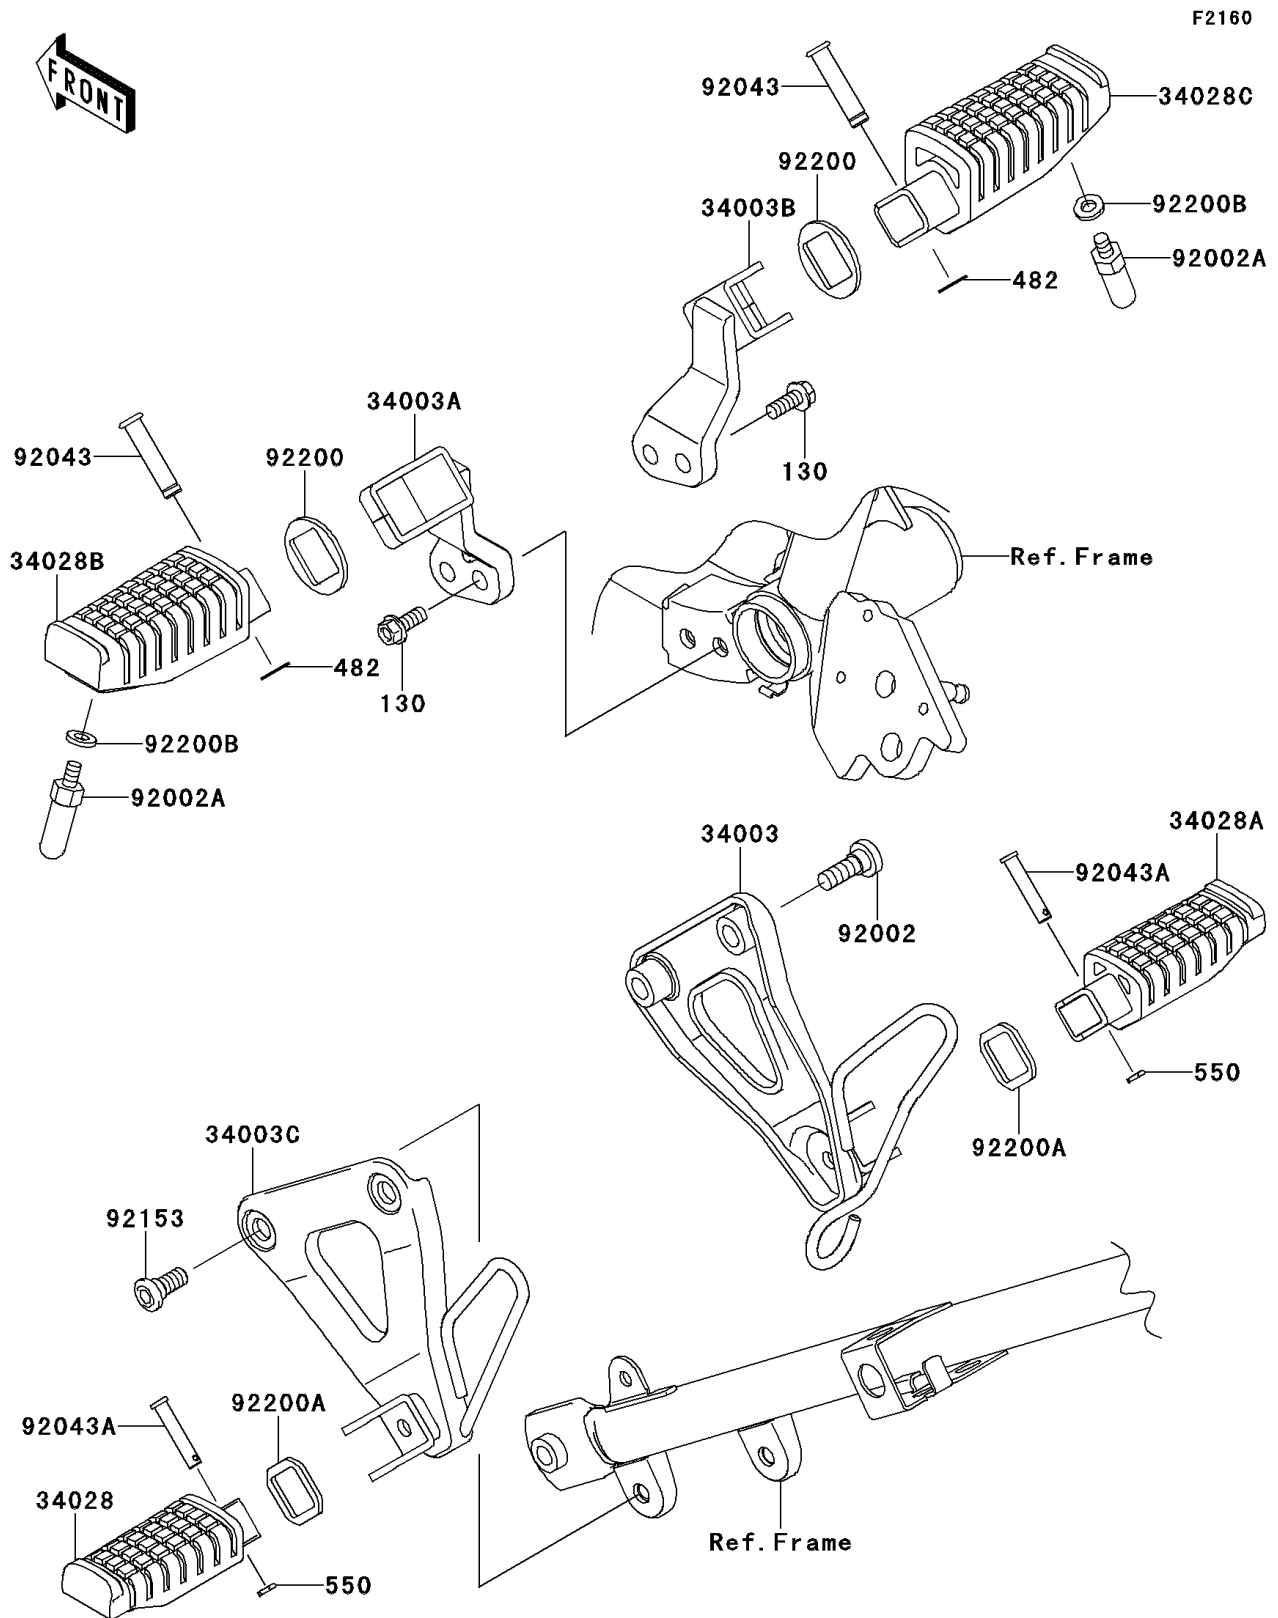

2011 KLR™ 650

PARTS DIAGRAM

Footrests

2011 KLR™ 650

PARTS LIST

Footrests

Kawasaki

Let the Good Times Roll®

ITEM NAME

PART NUMBER

QUANTITY
