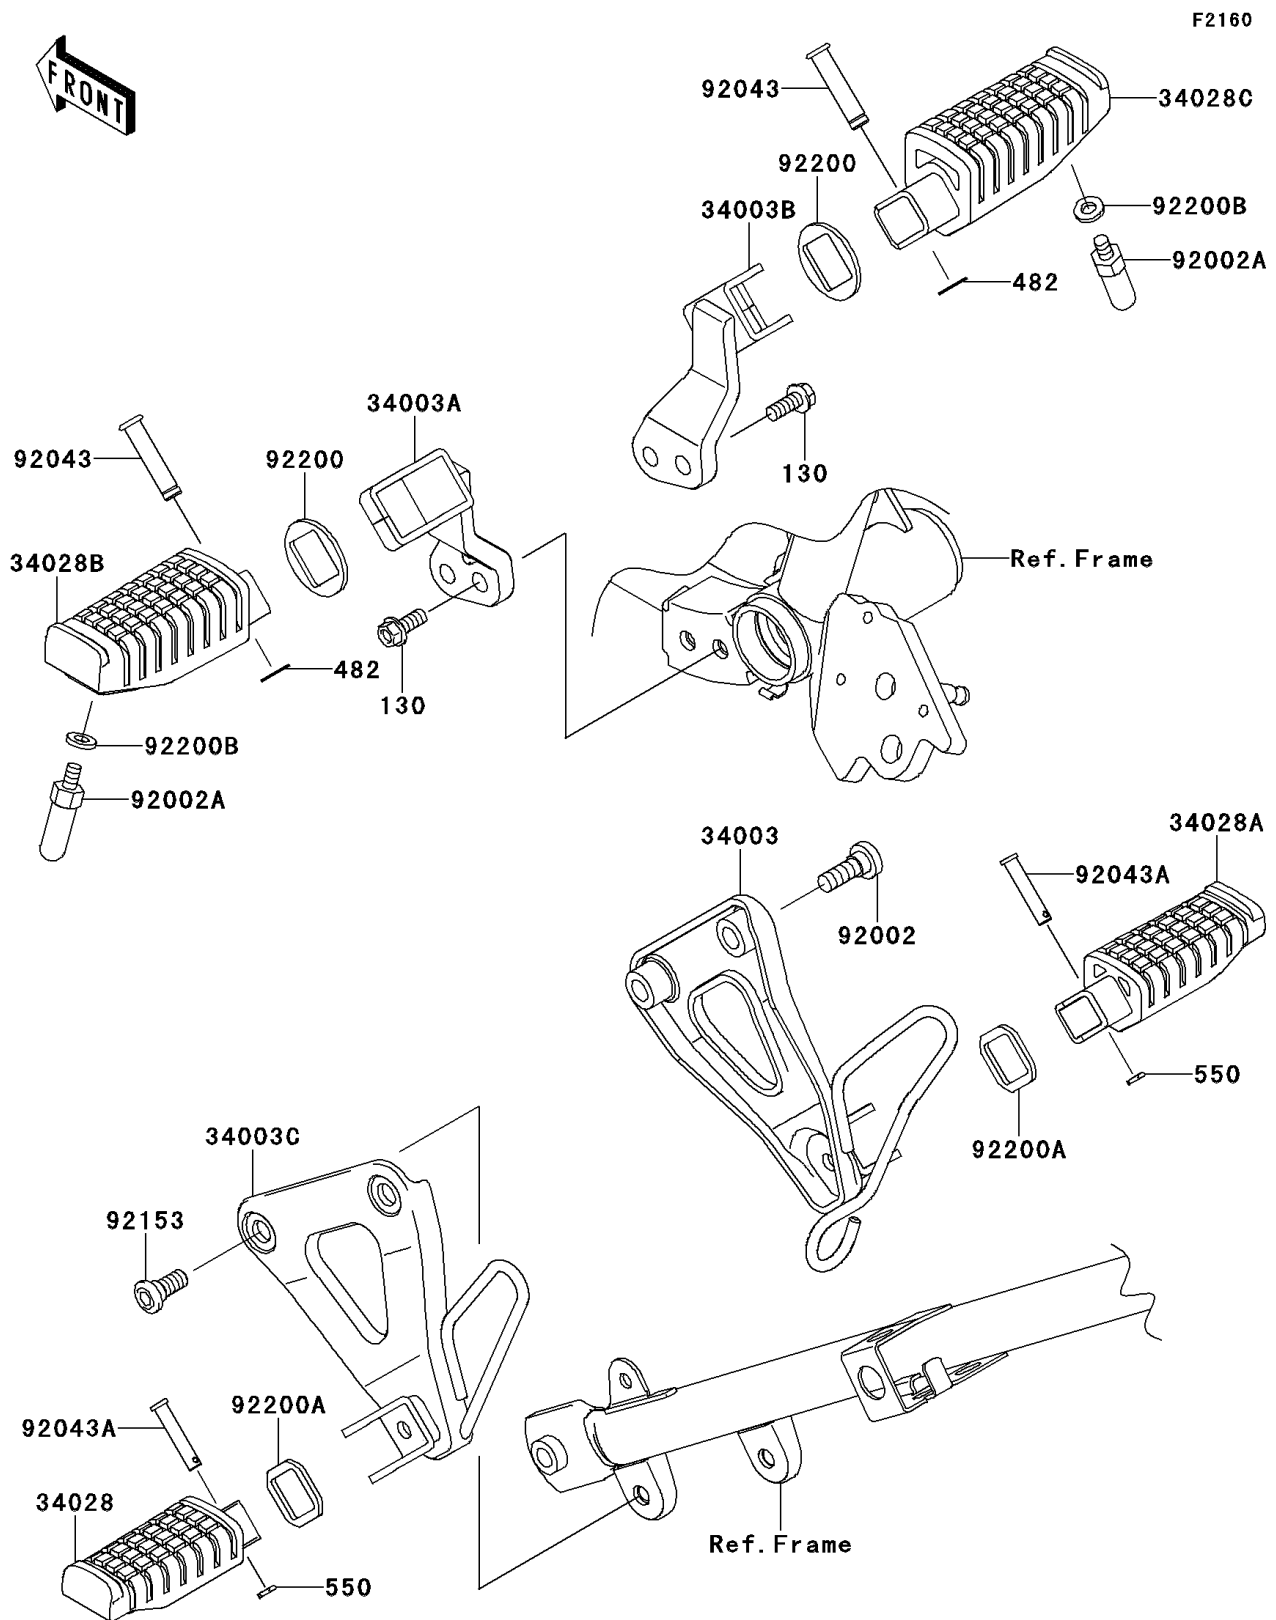

2014 KLR™ 650

PARTS DIAGRAM

Footrests

2014 KLR™ 650

PARTS LIST

Footrests

Kawasaki

Let the Good Times Roll®

ITEM NAME

PART NUMBER

QUANTITY
