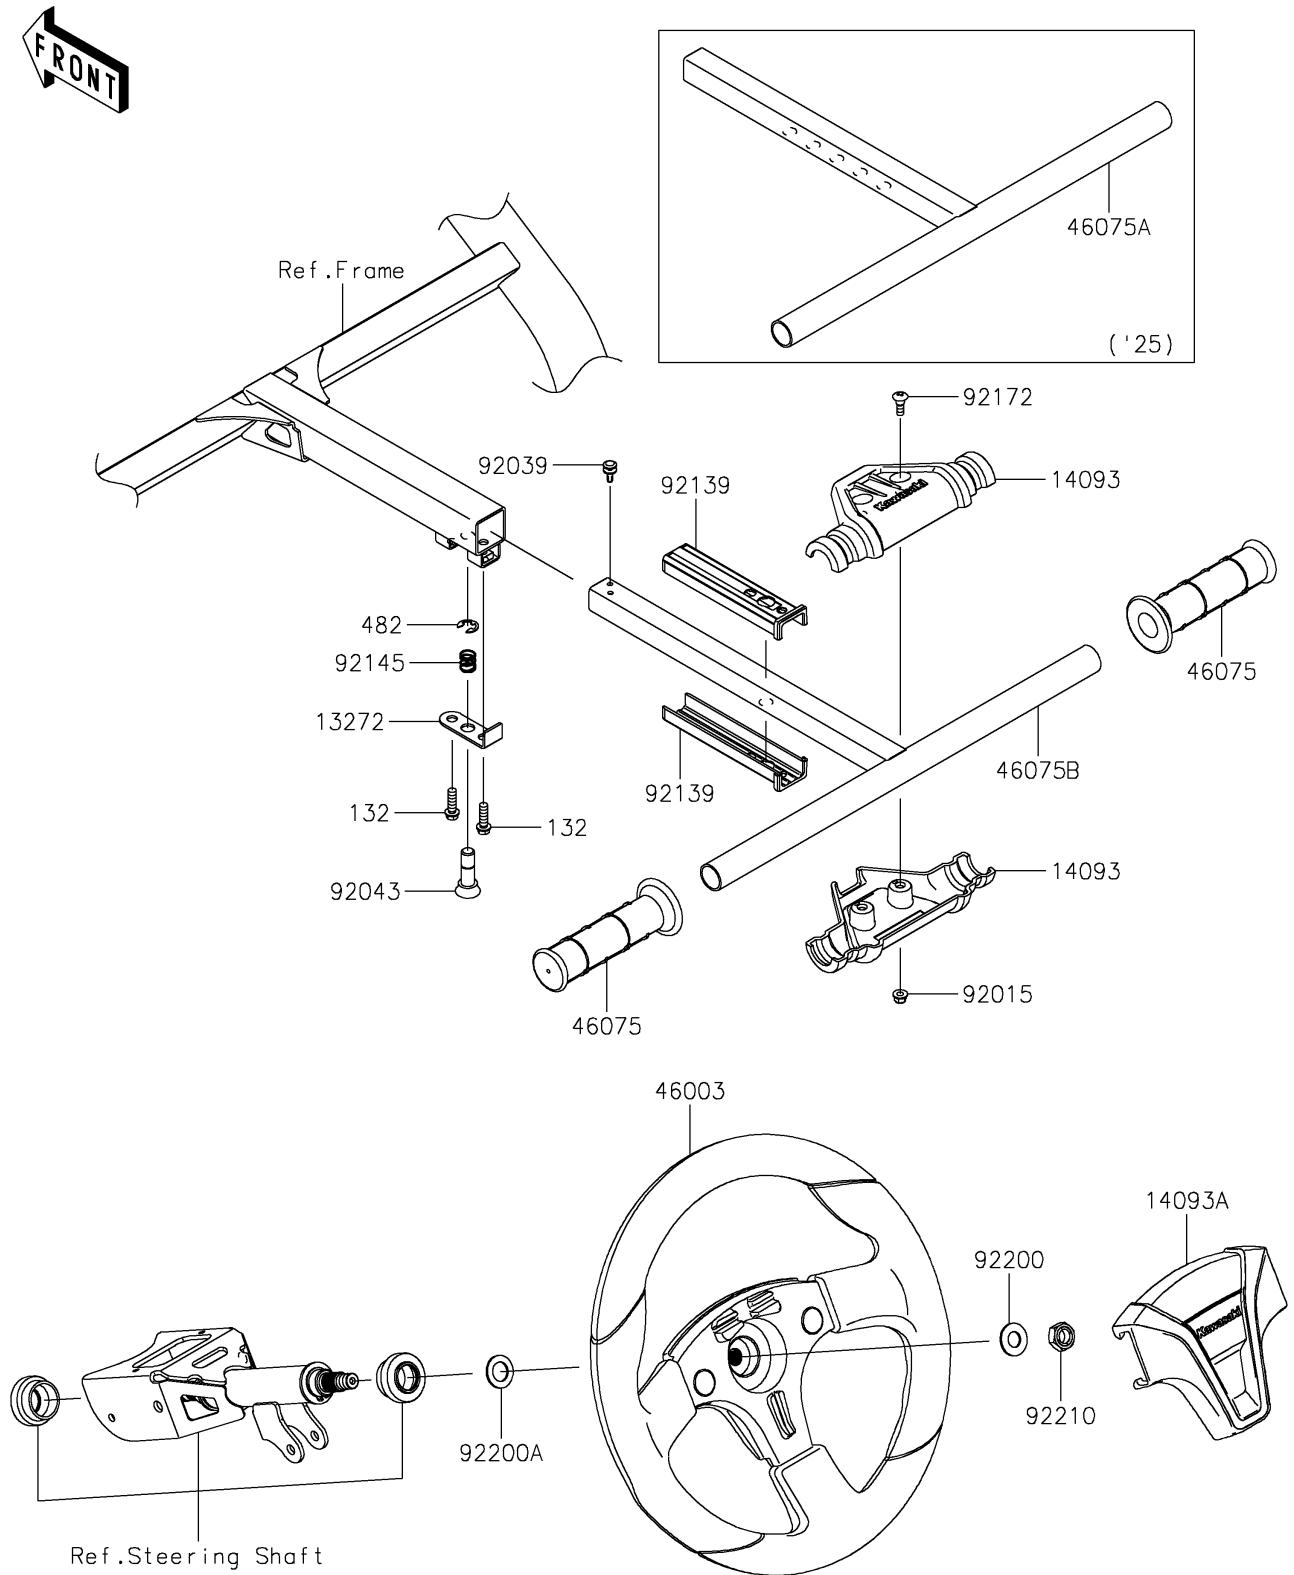

2026 TERYX® KRX4™ 1000

PARTS DIAGRAM

Steering Wheel

F2311

2026 TERYX® KRX4™ 1000

PARTS LIST

Steering Wheel

ITEM NAME	PART NUMBER	QUANTITY
PLATE (Ref # 13272)	13272-3869	1
COVER,PASSENGER GRIP (Ref # 14093)	14093-0802	2
COVER,HANDLE (Ref # 14093A)	14093-0803	1
HANDLE (Ref # 46003)	46003-0809	1
GRIP (Ref # 46075)	46075-0065	2
GRIP,PIPE (Ref # 46075A)	46075-0658	1
GRIP,HANDLE,INNER (Ref # 46075B)	46075-0708	1
NUT,LOCK,FLANGED,5MM (Ref # 92015)	92015-1752	2
RIVET (Ref # 92039)	92039-0046	2
PIN (Ref # 92043)	92043-7503	1
BUSHING (Ref # 92139)	92139-1143	2
SPRING (Ref # 92145)	92145-7507	1
SCREW,5MM (Ref # 92172)	92172-0261	2
WASHER,12.1X25X1.6 (Ref # 92200)	92200-0455	1
WASHER,15X25X1.6 (Ref # 92200A)	92200-0460	1
NUT,LOCK,12MM (Ref # 92210)	92210-1249	1
BOLT-FLANGED-SMALL,6X20 (Ref # 132)	132BB0620	2
CIRCLIP-TYPE-E,8MM (Ref # 482)	482EA8000	1