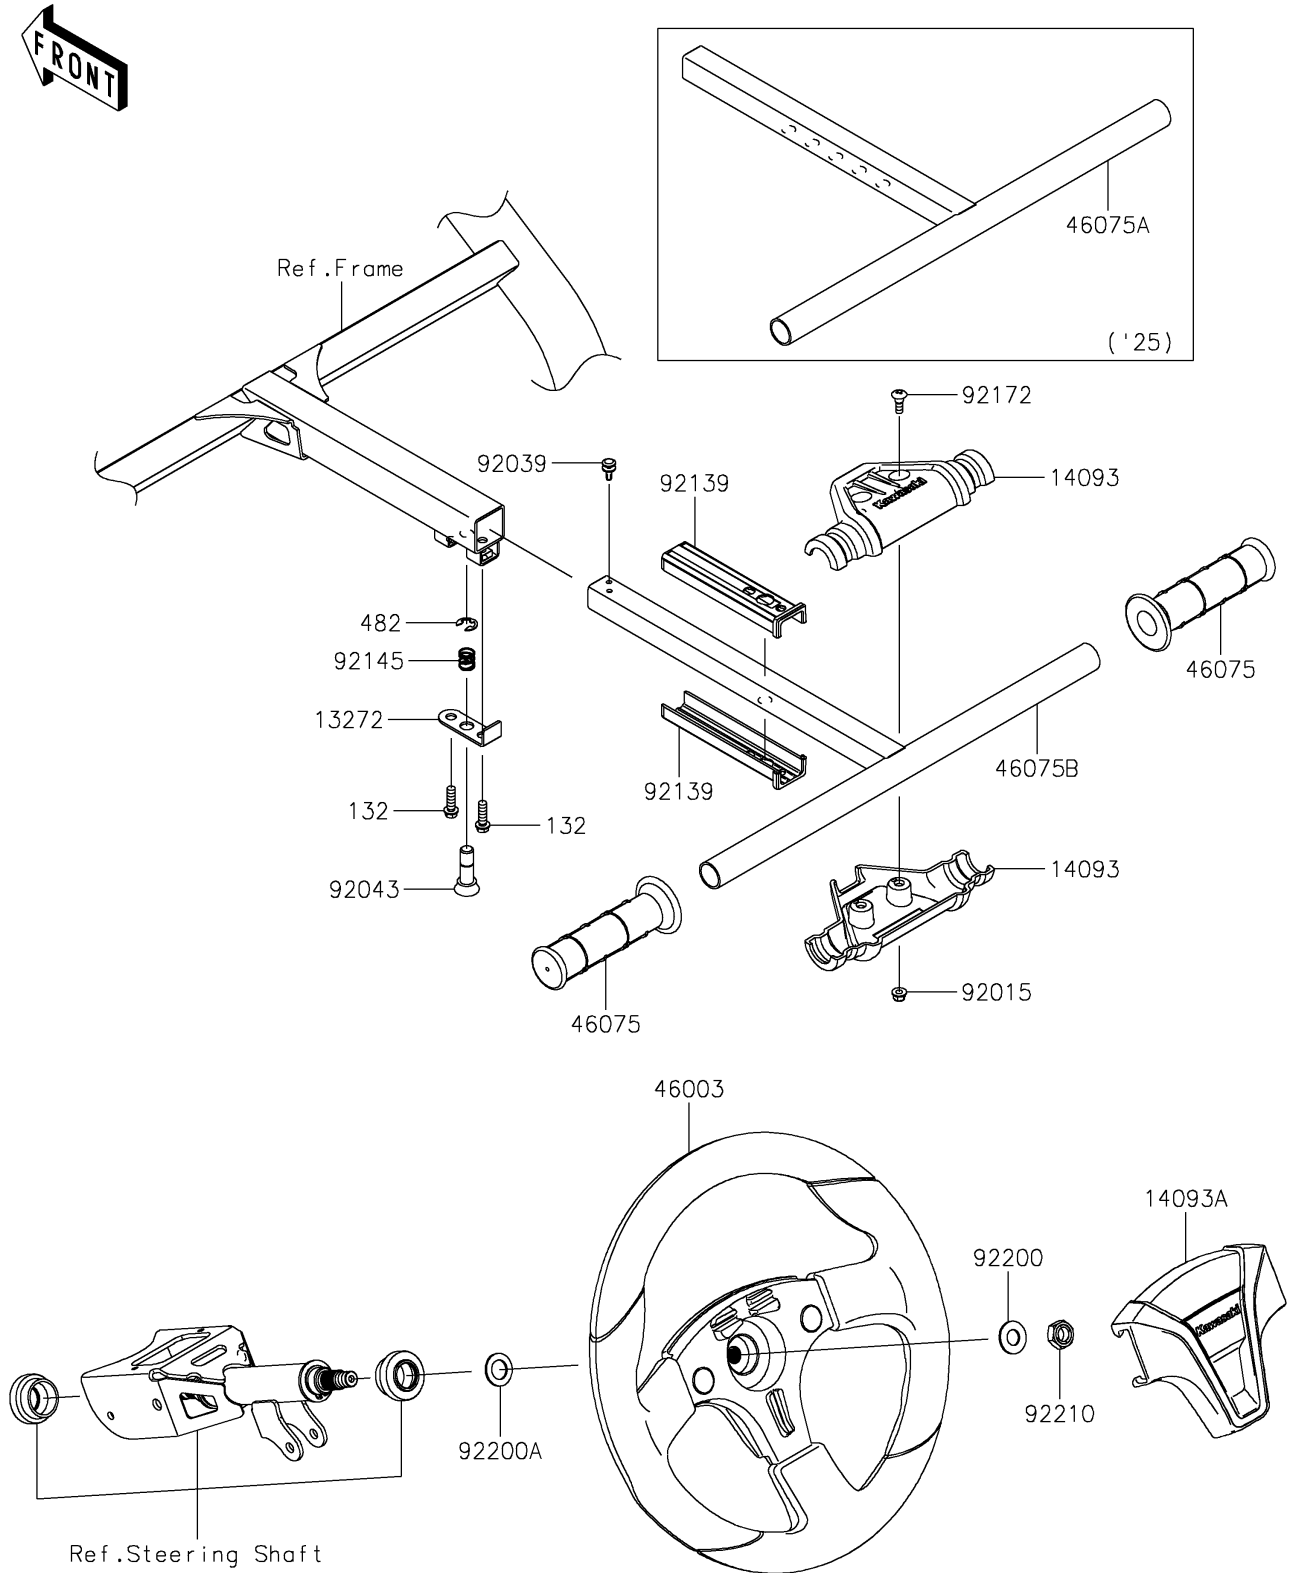

2026 Teryx KRX4 1000

PARTS DIAGRAM

Steering Wheel

F2311

2026 Teryx KRX4 1000

PARTS LIST

Steering Wheel

ITEM NAME	PART NUMBER	QUANTITY
PLATE (Ref # 13272)	13272-3869	1
COVER,PASSENGER GRIP (Ref # 14093)	14093-0802	2
COVER,HANDLE (Ref # 14093A)	14093-0803	1
HANDLE (Ref # 46003)	46003-0809	1
GRIP (Ref # 46075)	46075-0065	2
GRIP,PIPE (Ref # 46075A)	46075-0658	1
GRIP,HANDLE,INNER (Ref # 46075B)	46075-0708	1
NUT,LOCK,FLANGED,5MM (Ref # 92015)	92015-1752	2
RIVET (Ref # 92039)	92039-0046	2
PIN (Ref # 92043)	92043-7503	1
BUSHING (Ref # 92139)	92139-1143	2
SPRING (Ref # 92145)	92145-7507	1
SCREW,5MM (Ref # 92172)	92172-0261	2
WASHER,12.1X25X1.6 (Ref # 92200)	92200-0455	1
WASHER,15X25X1.6 (Ref # 92200A)	92200-0460	1
NUT,LOCK,12MM (Ref # 92210)	92210-1249	1
BOLT-FLANGED-SMALL,6X20 (Ref # 132)	132BB0620	2
CIRCLIP-TYPE-E,8MM (Ref # 482)	482EA8000	1