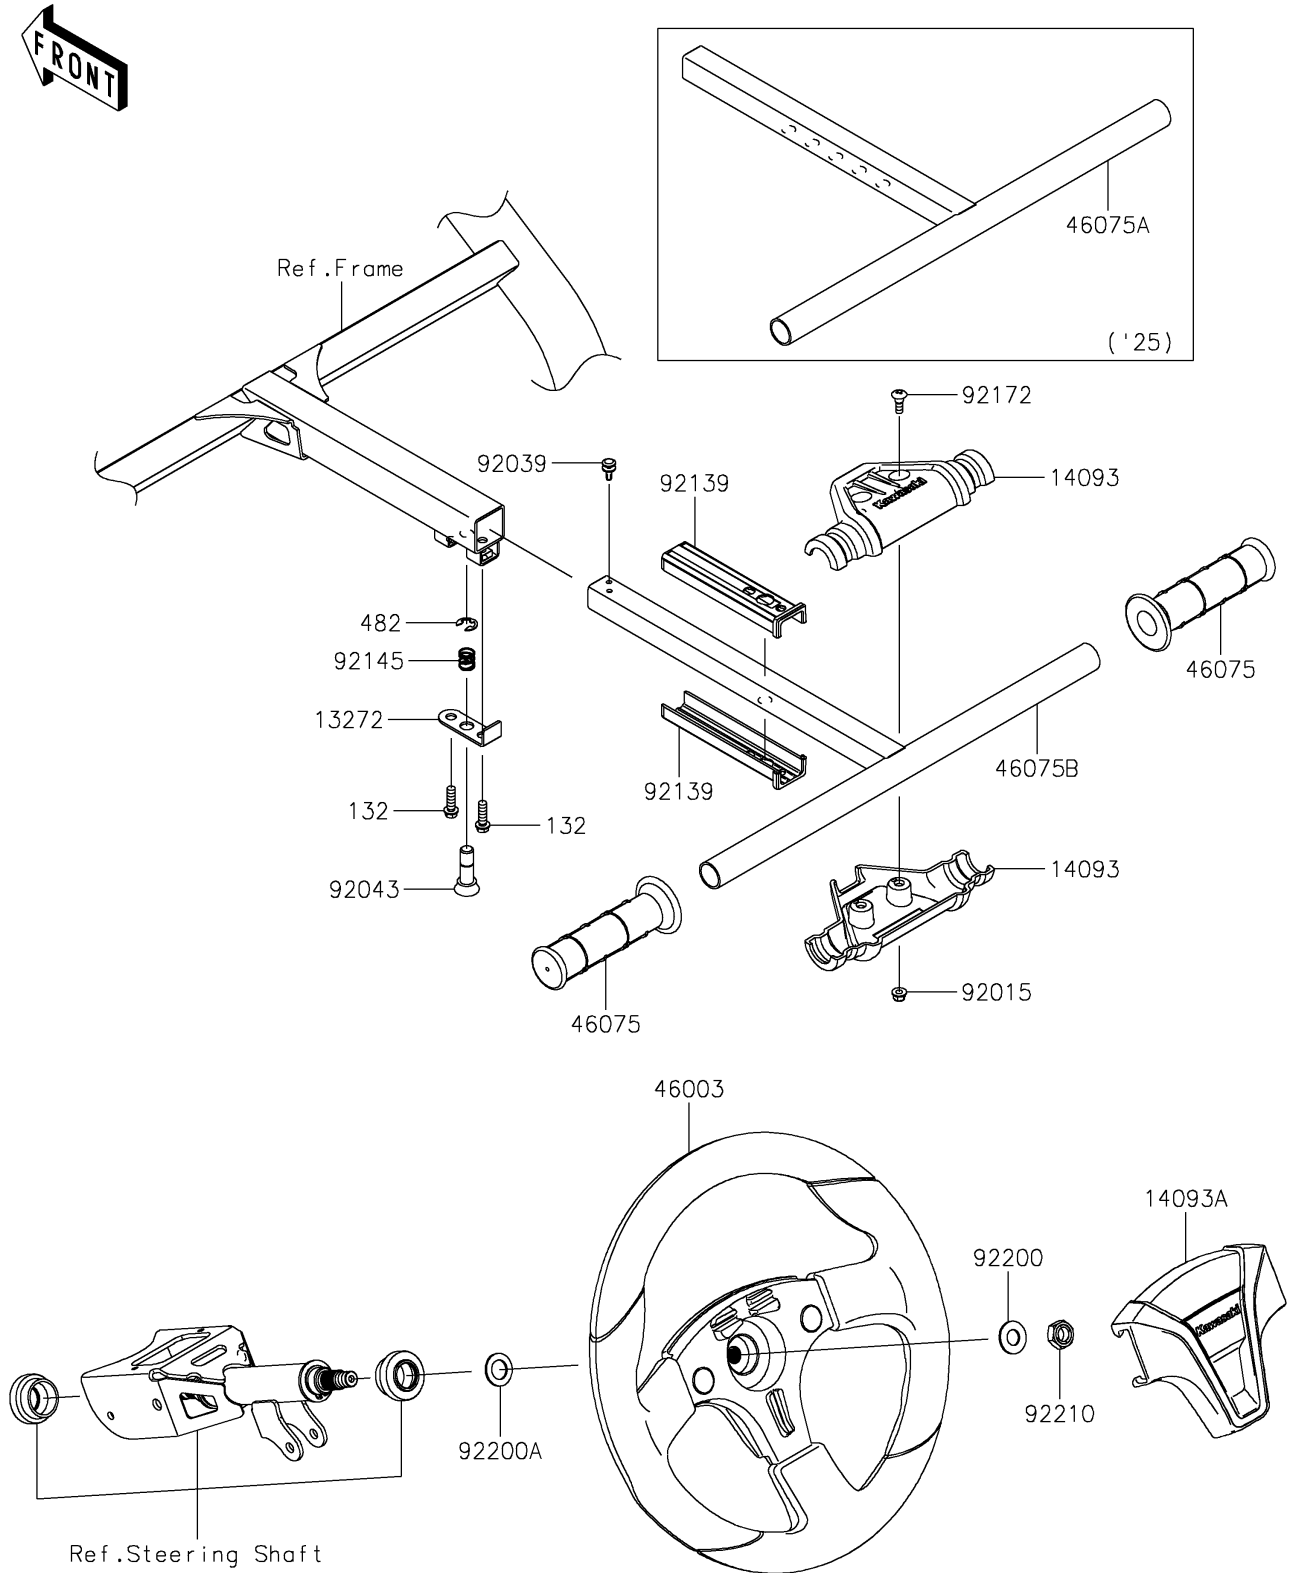

2025 Teryx KRX4 1000

PARTS DIAGRAM

Steering Wheel

F2311

2025 Teryx KRX4 1000

PARTS LIST

Steering Wheel

ITEM NAME	PART NUMBER	QUANTITY
PLATE (Ref # 13272)	13272-3869	1
COVER,PASSENGER GRIP (Ref # 14093)	14093-0802	2
COVER,HANDLE (Ref # 14093A)	14093-0803	1
HANDLE (Ref # 46003)	46003-0809	1
GRIP (Ref # 46075)	46075-0065	2
GRIP,PIPE (Ref # 46075A)	46075-0658	1
NUT,LOCK,FLANGED,5MM (Ref # 92015)	92015-1752	2
PIN (Ref # 92043)	92043-7503	1
BUSHING (Ref # 92139)	92139-1143	2
SPRING (Ref # 92145)	92145-7507	1
SCREW,5MM (Ref # 92172)	92172-0261	2
WASHER,12.1X25X1.6 (Ref # 92200)	92200-0455	1
WASHER,15X25X1.6 (Ref # 92200A)	92200-0460	1
NUT,LOCK,12MM (Ref # 92210)	92210-1249	1
BOLT-FLANGED-SMALL,6X20 (Ref # 132)	132BB0620	2
CIRCLIP-TYPE-E,8MM (Ref # 482)	482EA8000	1