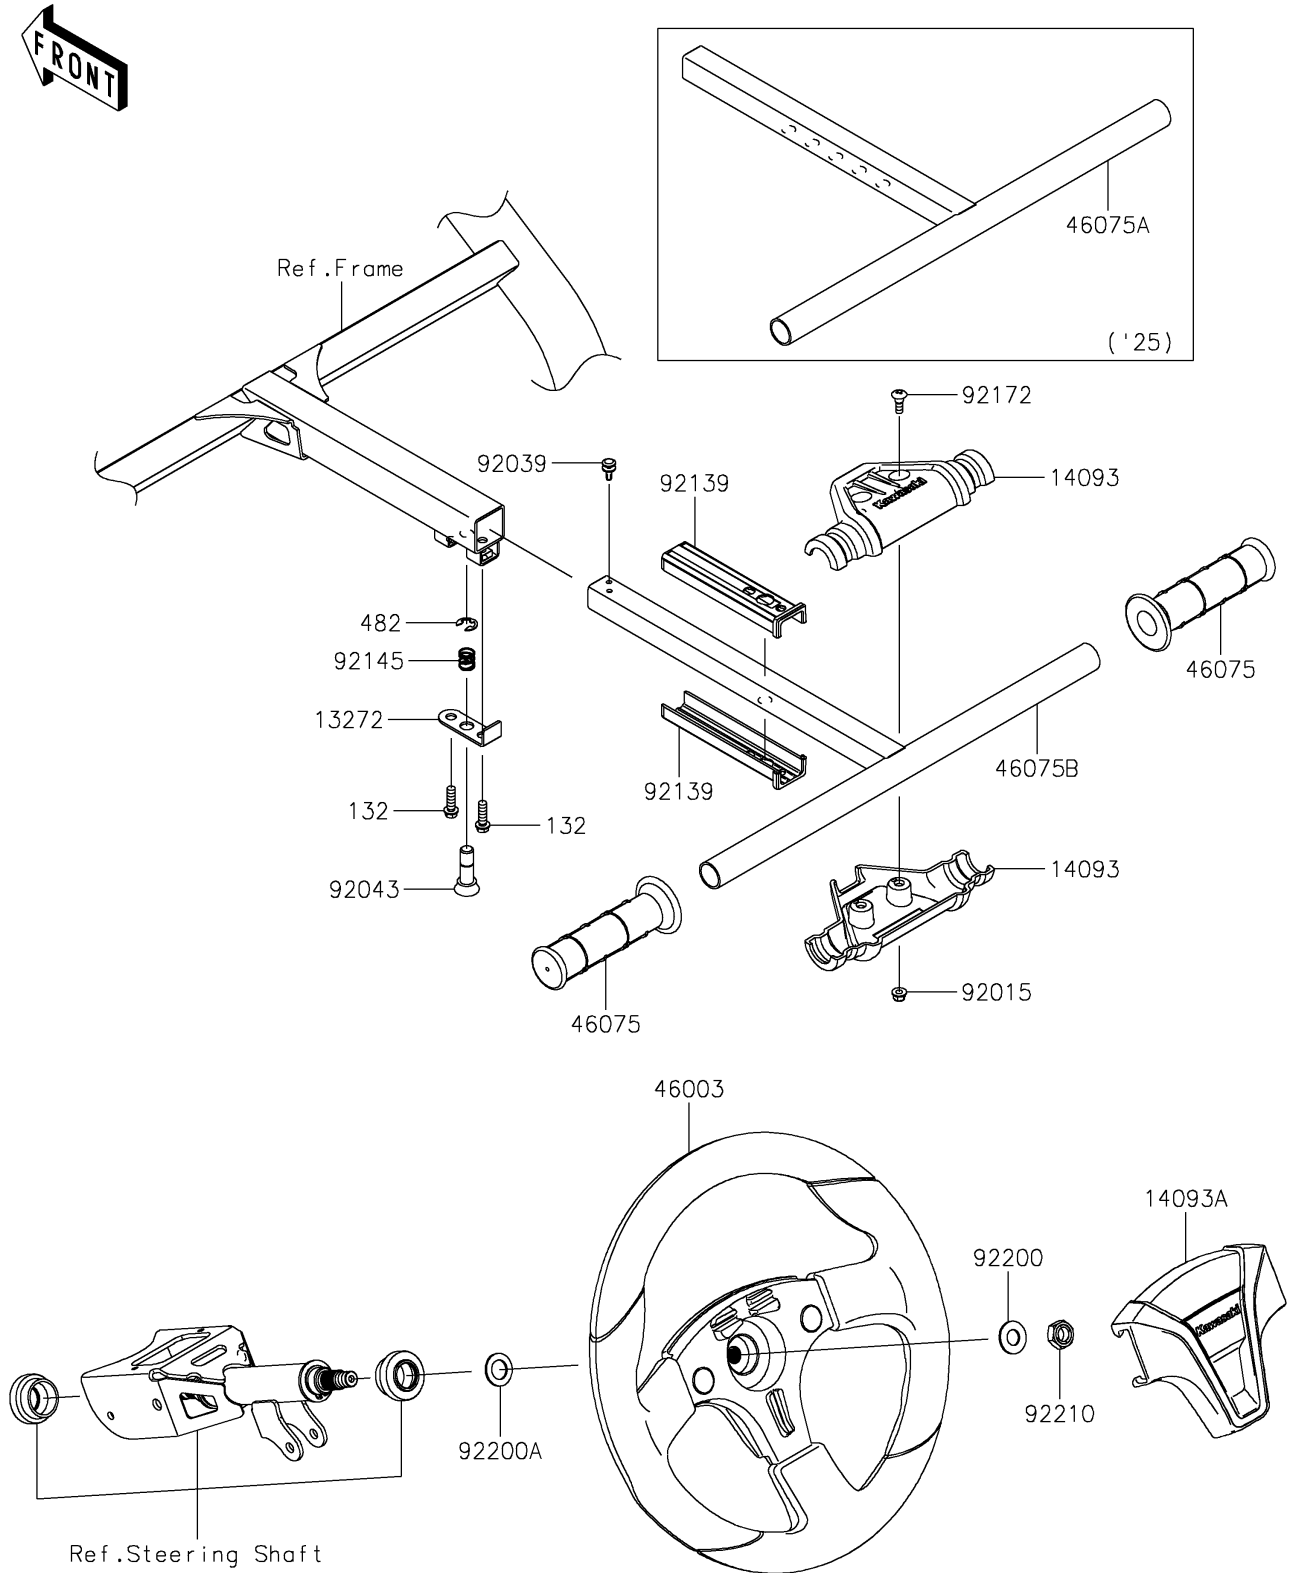

2025 TERYX® KRX4™ 1000

PARTS DIAGRAM

Steering Wheel

F2311

2025 TERYX® KRX4™ 1000

PARTS LIST

Steering Wheel

ITEM NAME	PART NUMBER	QUANTITY
PLATE (Ref # 13272)	13272-3869	1
COVER,PASSENGER GRIP (Ref # 14093)	14093-0802	2
COVER,HANDLE (Ref # 14093A)	14093-0803	1
HANDLE (Ref # 46003)	46003-0809	1
GRIP (Ref # 46075)	46075-0065	2
GRIP,PIPE (Ref # 46075A)	46075-0658	1
NUT,LOCK,FLANGED,5MM (Ref # 92015)	92015-1752	2
PIN (Ref # 92043)	92043-7503	1
BUSHING (Ref # 92139)	92139-1143	2
SPRING (Ref # 92145)	92145-7507	1
SCREW,5MM (Ref # 92172)	92172-0261	2
WASHER,12.1X25X1.6 (Ref # 92200)	92200-0455	1
WASHER,15X25X1.6 (Ref # 92200A)	92200-0460	1
NUT,LOCK,12MM (Ref # 92210)	92210-1249	1
BOLT-FLANGED-SMALL,6X20 (Ref # 132)	132BB0620	2
CIRCLIP-TYPE-E,8MM (Ref # 482)	482EA8000	1