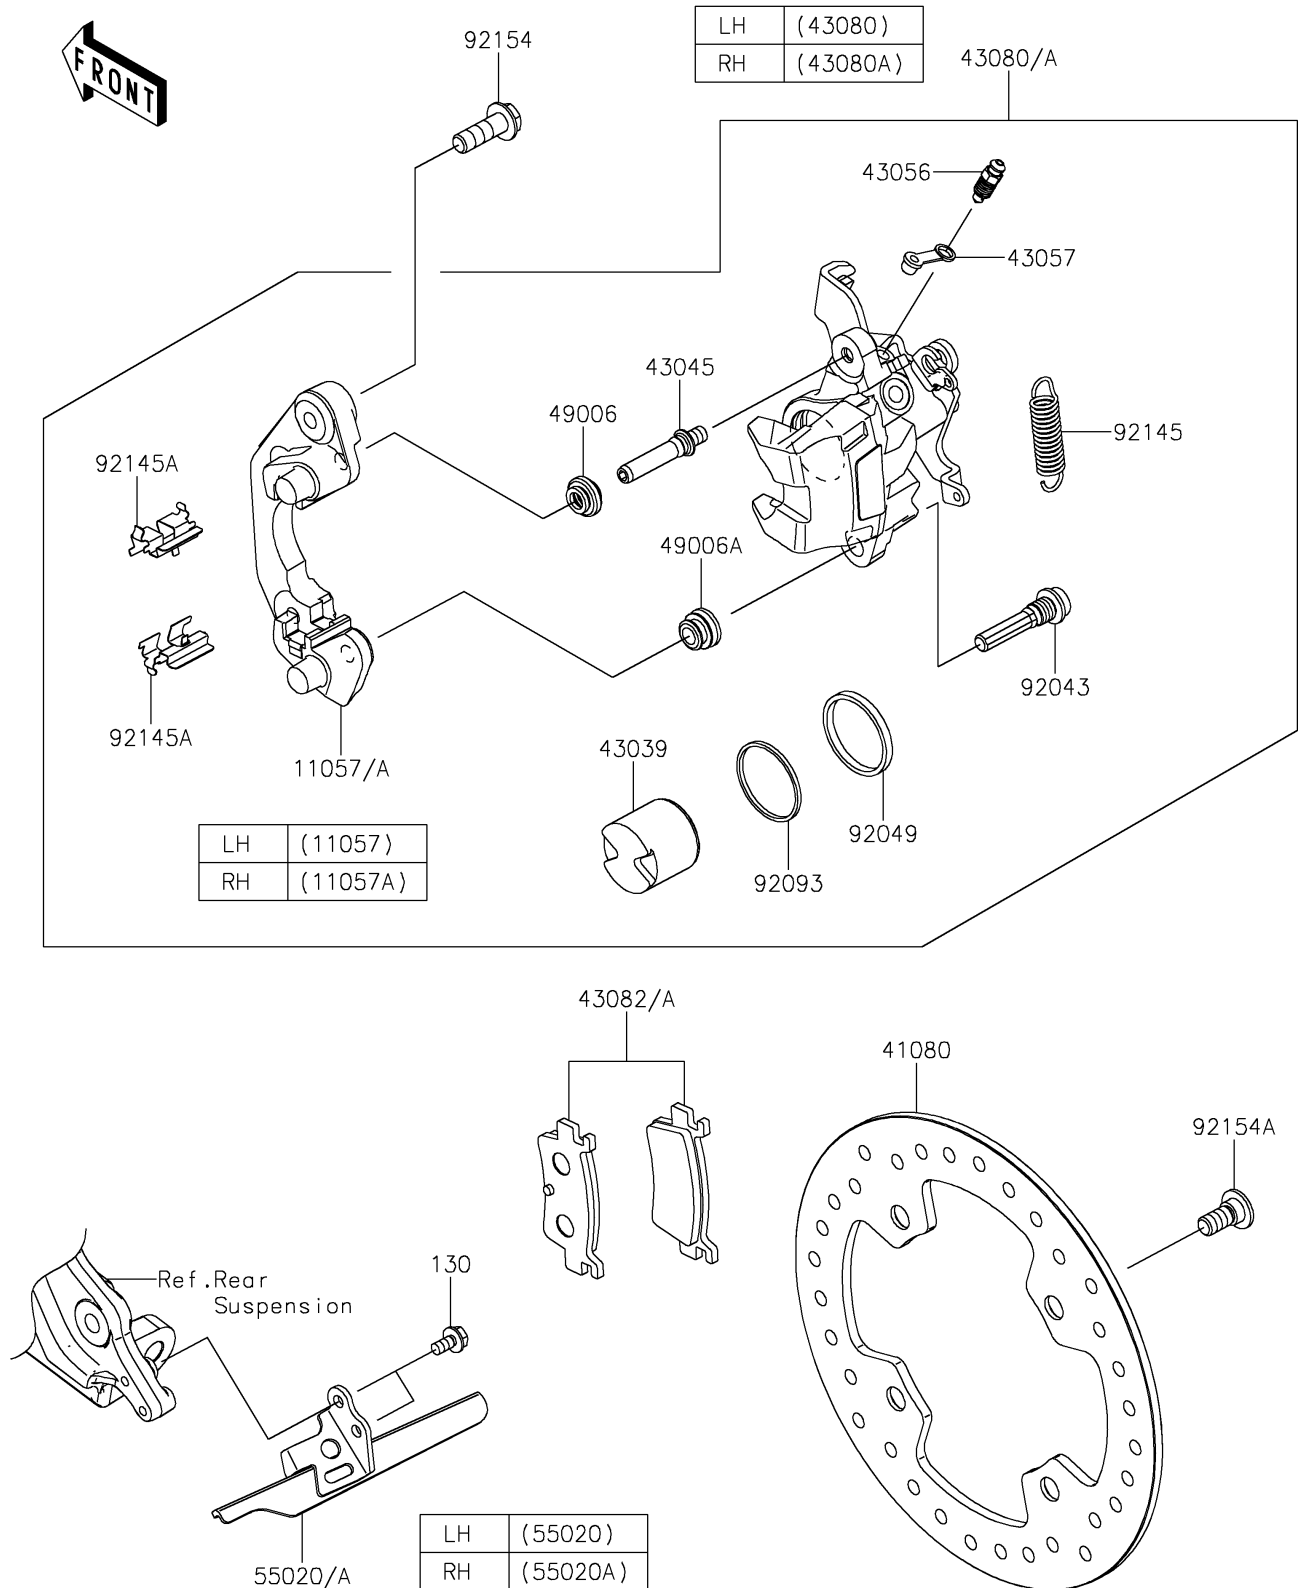

2026 TERYX® KRX4™ 1000

PARTS DIAGRAM

Rear Brake

F2294

2026 TERYX[®] KRX4[™] 1000

PARTS LIST

Rear Brake

ITEM NAME

PART NUMBER

QUANTITY
