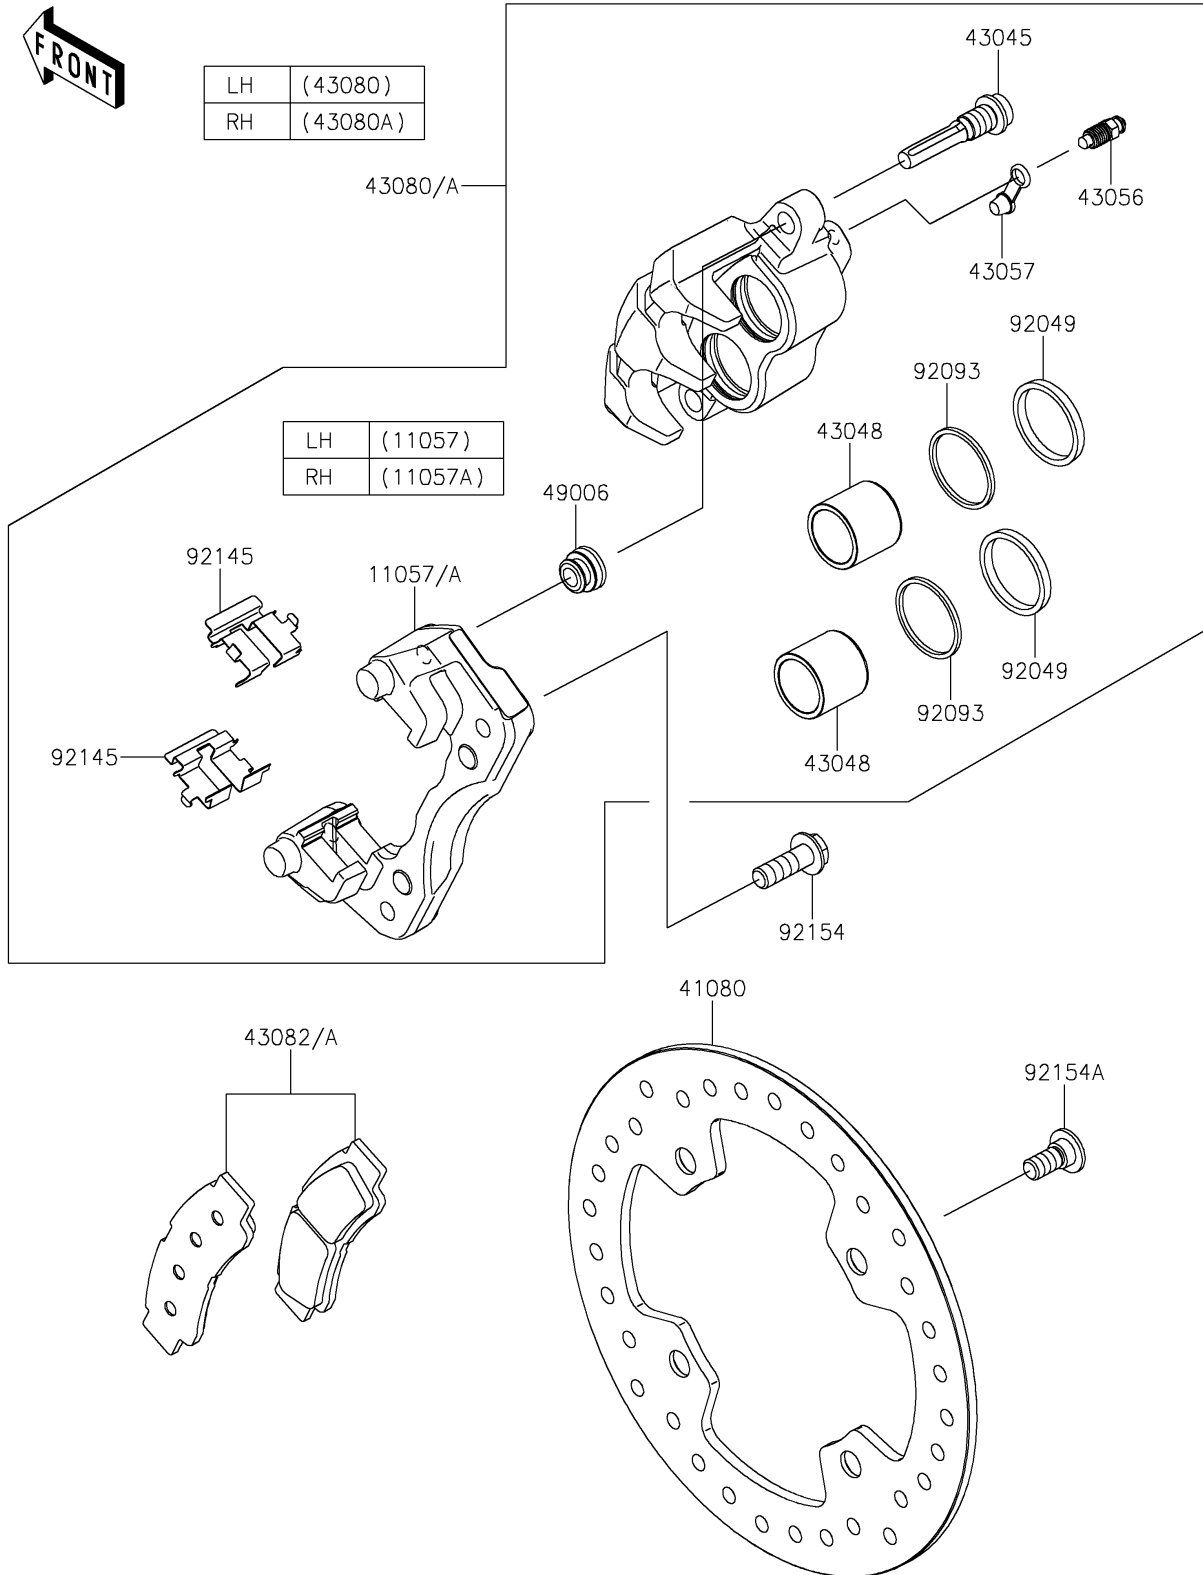

2026 Teryx KRX4 1000

PARTS DIAGRAM

Front Brake

F2292