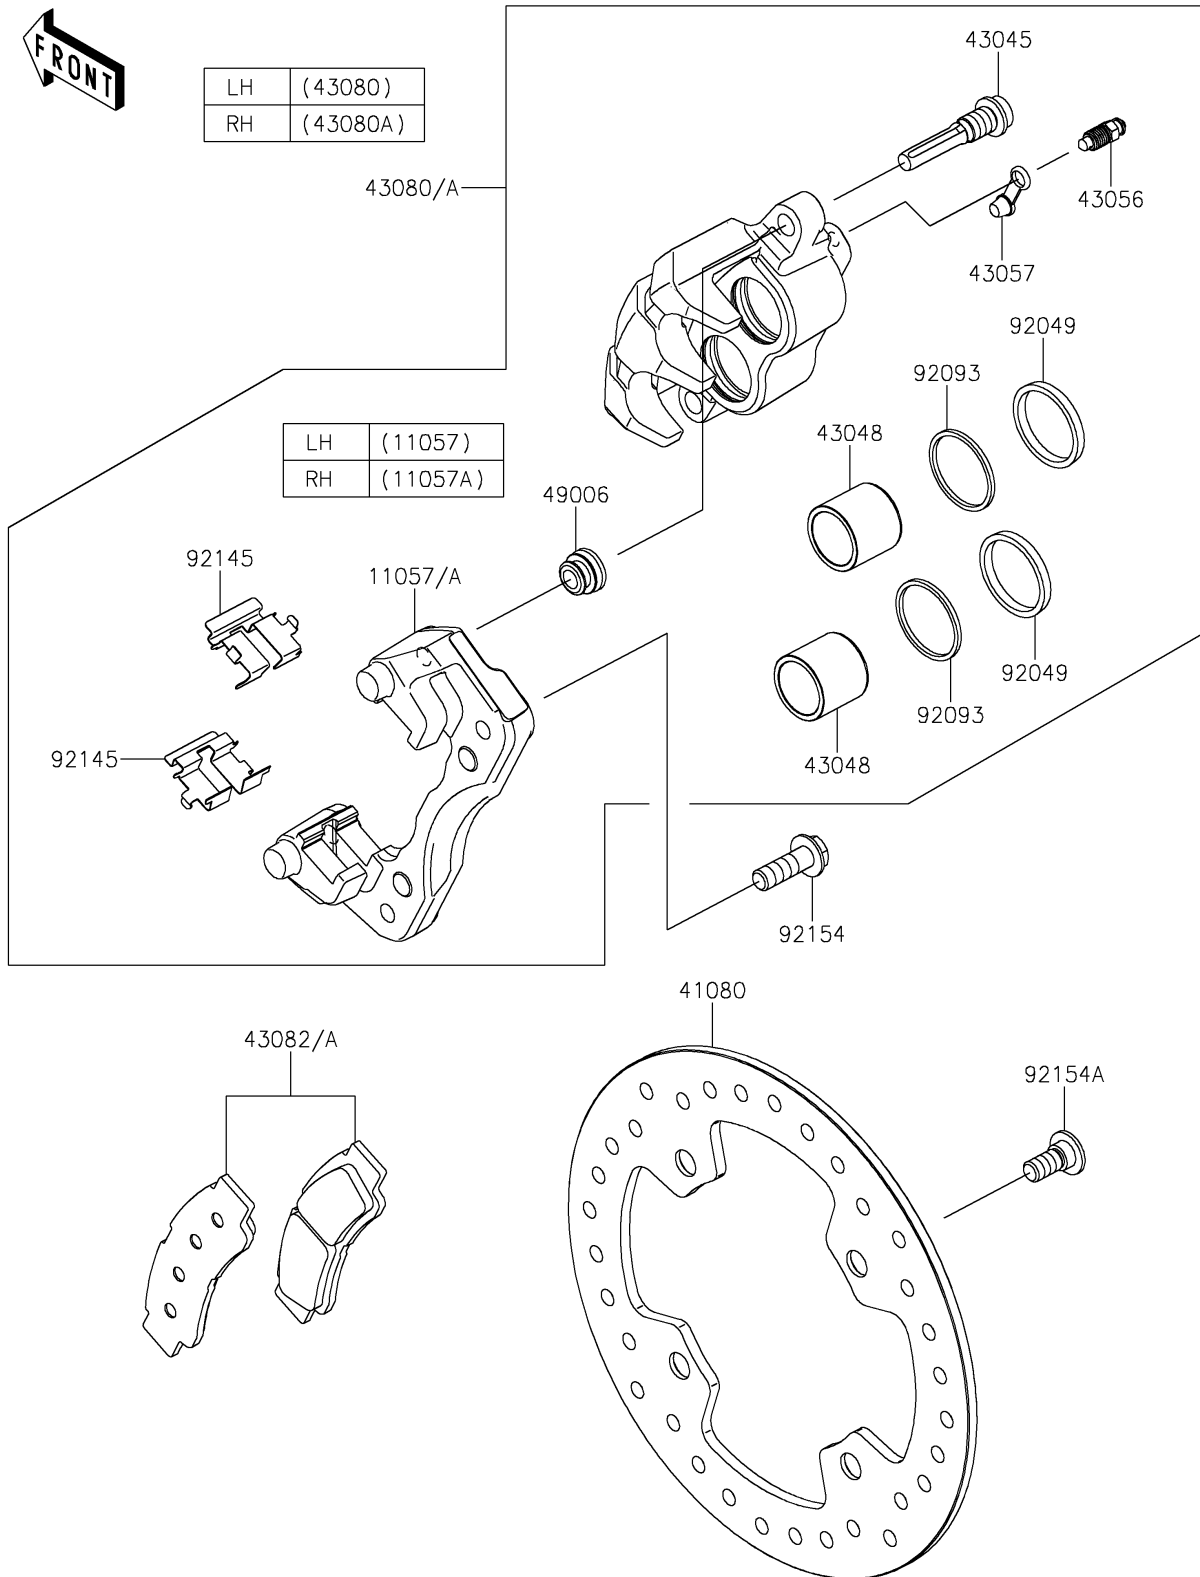

2026 TERYX® KRX4™ 1000

PARTS DIAGRAM

Front Brake

F2292