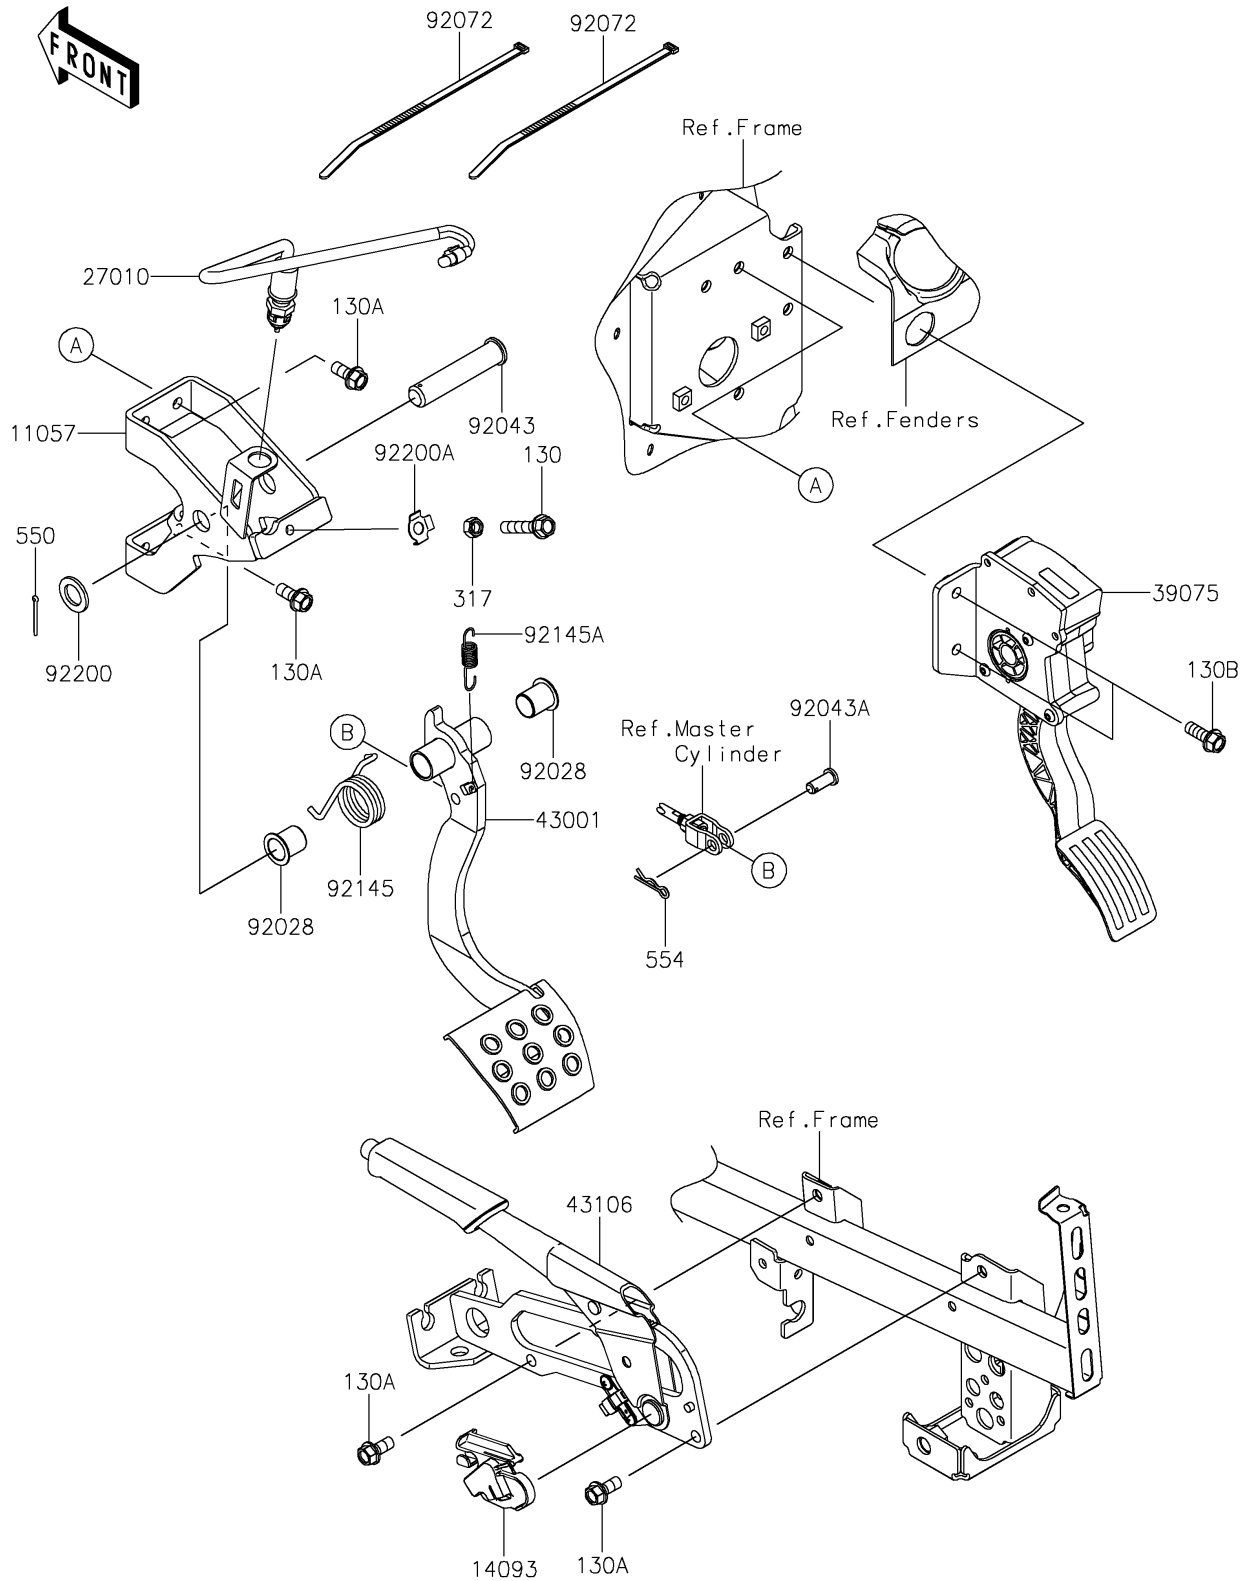

2025 TERYX® KRX4™ 1000

PARTS DIAGRAM

Brake Pedal/Throttle Lever

F2260

2025 TERYX® KRX4™ 1000

PARTS LIST

Brake Pedal/Throttle Lever

ITEM NAME	PART NUMBER	QUANTITY
-----------	-------------	----------
