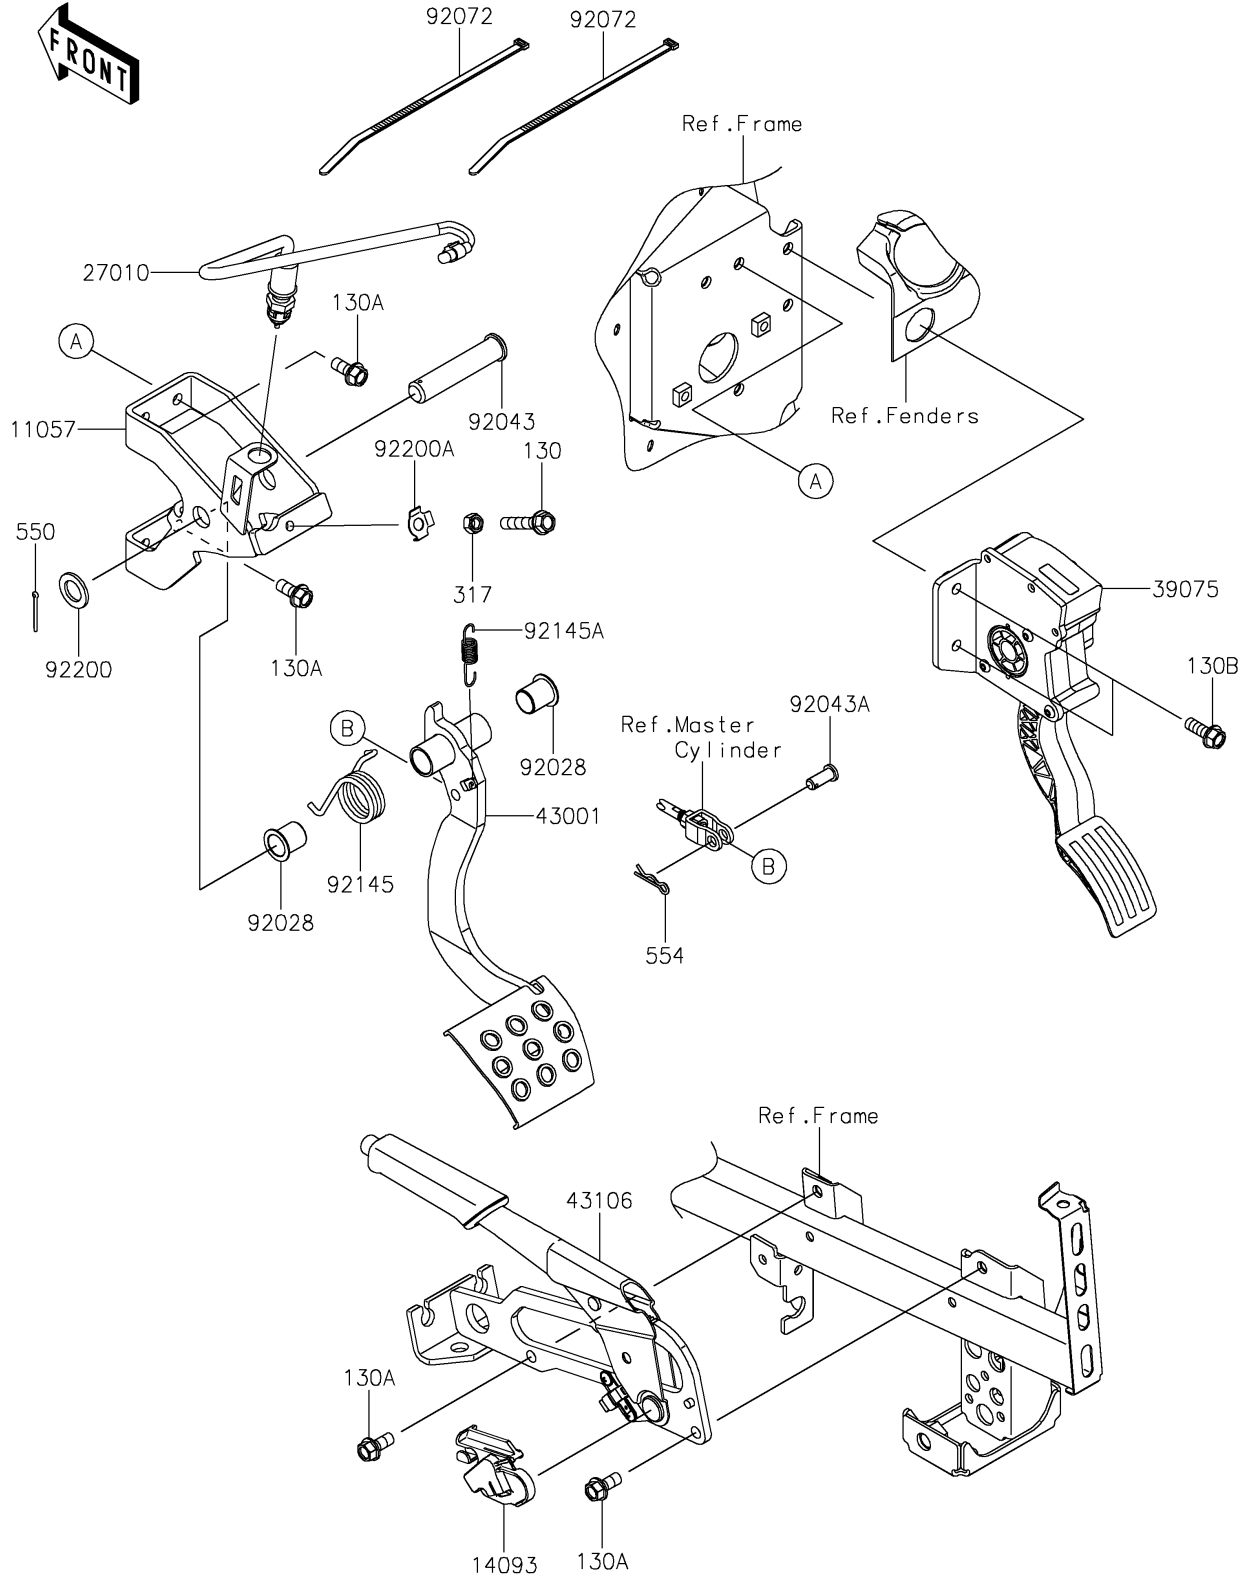

## PARTS DIAGRAM

### Brake Pedal/Throttle Lever

F2260

## PARTS LIST

### Brake Pedal/Throttle Lever

ITEM NAME	PART NUMBER	QUANTITY
BRACKET,BRAKE PEDAL (Ref # 11057)	11057-2099	1
COVER,SWITCH (Ref # 14093)	14093-1021	1
SWITCH,BRAKE (Ref # 27010)	27010-0724	1
LEVER-THROTTLE (Ref # 39075)	39075-0033	1
LEVER-BRAKE (Ref # 43001)	43001-0767	1
LEVER-ASSY-PARKING BRAKE (Ref # 43106)	43106-0013	1
BUSHING (Ref # 92028)	92028-1571	2
PIN,16X78 (Ref # 92043)	92043-0917	1
PIN (Ref # 92043A)	92043-1039	1
BAND,L=292.1 (Ref # 92072)	92072-3509	2
SPRING (Ref # 92145)	92145-1849	1
SPRING (Ref # 92145A)	92145-1884	1
WASHER,16X26X2.3 (Ref # 92200)	92200-0043	1
WASHER,8.5X17X0.8 (Ref # 92200A)	92200-0993	1
BOLT-FLANGED,8X40 (Ref # 130)	130BA0840	1
BOLT-FLANGED,8X18 (Ref # 130A)	130CA0818	5
BOLT-FLANGED,8X22 (Ref # 130B)	130CB0822	2
NUT-HEX-SMALL,8MM (Ref # 317)	317BA0800	1
PIN-COTTER,2.5X25 (Ref # 550)	550AA2525	1
PIN-SNAP,10MM (Ref # 554)	554DA1000	1