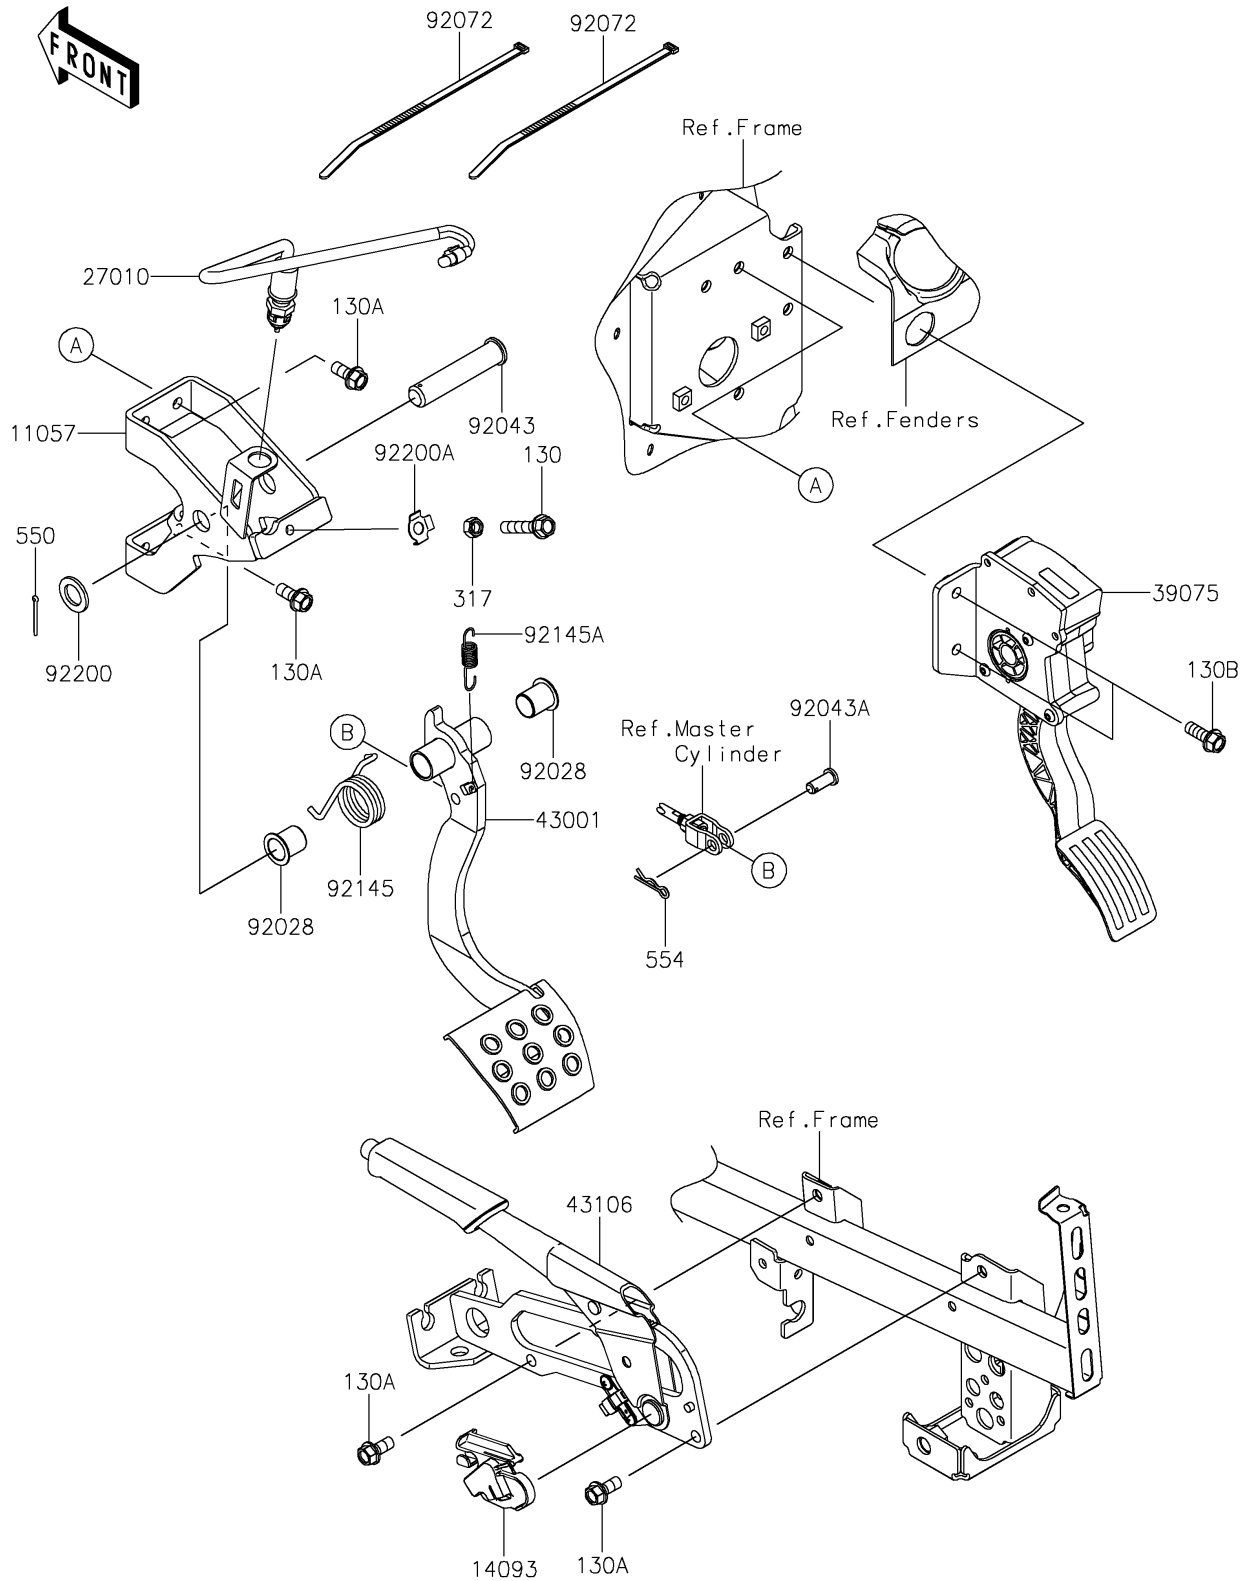

2026 TERYX® KRX4™ 1000

PARTS DIAGRAM

Brake Pedal/Throttle Lever

F2260

2026 TERYX® KRX4™ 1000

PARTS LIST

Brake Pedal/Throttle Lever

ITEM NAME	PART NUMBER	QUANTITY
BRACKET,BRAKE PEDAL (Ref # 11057)	11057-2099	1
COVER,SWITCH (Ref # 14093)	14093-1021	1
SWITCH,BRAKE (Ref # 27010)	27010-0724	1
LEVER-THROTTLE (Ref # 39075)	39075-0033	1
LEVER-BRAKE (Ref # 43001)	43001-0767	1
LEVER-ASSY-PARKING BRAKE (Ref # 43106)	43106-0013	1
BUSHING (Ref # 92028)	92028-1571	2
PIN,16X78 (Ref # 92043)	92043-0917	1
PIN (Ref # 92043A)	92043-1039	1
BAND,L=292.1 (Ref # 92072)	92072-3509	2
SPRING (Ref # 92145)	92145-1849	1
SPRING (Ref # 92145A)	92145-1884	1
WASHER,16X26X2.3 (Ref # 92200)	92200-0043	1
WASHER,8.5X17X0.8 (Ref # 92200A)	92200-0993	1
BOLT-FLANGED,8X40 (Ref # 130)	130BA0840	1
BOLT-FLANGED,8X18 (Ref # 130A)	130CA0818	5
BOLT-FLANGED,8X22 (Ref # 130B)	130CB0822	2
NUT-HEX-SMALL,8MM (Ref # 317)	317BA0800	1
PIN-COTTER,2.5X25 (Ref # 550)	550AA2525	1
PIN-SNAP,10MM (Ref # 554)	554DA1000	1