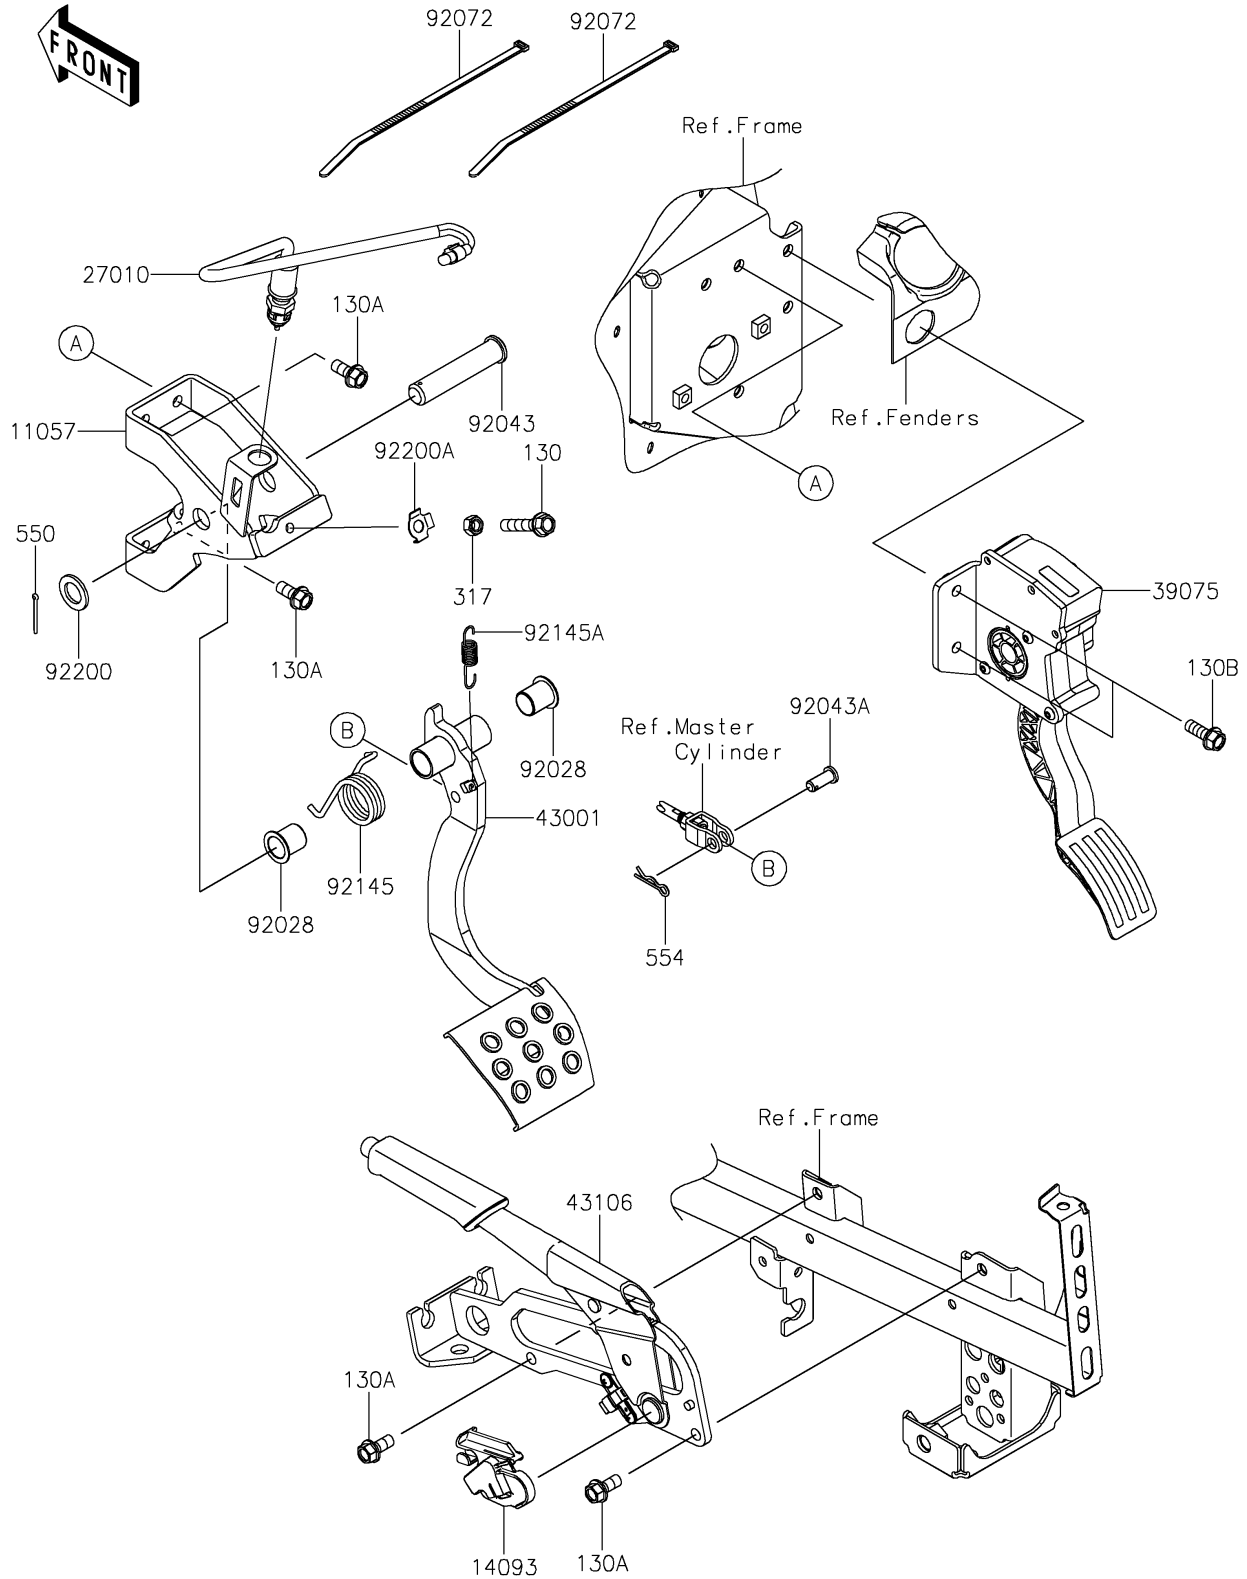

2025 Teryx KRX4 1000

PARTS DIAGRAM

Brake Pedal/Throttle Lever

F2260

2025 Teryx KRX4 1000

PARTS LIST

Brake Pedal/Throttle Lever

ITEM NAME	PART NUMBER	QUANTITY
BRACKET,BRAKE PEDAL (Ref # 11057)	11057-2099	1
COVER,SWITCH (Ref # 14093)	14093-1021	1
SWITCH,BRAKE (Ref # 27010)	27010-0724	1
LEVER-THROTTLE (Ref # 39075)	39075-0033	1
LEVER-BRAKE (Ref # 43001)	43001-0767	1
LEVER-ASSY-PARKING BRAKE (Ref # 43106)	43106-0013	1
BUSHING (Ref # 92028)	92028-1571	2
PIN,16X78 (Ref # 92043)	92043-0917	1
PIN (Ref # 92043A)	92043-1039	1
BAND,L=292.1 (Ref # 92072)	92072-3509	2
SPRING (Ref # 92145)	92145-1849	1
SPRING (Ref # 92145A)	92145-1884	1
WASHER,16X26X2.3 (Ref # 92200)	92200-0043	1
WASHER,8.5X17X0.8 (Ref # 92200A)	92200-0993	1
BOLT-FLANGED,8X40 (Ref # 130)	130BA0840	1
BOLT-FLANGED,8X18 (Ref # 130A)	130CA0818	5
BOLT-FLANGED,8X22 (Ref # 130B)	130CB0822	2
NUT-HEX-SMALL,8MM (Ref # 317)	317BA0800	1
PIN-COTTER,2.5X25 (Ref # 550)	550AA2525	1
PIN-SNAP,10MM (Ref # 554)	554DA1000	1