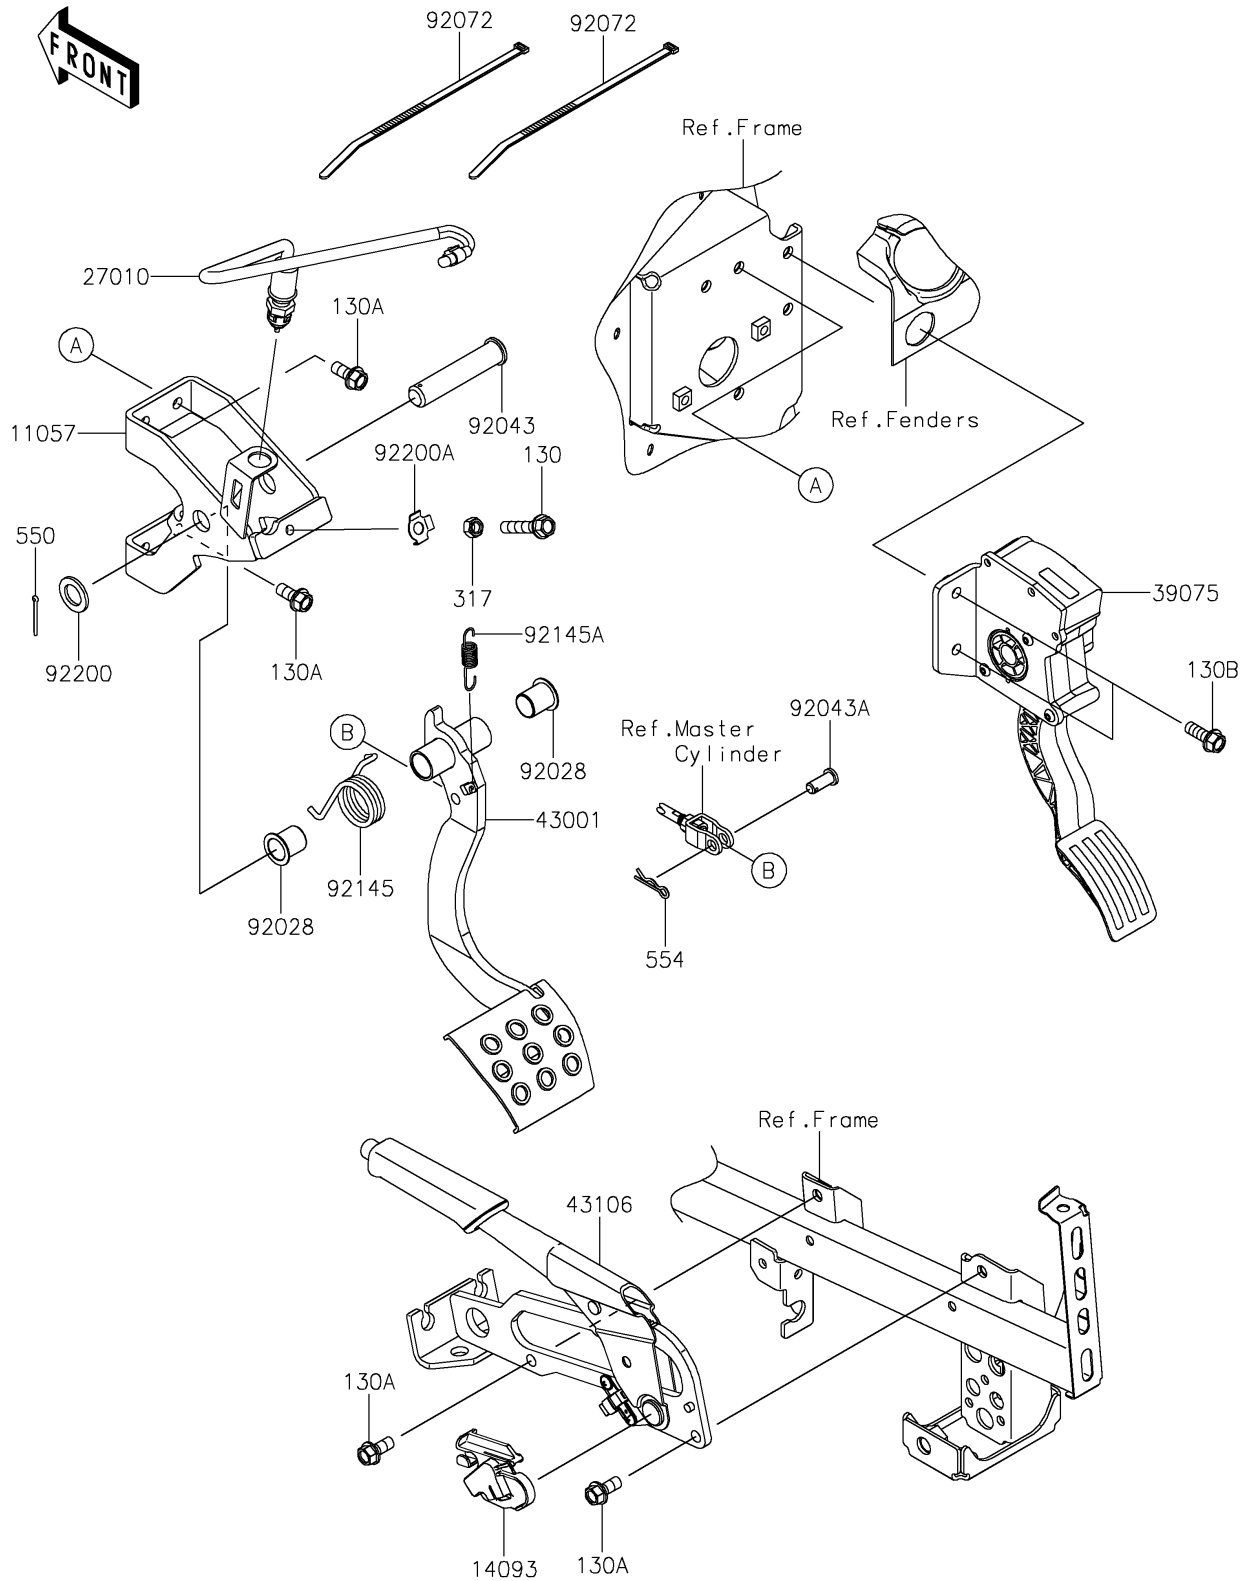

## PARTS DIAGRAM

### Brake Pedal/Throttle Lever

F2260

## PARTS LIST

### Brake Pedal/Throttle Lever

ITEM NAME	PART NUMBER	QUANTITY
BRACKET,BRAKE PEDAL (Ref # 11057)	11057-2099	1
COVER,SWITCH (Ref # 14093)	14093-1021	1
SWITCH,BRAKE (Ref # 27010)	27010-0724	1
LEVER-THROTTLE (Ref # 39075)	39075-0033	1
LEVER-BRAKE (Ref # 43001)	43001-0767	1
LEVER-ASSY-PARKING BRAKE (Ref # 43106)	43106-0013	1
BUSHING (Ref # 92028)	92028-1571	2
PIN,16X78 (Ref # 92043)	92043-0917	1
PIN (Ref # 92043A)	92043-1039	1
BAND,L=292.1 (Ref # 92072)	92072-3509	2
SPRING (Ref # 92145)	92145-1849	1
SPRING (Ref # 92145A)	92145-1884	1
WASHER,16X26X2.3 (Ref # 92200)	92200-0043	1
WASHER,8.5X17X0.8 (Ref # 92200A)	92200-0993	1
BOLT-FLANGED,8X40 (Ref # 130)	130BA0840	1
BOLT-FLANGED,8X18 (Ref # 130A)	130CA0818	5
BOLT-FLANGED,8X22 (Ref # 130B)	130CB0822	2
NUT-HEX-SMALL,8MM (Ref # 317)	317BA0800	1
PIN-COTTER,2.5X25 (Ref # 550)	550AA2525	1
PIN-SNAP,10MM (Ref # 554)	554DA1000	1