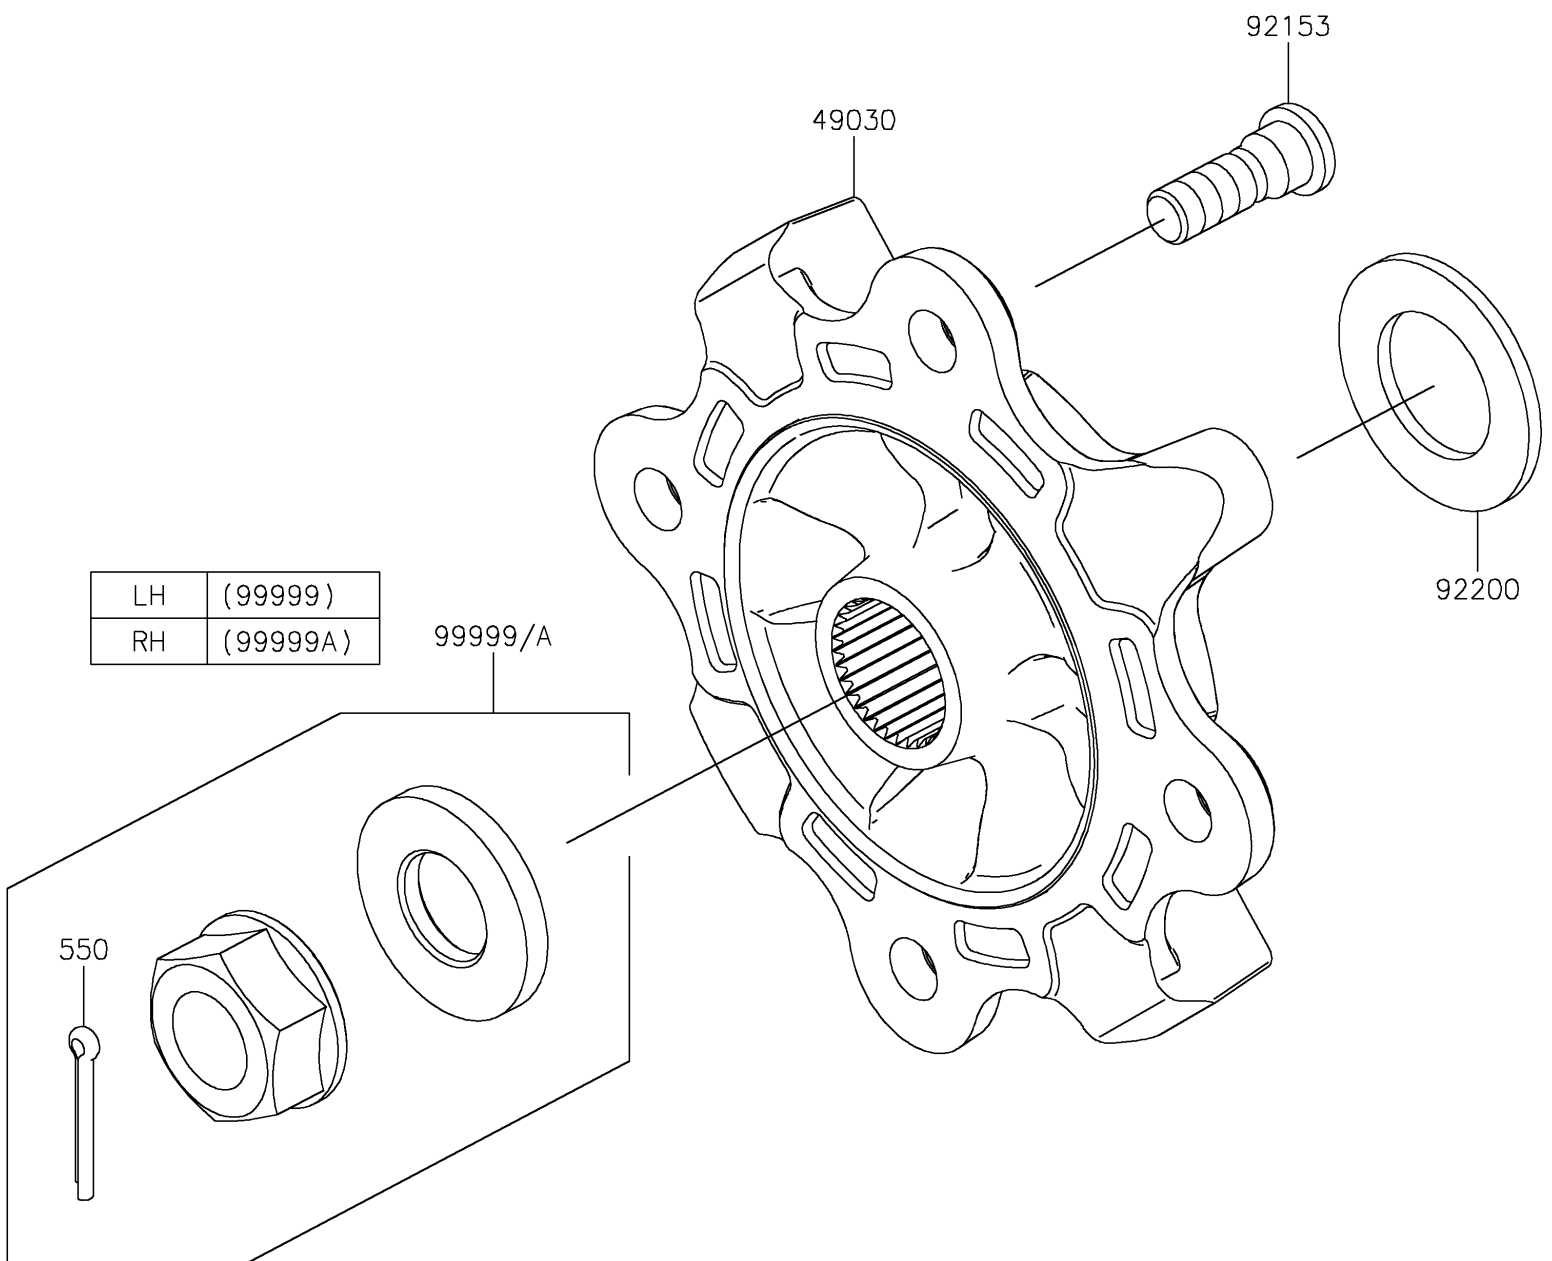

2026 Teryx KRX4 1000

PARTS DIAGRAM

Rear Hubs/Brakes

F2240