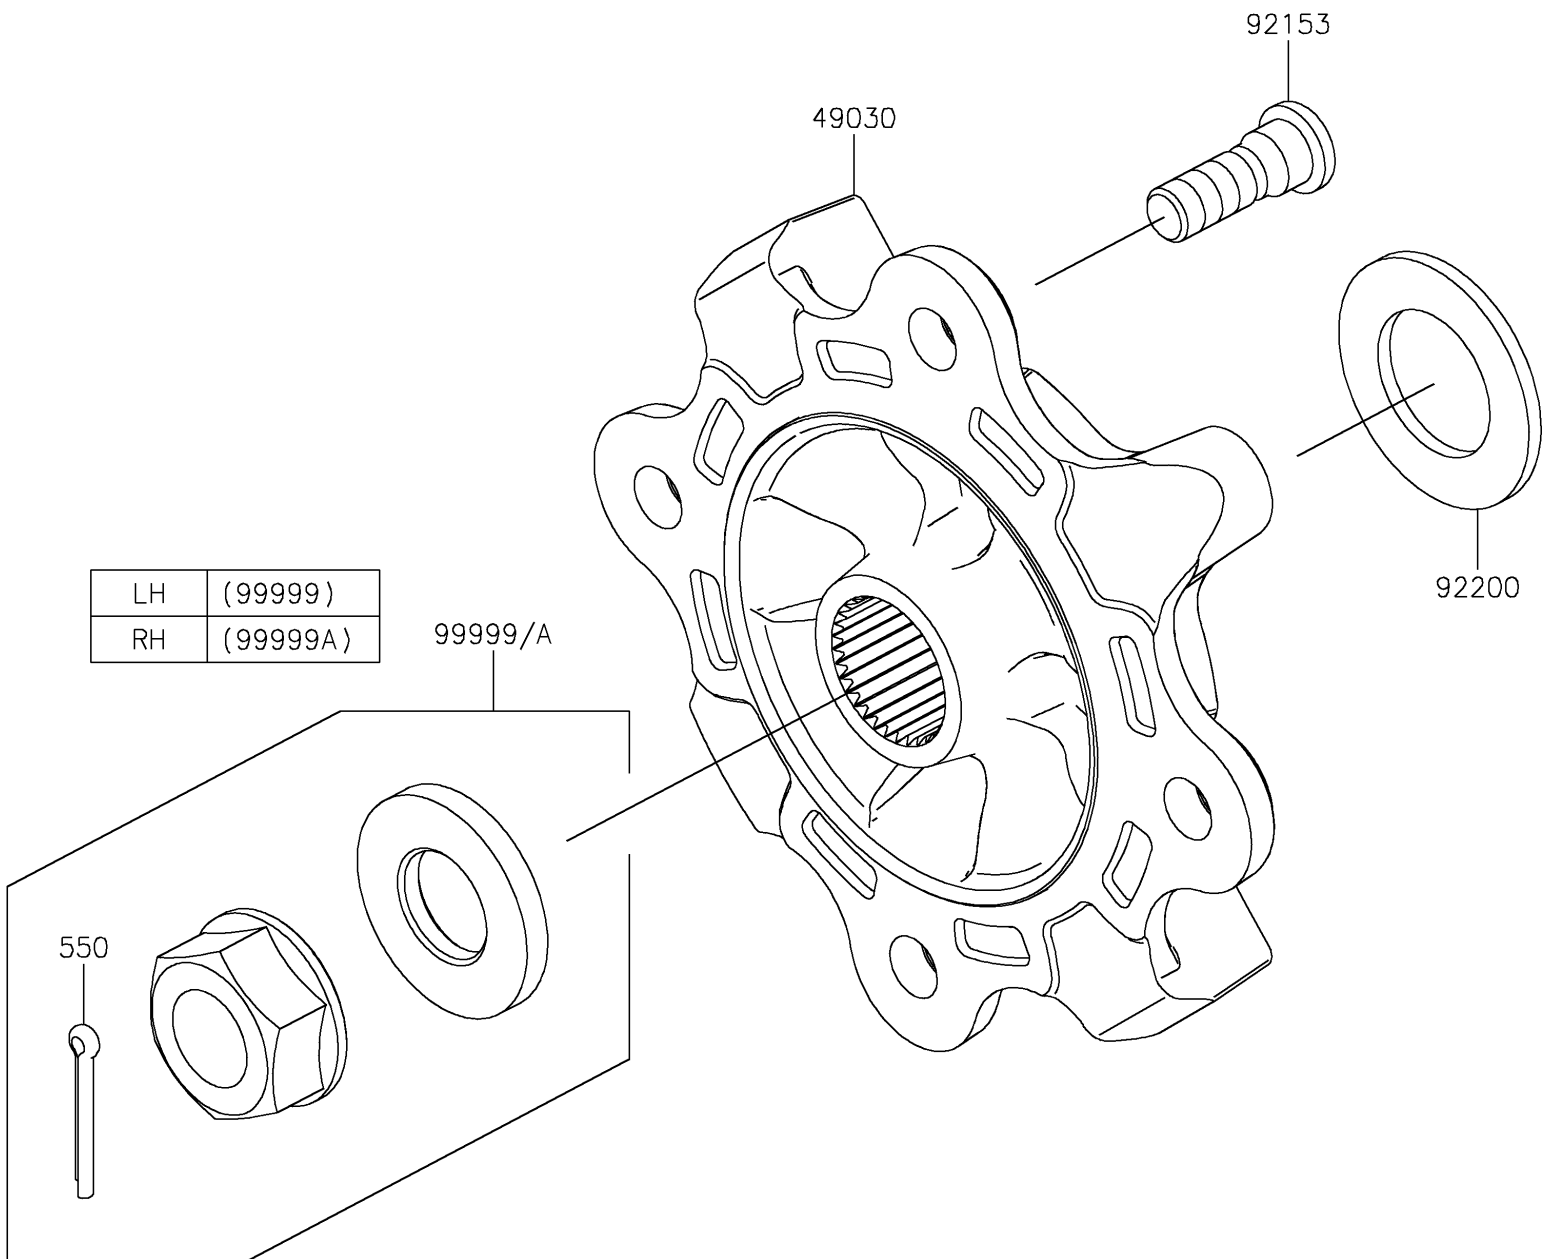

2026 TERYX® KRX4™ 1000

PARTS DIAGRAM

Rear Hubs/Brakes

F2240

2026 TERYX® KRX4™ 1000

PARTS LIST

Rear Hubs/Brakes

ITEM NAME	PART NUMBER	QUANTITY
HUB (Ref # 49030)	49030-0566	2
BOLT,12MM (Ref # 92153)	92153-1915	8
WASHER,33X56X3.5 (Ref # 92200)	92200-2332	2
KIT,LH AXLE NUT (Ref # 99999)	99999-0726	1
KIT,RH AXLE NUT (Ref # 99999A)	99999-0727	1
PIN-COTTER,4.0X30 (Ref # 550)	550AA4030	1