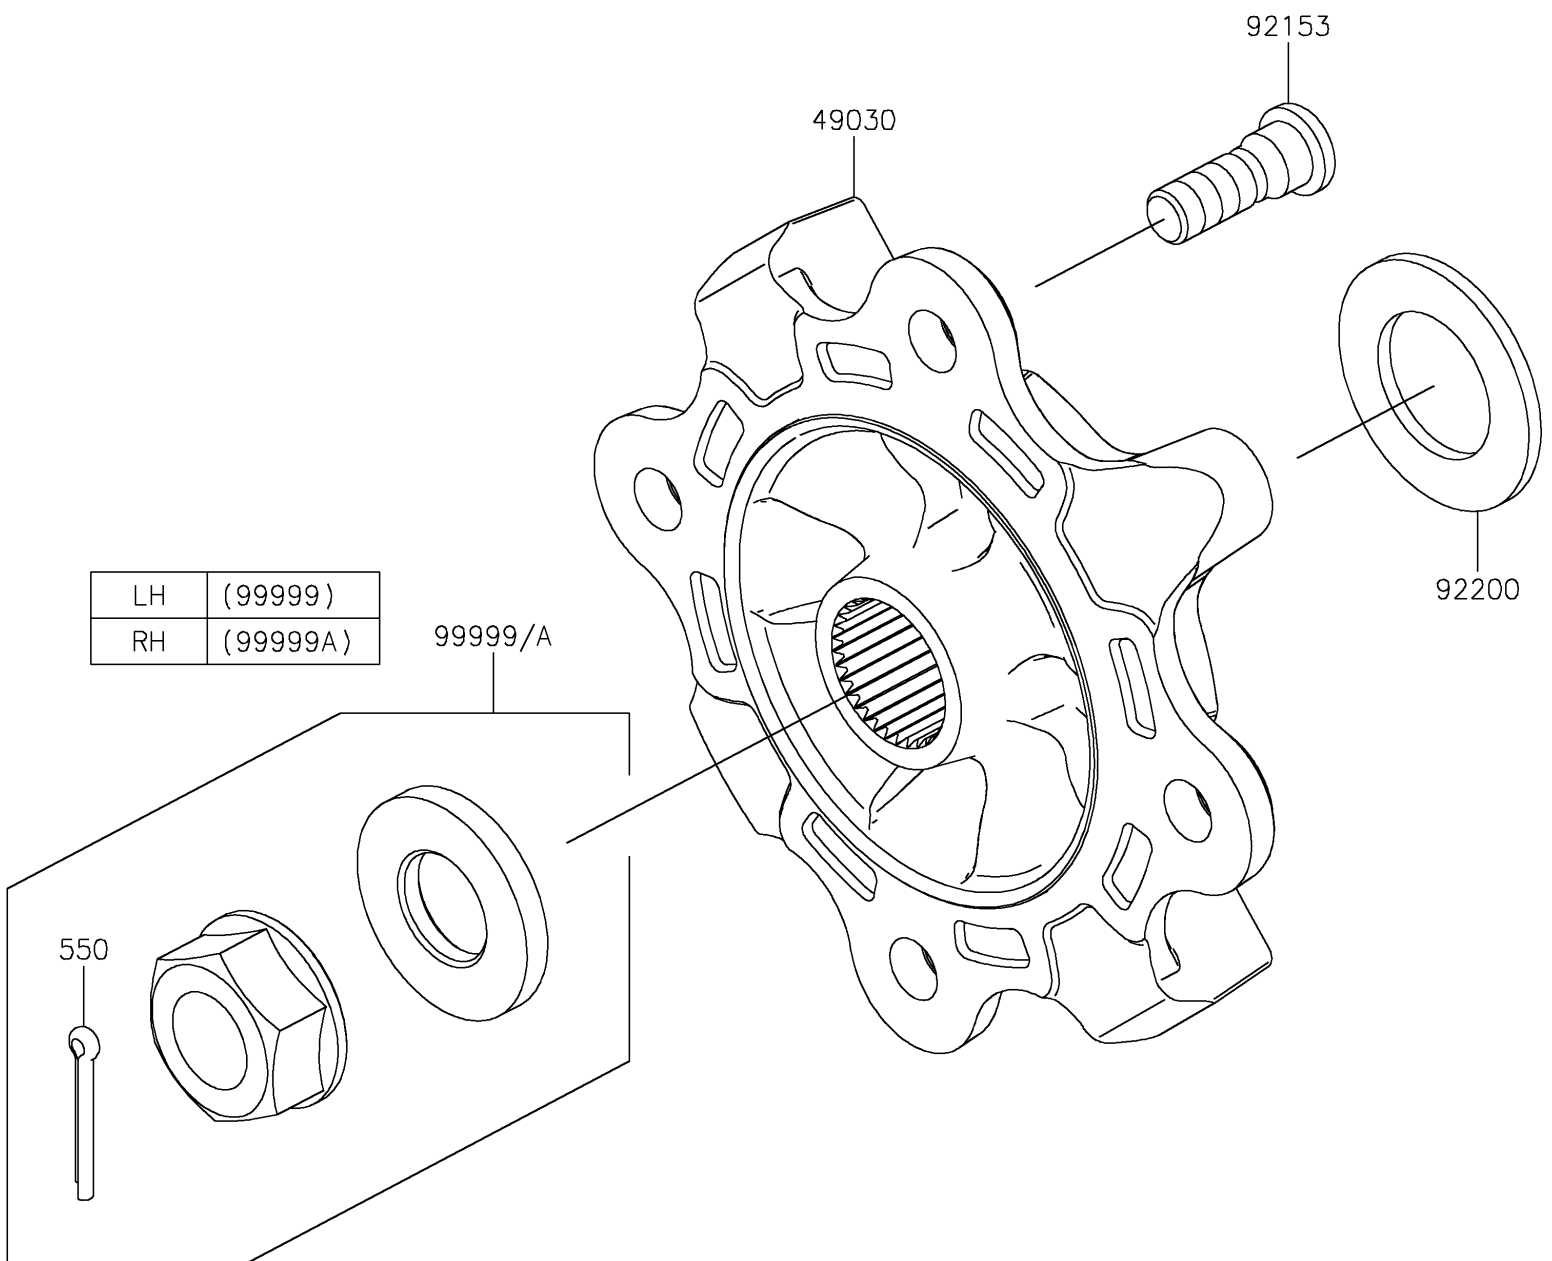

2025 Teryx KRX4 1000

PARTS DIAGRAM

Rear Hubs/Brakes

F2240