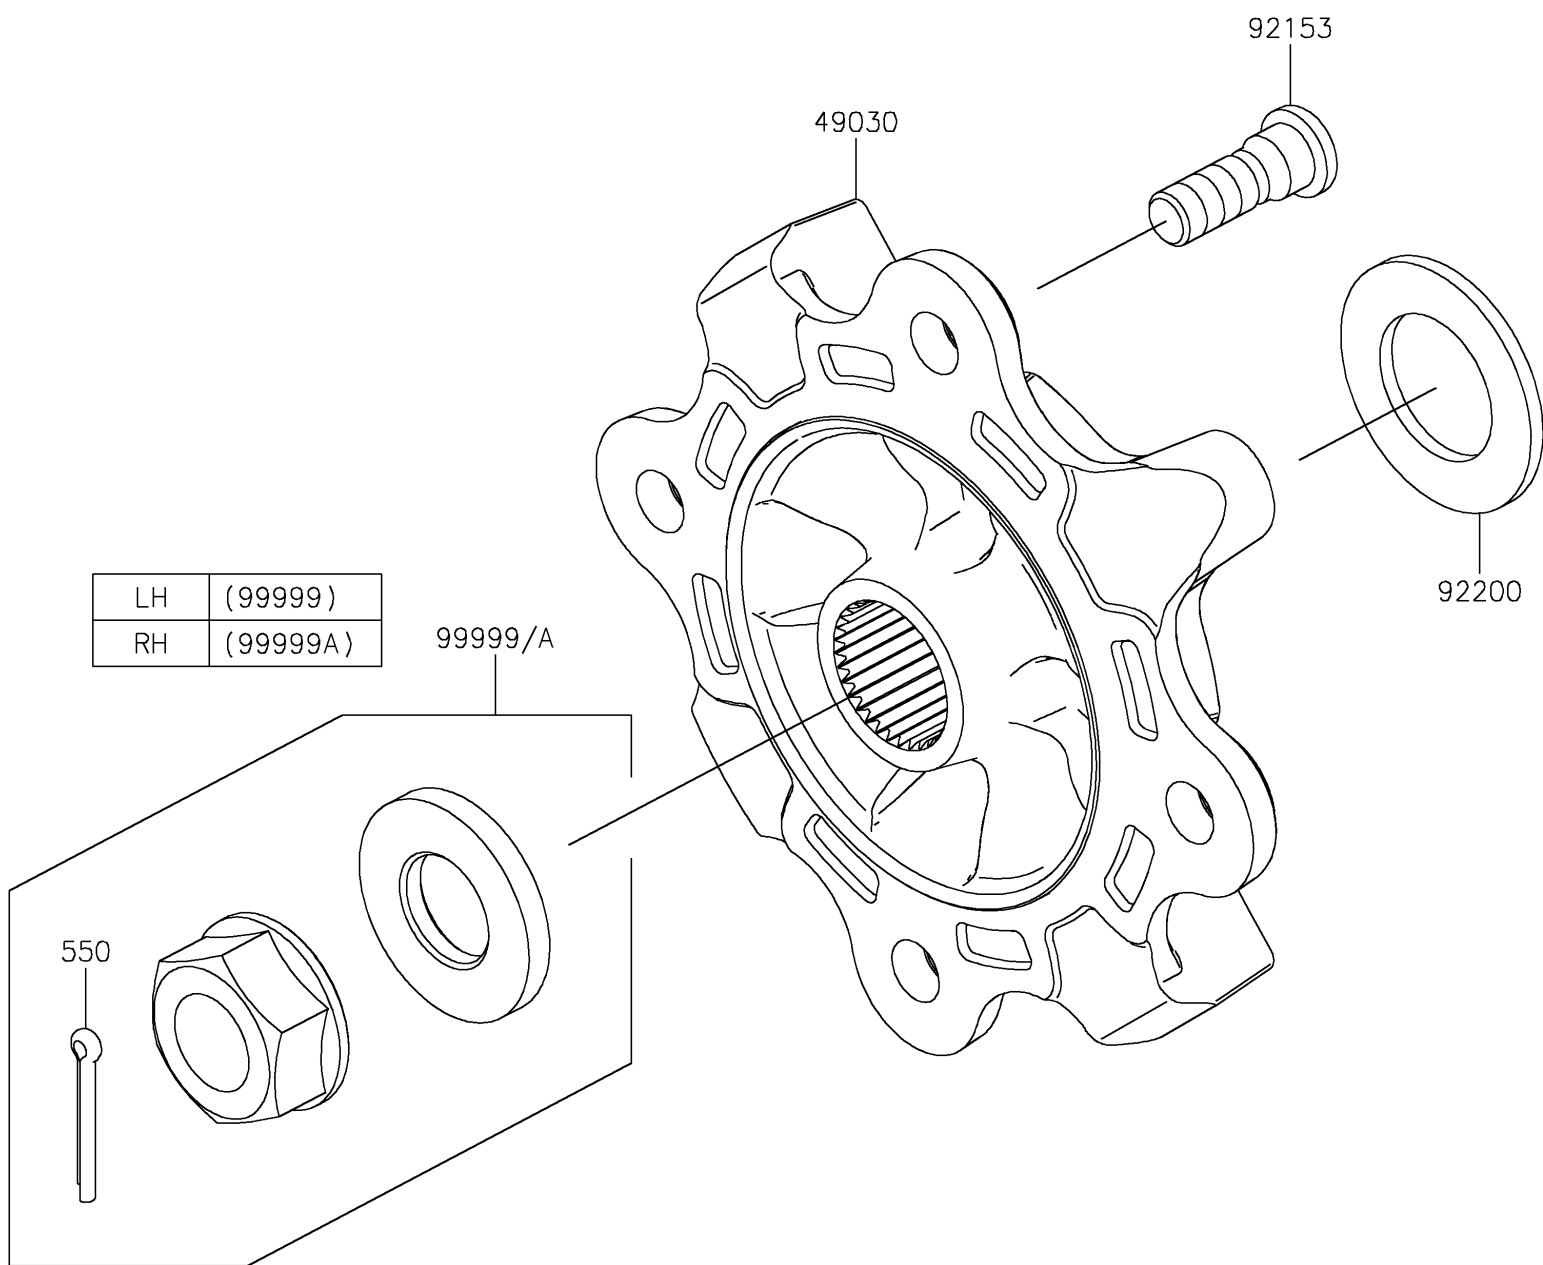

2025 TERYX® KRX4™ 1000

PARTS DIAGRAM

Rear Hubs/Brakes

F2240

2025 TERYX® KRX4™ 1000

PARTS LIST

Rear Hubs/Brakes

ITEM NAME	PART NUMBER	QUANTITY
HUB (Ref # 49030)	49030-0566	2
BOLT,12MM (Ref # 92153)	92153-1915	8
WASHER,33X56X3.5 (Ref # 92200)	92200-2332	2
KIT,LH AXLE NUT (Ref # 99999)	99999-0726	1
KIT,RH AXLE NUT (Ref # 99999A)	99999-0727	1
PIN-COTTER,4.0X30 (Ref # 550)	550AA4030	1