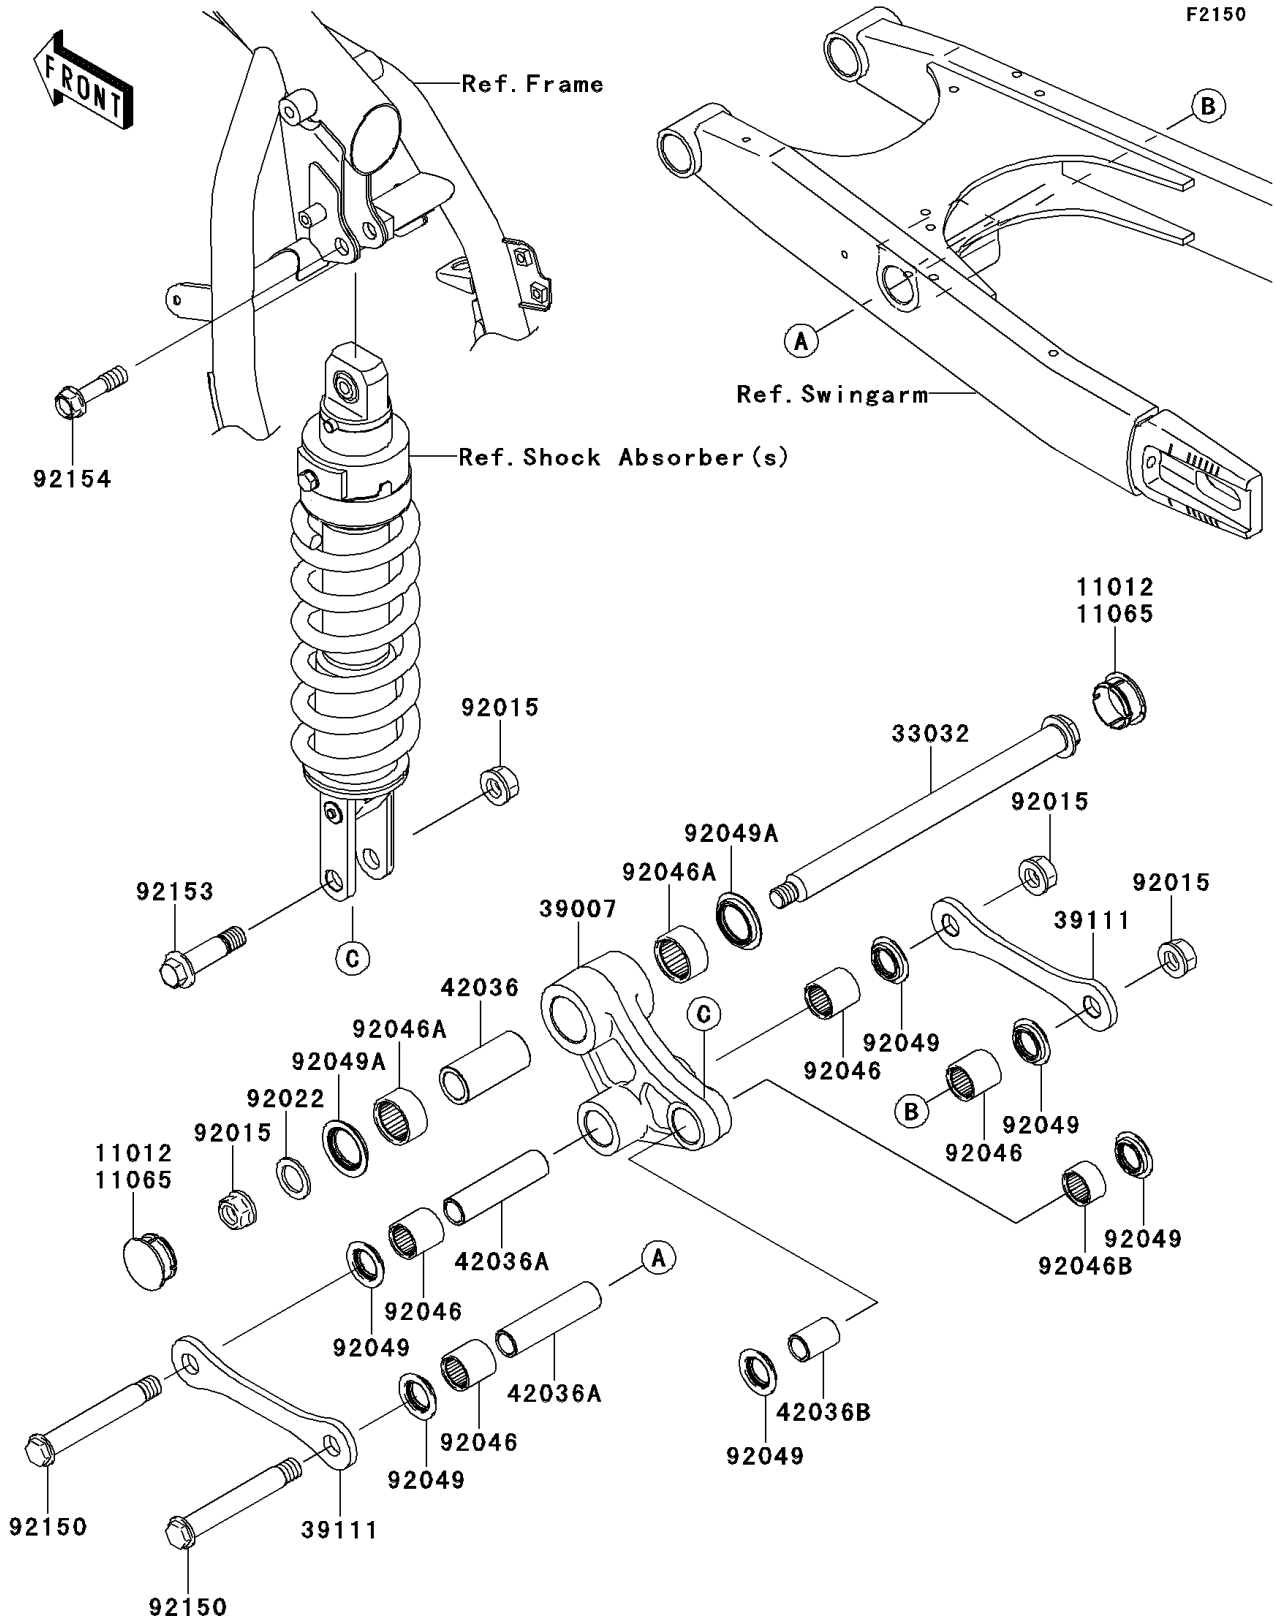

2014 KLR™ 650

PARTS DIAGRAM

Rear Suspension

Kawasaki

Let the Good Times Roll®

2014 KLR™ 650

PARTS LIST

Rear Suspension

Kawasaki

Let the Good Times Roll®

ITEM NAME

PART NUMBER

QUANTITY
