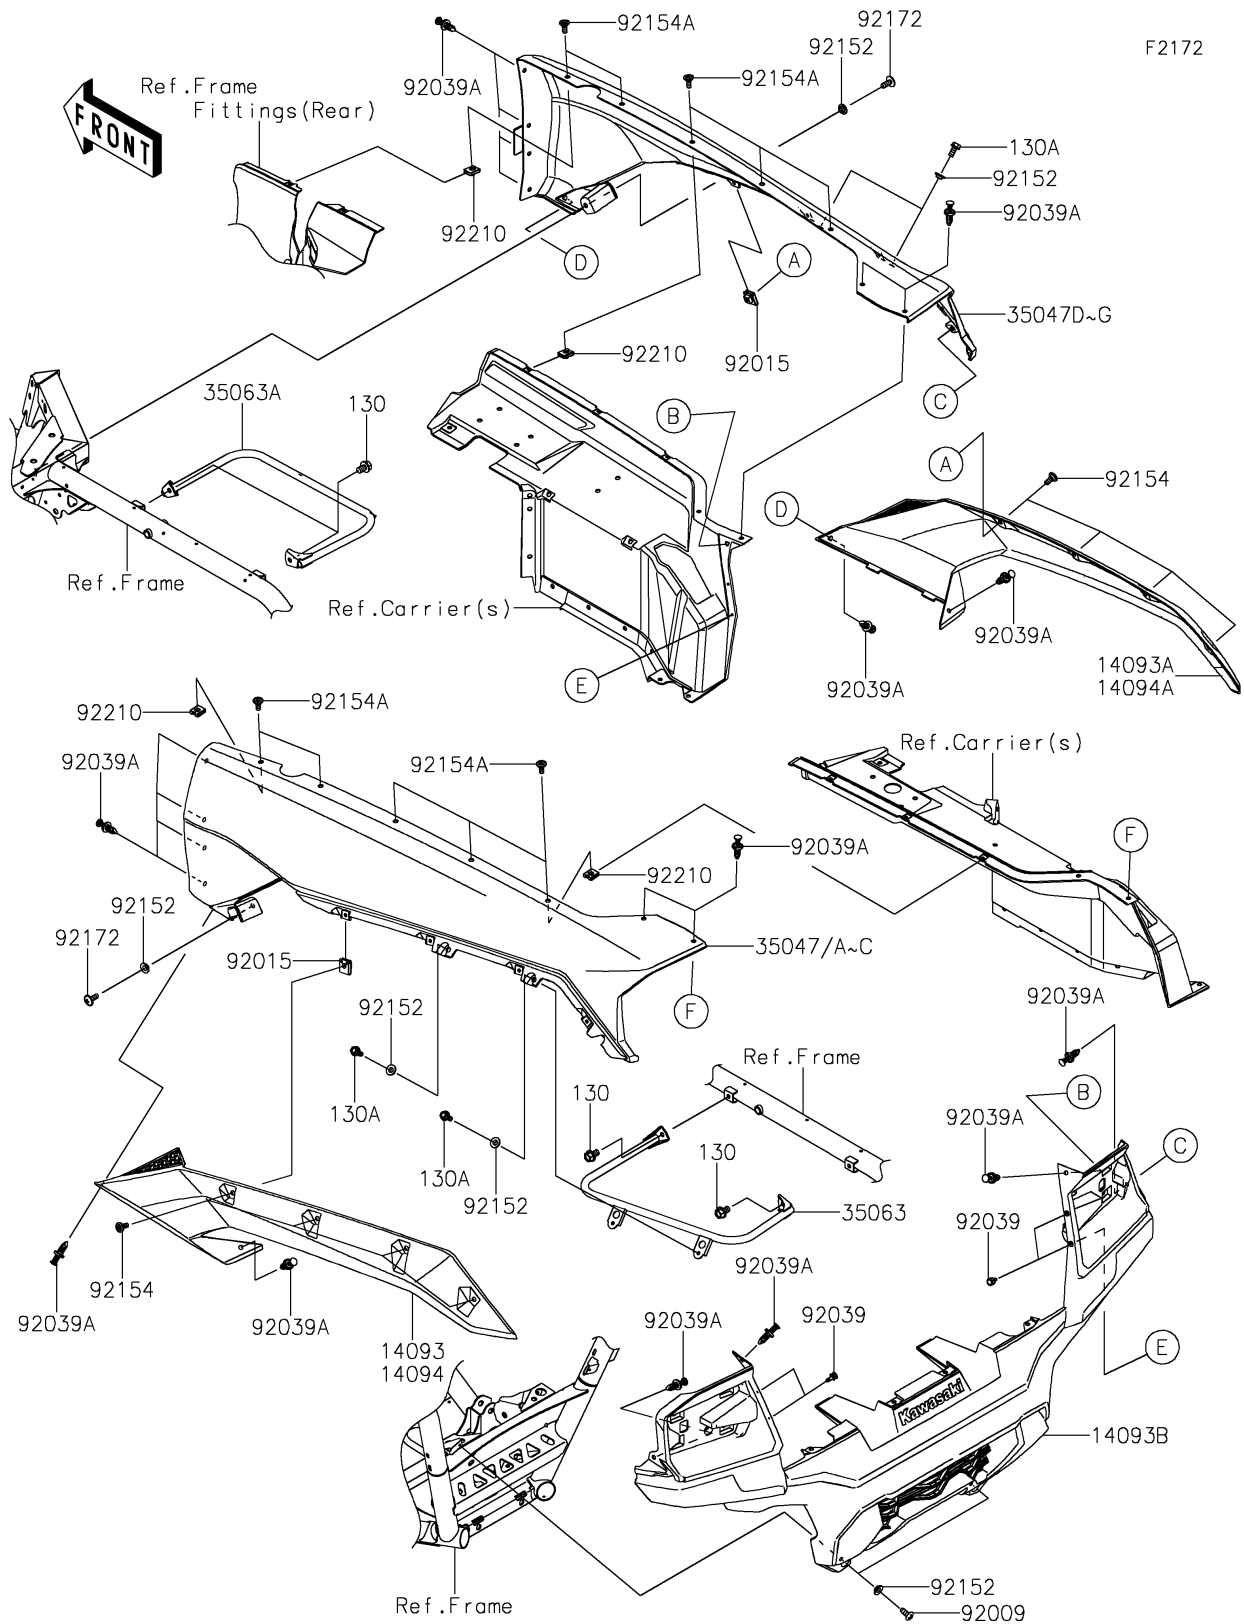

2026 Teryx KRX4 1000

PARTS DIAGRAM

Rear Fender(s)

2026 Teryx KRX4 1000

PARTS LIST

Rear Fender(s)

ITEM NAME	PART NUMBER	QUANTITY
COVER,FLAP,LH (Ref # 14093)	14093-0796	1
COVER,FLAP,RH (Ref # 14093A)	14093-0797	1
COVER,TAIL (Ref # 14093B)	14093-0798	1
FENDER-REAR,LH,M.S.BLUE (Ref # 35047)	35047-0011-66W	1
FENDER-REAR,LH,M.L.GRAY (Ref # 35047A)	35047-0011-72U	1
FENDER-REAR,LH,G.BLUE (Ref # 35047B)	35047-0011-72W	1
FENDER-REAR,LH,S.GRAY (Ref # 35047C)	35047-0011-75V	1
FENDER-REAR,RH,M.S.BLUE (Ref # 35047D)	35047-0012-66W	1
FENDER-REAR,RH,M.L.GRAY (Ref # 35047E)	35047-0012-72U	1
FENDER-REAR,RH,G.BLUE (Ref # 35047F)	35047-0012-72W	1
FENDER-REAR,RH,S.GRAY (Ref # 35047G)	35047-0012-75V	1
STAY,LH (Ref # 35063)	35063-1462	1
STAY,RH (Ref # 35063A)	35063-1463	1
SCREW,TAPPING,6X16 (Ref # 92009)	92009-1166	2
NUT,CLAMP,6MM (Ref # 92015)	92015-1678	8
RIVET (Ref # 92039)	92039-0046	4
RIVET (Ref # 92039A)	92039-0865	20
COLLAR,6.3X9.5X4.1 (Ref # 92152)	92152-1571	8
BOLT (Ref # 92154)	92154-2474	8
BOLT (Ref # 92154A)	92154-3957	10
SCREW,6X16 (Ref # 92172)	92172-0236	2
NUT (Ref # 92210)	92210-1125	10
BOLT-FLANGED,8X12 (Ref # 130)	130BA0812	4
BOLT-FLANGED,6X14 (Ref # 130A)	130CA0614	4