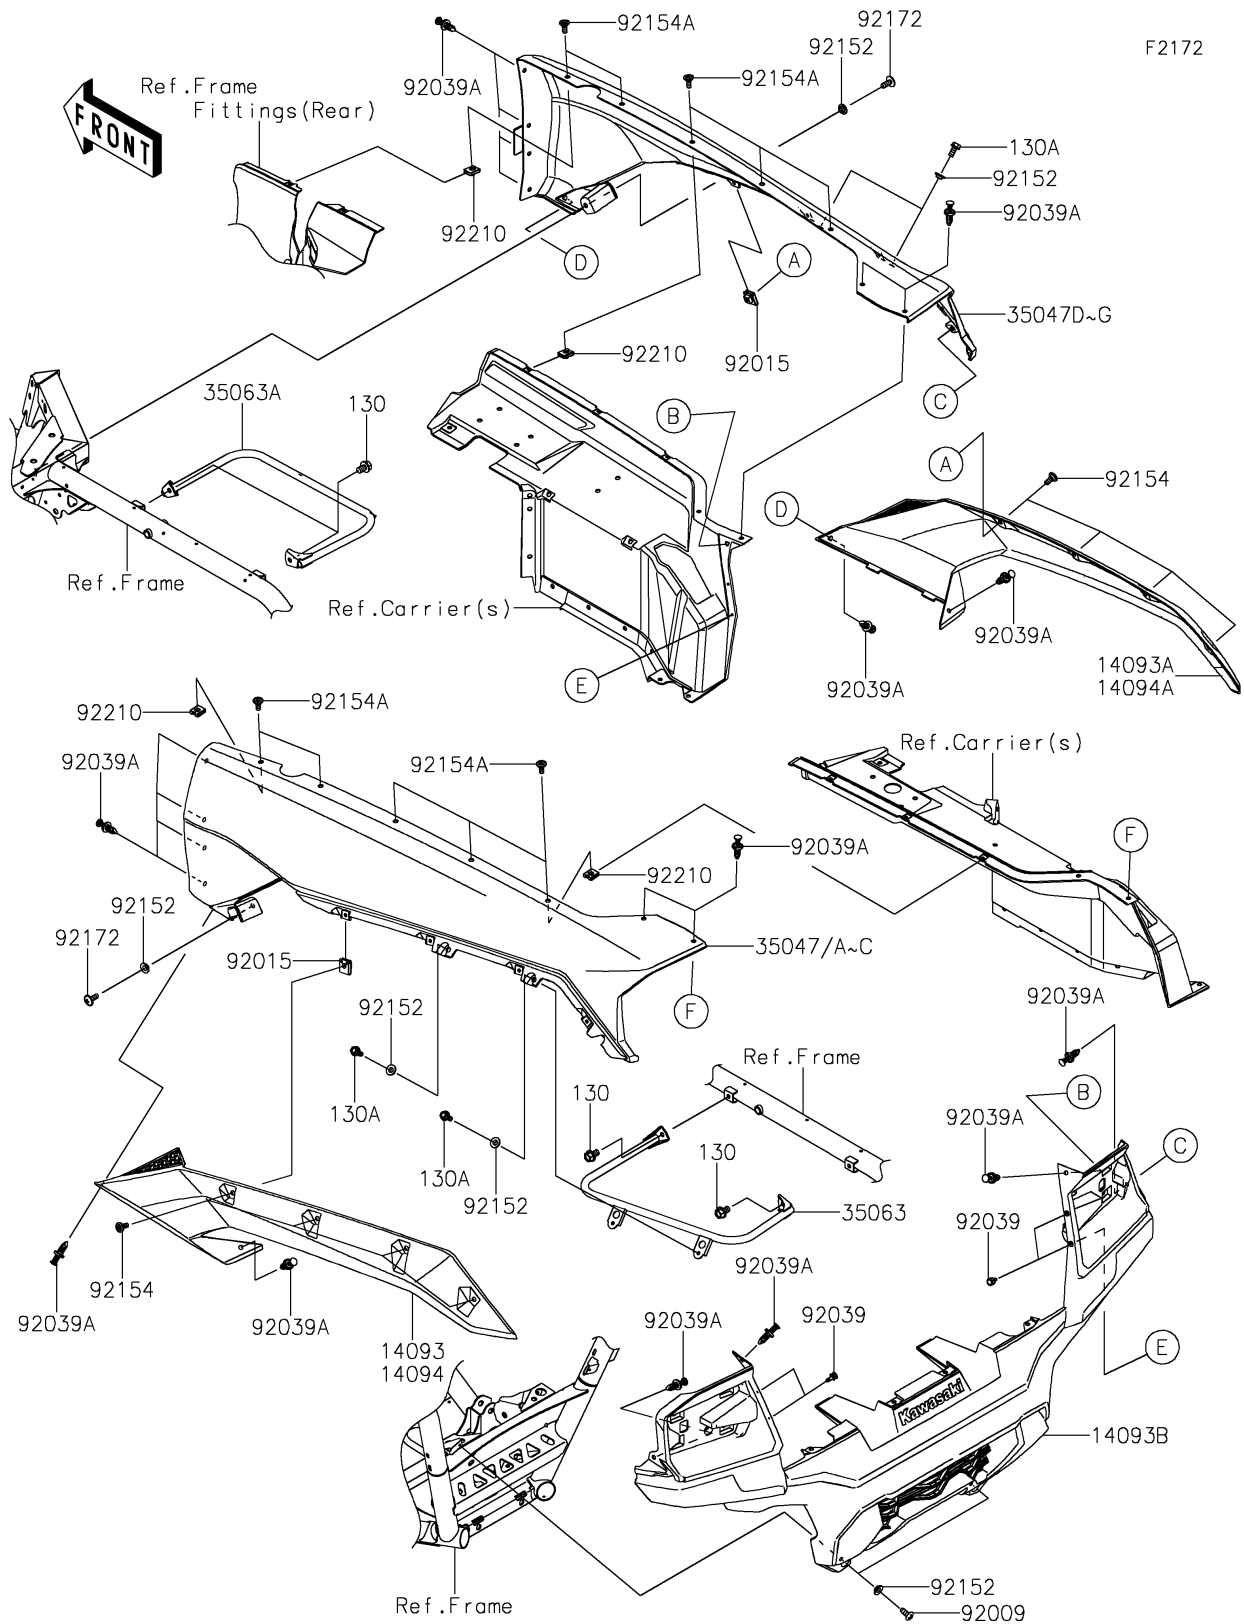

2025 Teryx KRX4 1000

PARTS DIAGRAM

Rear Fender(s)

2025 Teryx KRX4 1000

PARTS LIST

Rear Fender(s)

ITEM NAME	PART NUMBER	QUANTITY
COVER,FLAP,LH (Ref # 14093)	14093-0796	1
COVER,FLAP,RH (Ref # 14093A)	14093-0797	1
COVER,TAIL (Ref # 14093B)	14093-0798	1
FENDER-REAR,LH,M.S.BLUE (Ref # 35047)	35047-0011-66W	1
FENDER-REAR,LH,M.L.GRAY (Ref # 35047A)	35047-0011-72U	1
FENDER-REAR,RH,M.S.BLUE (Ref # 35047D)	35047-0012-66W	1
FENDER-REAR,RH,M.L.GRAY (Ref # 35047E)	35047-0012-72U	1
STAY,LH (Ref # 35063)	35063-1462	1
STAY,RH (Ref # 35063A)	35063-1463	1
SCREW,TAPPING,6X16 (Ref # 92009)	92009-1166	2
NUT,CLAMP,6MM (Ref # 92015)	92015-1678	8
RIVET (Ref # 92039)	92039-0046	4
RIVET (Ref # 92039A)	92039-0865	20
COLLAR,6.3X9.5X4.1 (Ref # 92152)	92152-1571	8
BOLT (Ref # 92154)	92154-2474	8
BOLT (Ref # 92154A)	92154-3957	10
SCREW,6X16 (Ref # 92172)	92172-0236	2
NUT (Ref # 92210)	92210-1125	10
BOLT-FLANGED,8X12 (Ref # 130)	130BA0812	4
BOLT-FLANGED,6X14 (Ref # 130A)	130CA0614	4