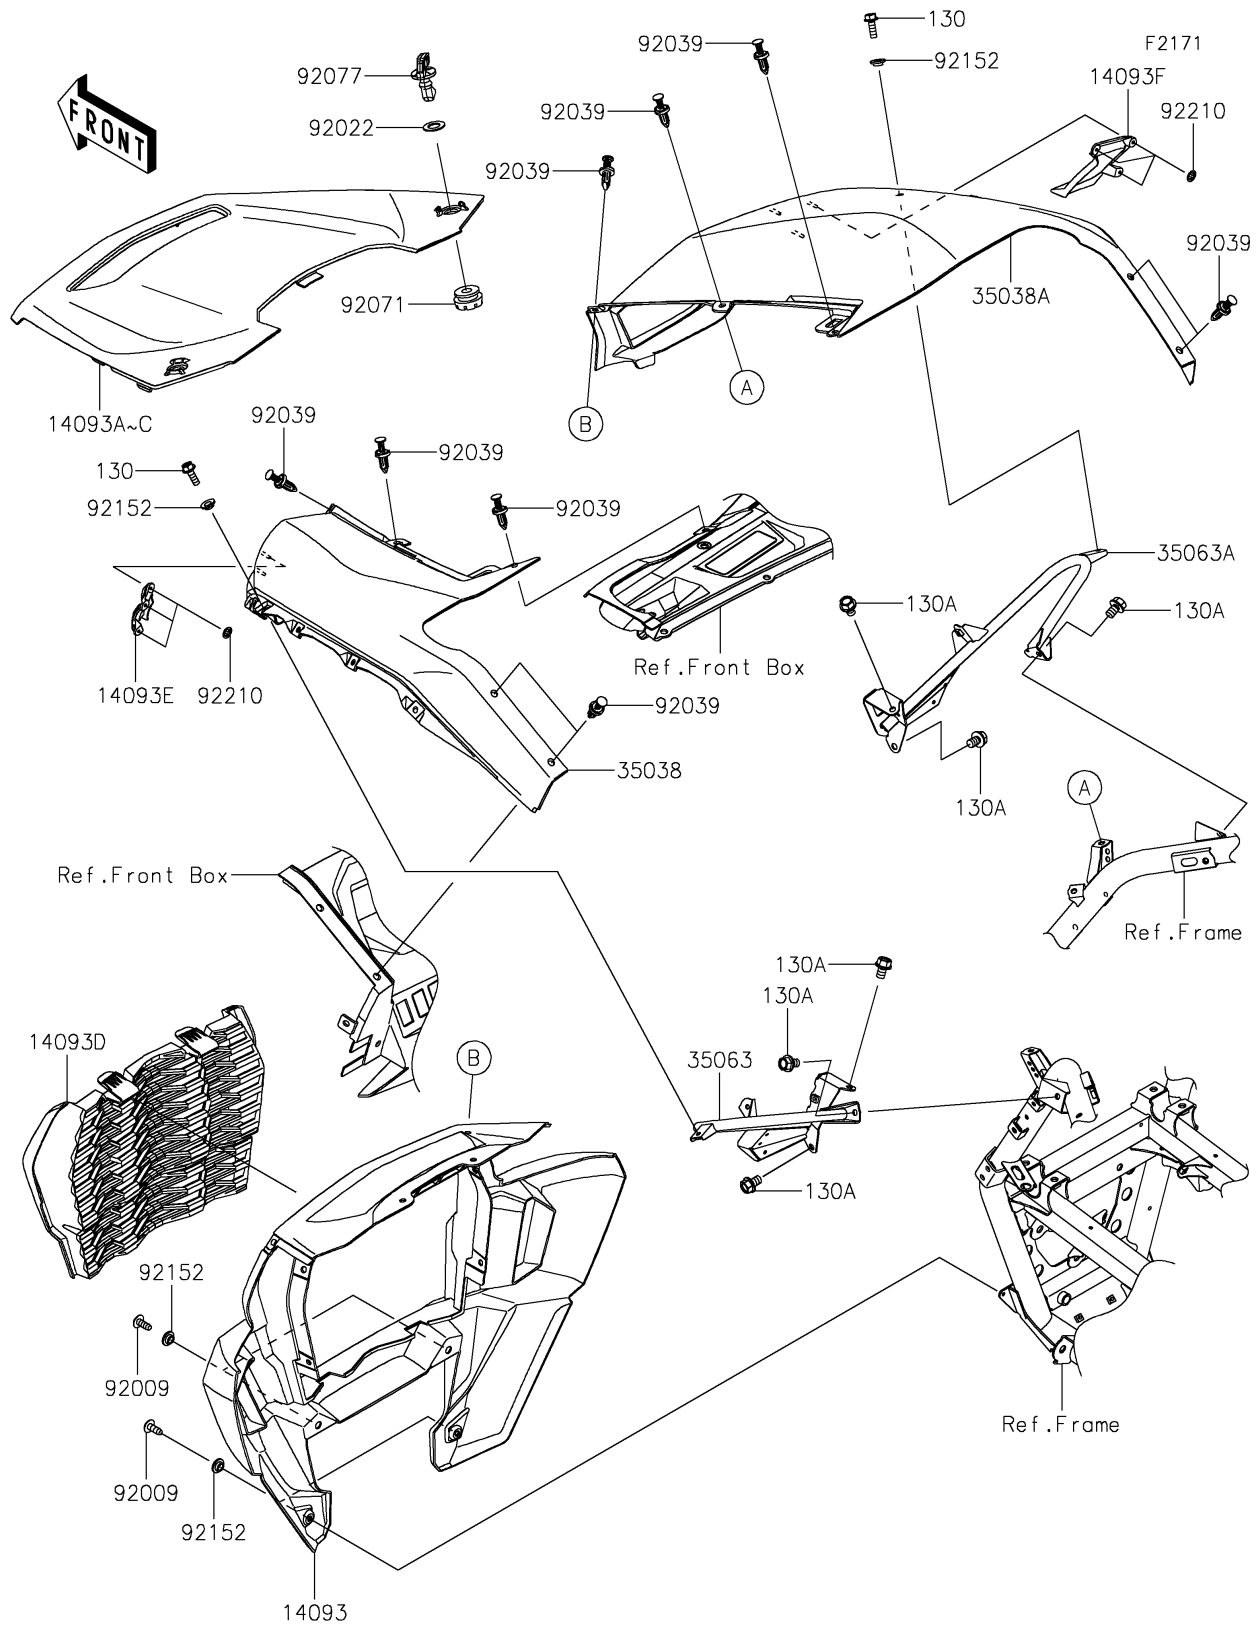

2026 Teryx KRX4 1000

PARTS DIAGRAM

Front Fender(s)

2026 Teryx KRX4 1000

PARTS LIST

Front Fender(s)

ITEM NAME	PART NUMBER	QUANTITY
COVER,FR (Ref # 14093)	14093-0804	1
COVER,HOOD,M.S.BLUE (Ref # 14093A)	14093-0805-66W	1
COVER,HOOD,M.L.GRAY (Ref # 14093B)	14093-0805-72U	1
COVER,HOOD,S.BLACK (Ref # 14093C)	14093-0805-839	1
COVER,FR GRILLE,BLACK (Ref # 14093D)	14093-0810-6Z	1
COVER,LH (Ref # 14093E)	14093-0958	1
COVER,RH (Ref # 14093F)	14093-0959	1
FENDER-FRONT,LH,S.BLACK (Ref # 35038)	35038-0014-839	1
FENDER-FRONT,RH,S.BLACK (Ref # 35038A)	35038-0015-839	1
STAY,LH (Ref # 35063)	35063-1629	1
STAY,RH (Ref # 35063A)	35063-1630	1
SCREW,TAPPING,6X16 (Ref # 92009)	92009-1166	4
WASHER,12.5X22X1.2 (Ref # 92022)	92022-072	2
RIVET (Ref # 92039)	92039-0865	10
GROMMET (Ref # 92071)	92071-0746	2
KNOB (Ref # 92077)	92077-0033	2
COLLAR,6.3X9.5X4.1 (Ref # 92152)	92152-1571	6
NUT (Ref # 92210)	92210-1796	6
BOLT-FLANGED,6X18 (Ref # 130)	130BA0618	2
BOLT-FLANGED,8X12 (Ref # 130A)	130BA0812	6