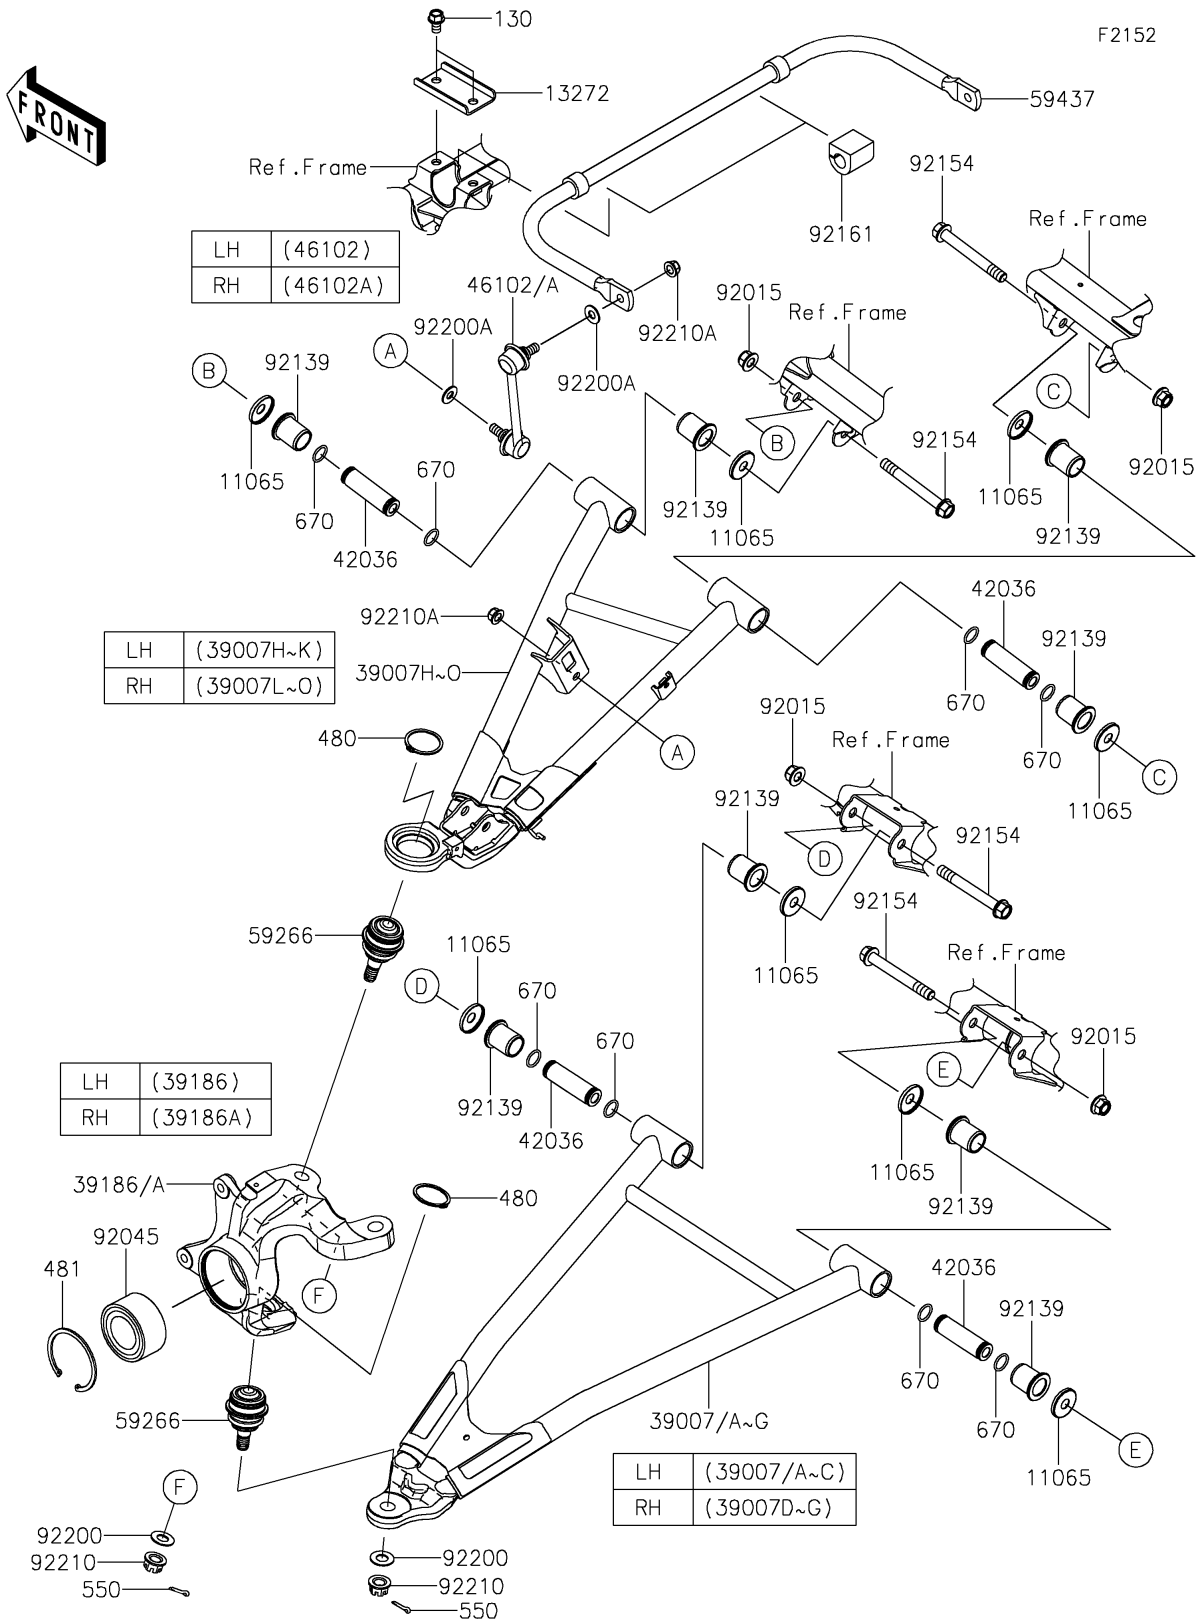

2025 Teryx KRX4 1000

PARTS DIAGRAM

Front Suspension