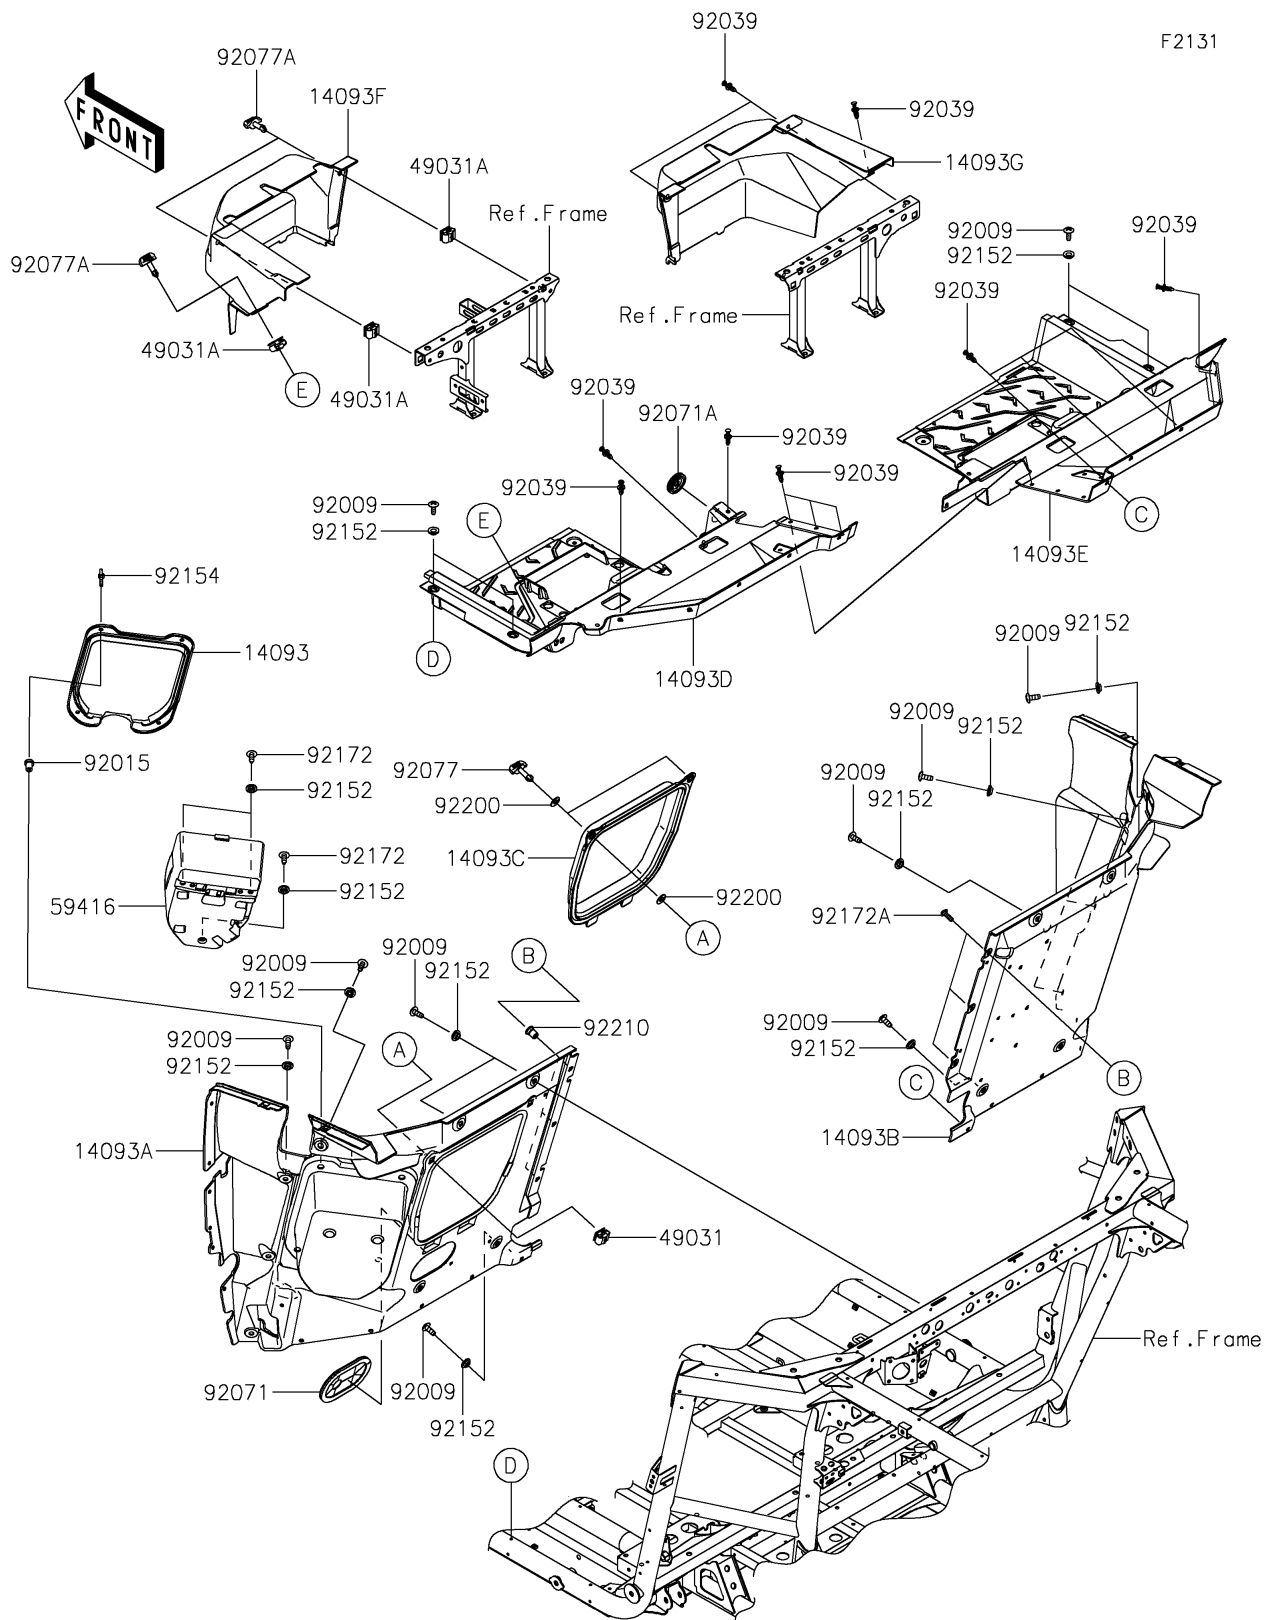

2026 Teryx KRX4 1000

PARTS DIAGRAM

Frame Fittings(Rear)

2026 Teryx KRX4 1000

PARTS LIST

Frame Fittings(Rear)

ITEM NAME	PART NUMBER	QUANTITY
COVER,ELECTRIC-CASE (Ref # 14093)	14093-0821	1
COVER,SEAT-BACK-PANEL,LH (Ref # 14093A)	14093-0840	1
COVER,SEAT-BACK-PANEL,RH (Ref # 14093B)	14093-0841	1
COVER,A/C-BOX (Ref # 14093C)	14093-0843	1
COVER,RR,FLOOR,LH (Ref # 14093D)	14093-1231	1
COVER,RR,FLOOR,RH (Ref # 14093E)	14093-1232	1
COVER,BATTERY (Ref # 14093F)	14093-1239	1
COVER,SEAT FRAME (Ref # 14093G)	14093-1240	1
LATCH,A/C-BOX (Ref # 49031)	49031-0022	2
LATCH (Ref # 49031A)	49031-0030	3
CASE-ELECTRIC (Ref # 59416)	59416-0028	1
SCREW,TAPPING,6X16 (Ref # 92009)	92009-1166	20
NUT,RUBBER,6MM (Ref # 92015)	92015-1692	4
RIVET (Ref # 92039)	92039-0865	18
GROMMET (Ref # 92071)	92071-0789	1
GROMMET (Ref # 92071A)	92071-0791	1
KNOB (Ref # 92077)	92077-0030	2
KNOB (Ref # 92077A)	92077-0040	3
COLLAR,6.3X9.5X4.1 (Ref # 92152)	92152-1571	23
BOLT,WING,6X25 (Ref # 92154)	92154-4116	4
SCREW,6X16 (Ref # 92172)	92172-0284	3
SCREW,5MM (Ref # 92172A)	92172-0292	3
WASHER (Ref # 92200)	92200-0503	4
NUT,WELL,5MM (Ref # 92210)	92210-0370	3