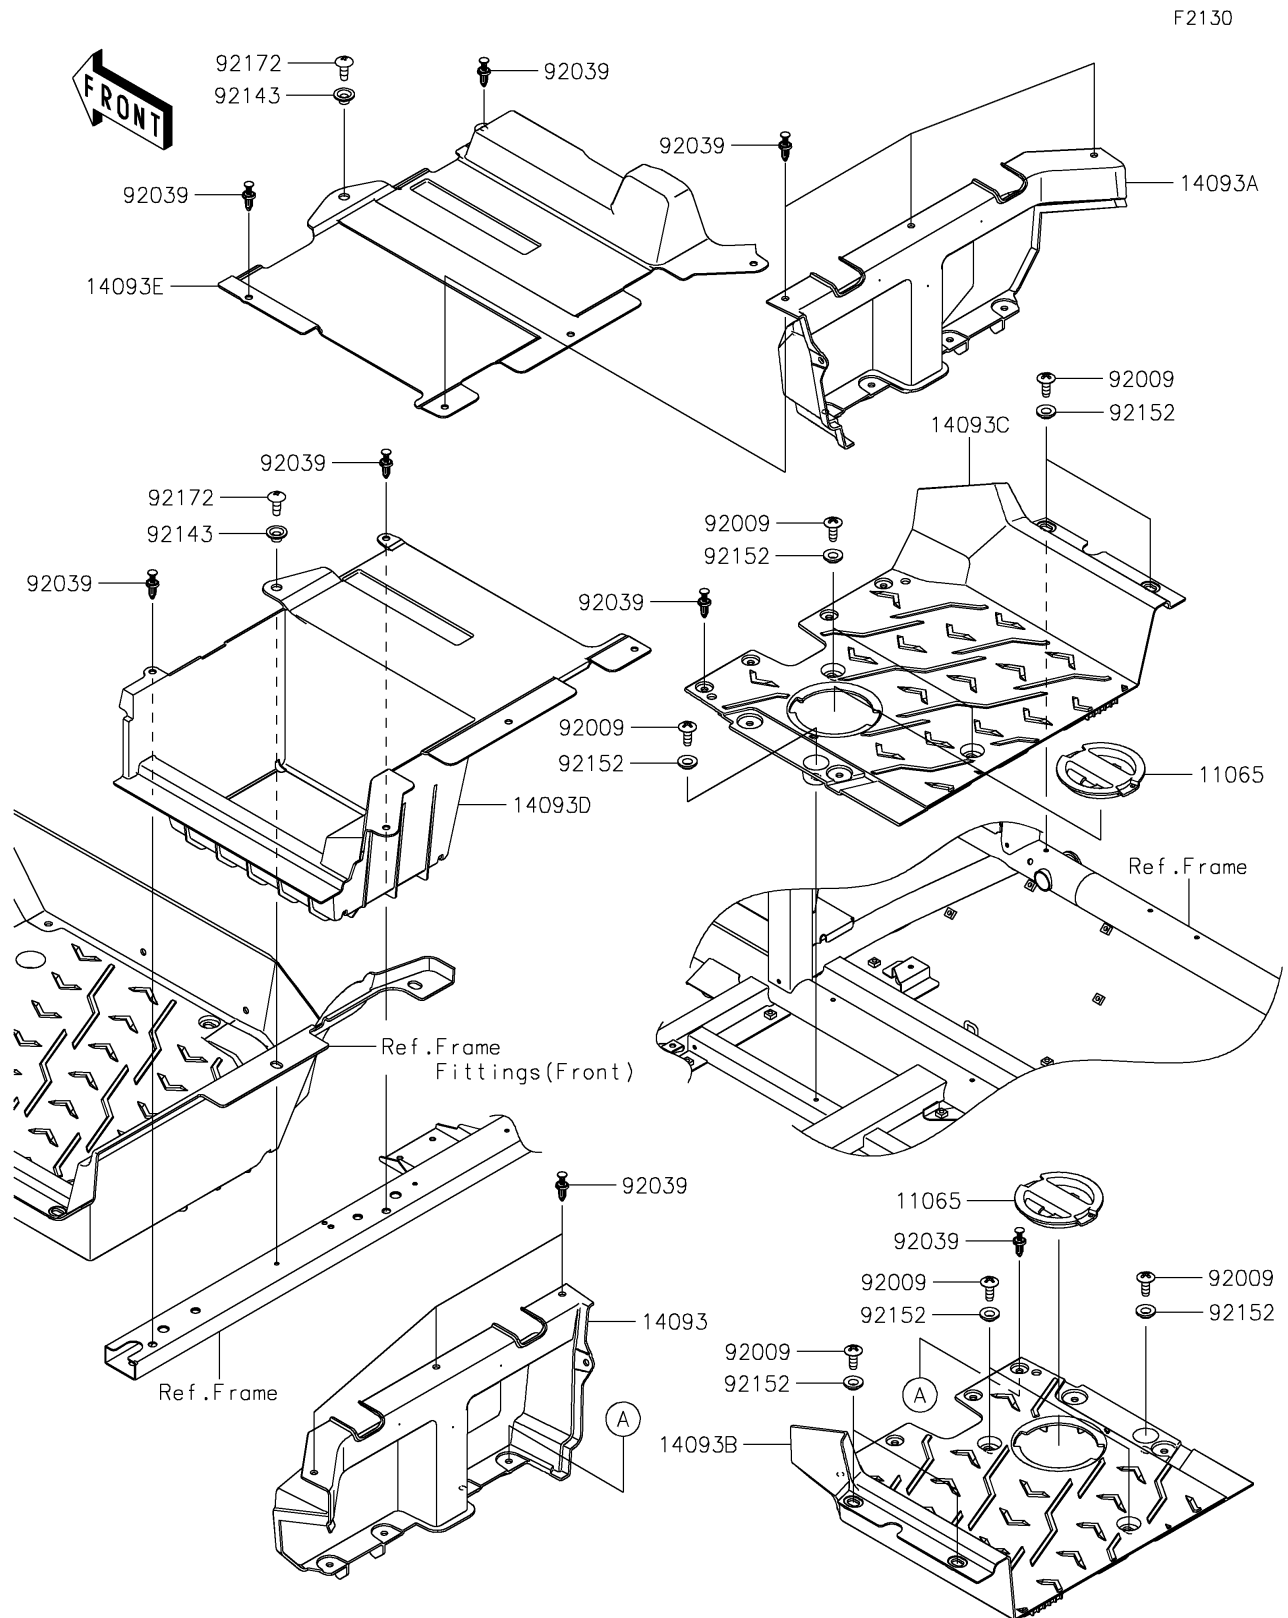

2026 Teryx KRX4 1000

PARTS DIAGRAM

Frame Fittings(Middle)

2026 Teryx KRX4 1000

PARTS LIST

Frame Fittings(Middle)

ITEM NAME	PART NUMBER	QUANTITY
CAP,FLOOR (Ref # 11065)	11065-1423	2
COVER,RR FLOOR,FR,LH (Ref # 14093)	14093-1227	1
COVER,RR FLOOR,FR,RH (Ref # 14093A)	14093-1228	1
COVER,RR FLOOR,RR,LH (Ref # 14093B)	14093-1229	1
COVER,RR FLOOR,RR,RH (Ref # 14093C)	14093-1230	1
COVER,FUEL TANK,LH (Ref # 14093D)	14093-1241	1
COVER,FUEL TANK,RH (Ref # 14093E)	14093-1242	1
SCREW,TAPPING,6X16 (Ref # 92009)	92009-1166	10
RIVET (Ref # 92039)	92039-0865	18
COLLAR (Ref # 92143)	92143-1057	2
COLLAR,6.3X9.5X4.1 (Ref # 92152)	92152-1571	10
SCREW,TAPPING,6X16 (Ref # 92172)	92172-0739	2