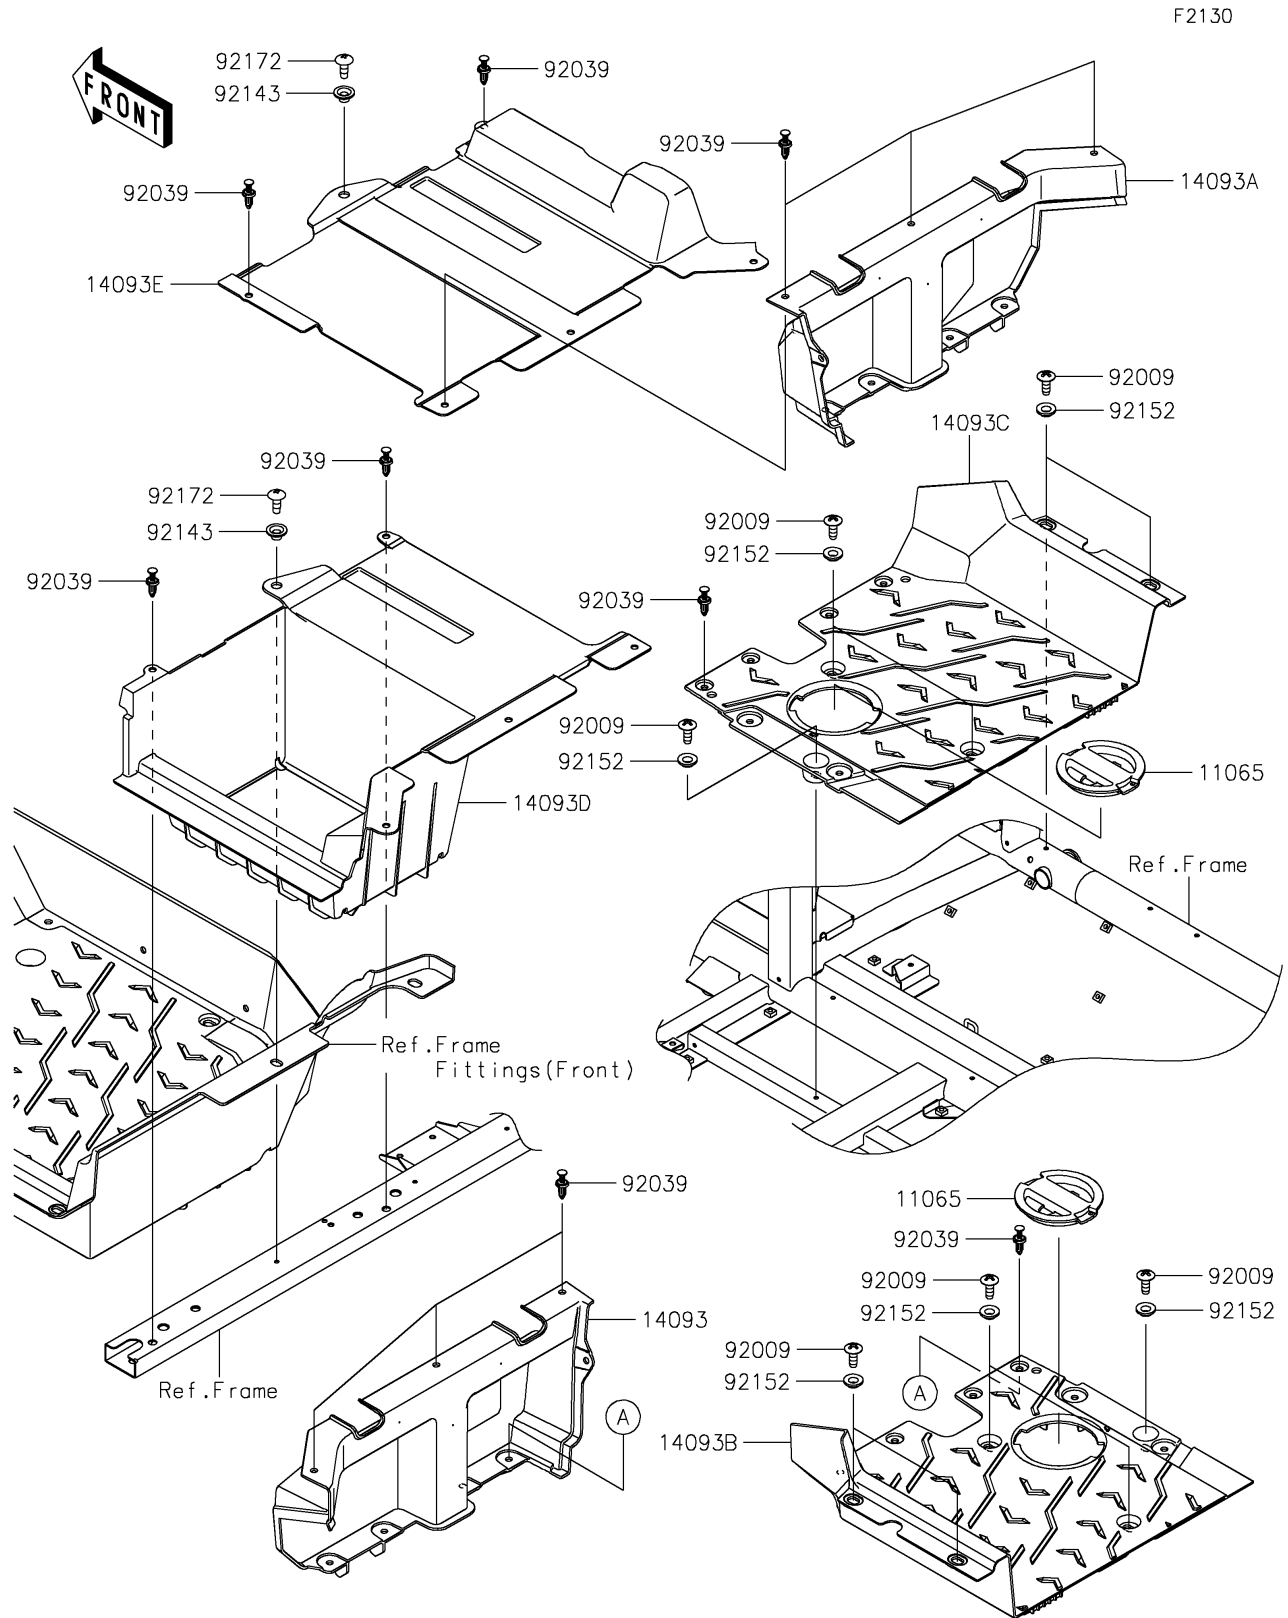

2026 TERYX® KRX4™ 1000

PARTS DIAGRAM

Frame Fittings(Middle)

2026 TERYX® KRX4™ 1000

PARTS LIST

Frame Fittings(Middle)

ITEM NAME	PART NUMBER	QUANTITY
CAP,FLOOR (Ref # 11065)	11065-1423	2
COVER,RR FLOOR,FR,LH (Ref # 14093)	14093-1227	1
COVER,RR FLOOR,FR,RH (Ref # 14093A)	14093-1228	1
COVER,RR FLOOR,RR,LH (Ref # 14093B)	14093-1229	1
COVER,RR FLOOR,RR,RH (Ref # 14093C)	14093-1230	1
COVER,FUEL TANK,LH (Ref # 14093D)	14093-1241	1
COVER,FUEL TANK,RH (Ref # 14093E)	14093-1242	1
SCREW,TAPPING,6X16 (Ref # 92009)	92009-1166	10
RIVET (Ref # 92039)	92039-0865	18
COLLAR (Ref # 92143)	92143-1057	2
COLLAR,6.3X9.5X4.1 (Ref # 92152)	92152-1571	10
SCREW,TAPPING,6X16 (Ref # 92172)	92172-0739	2