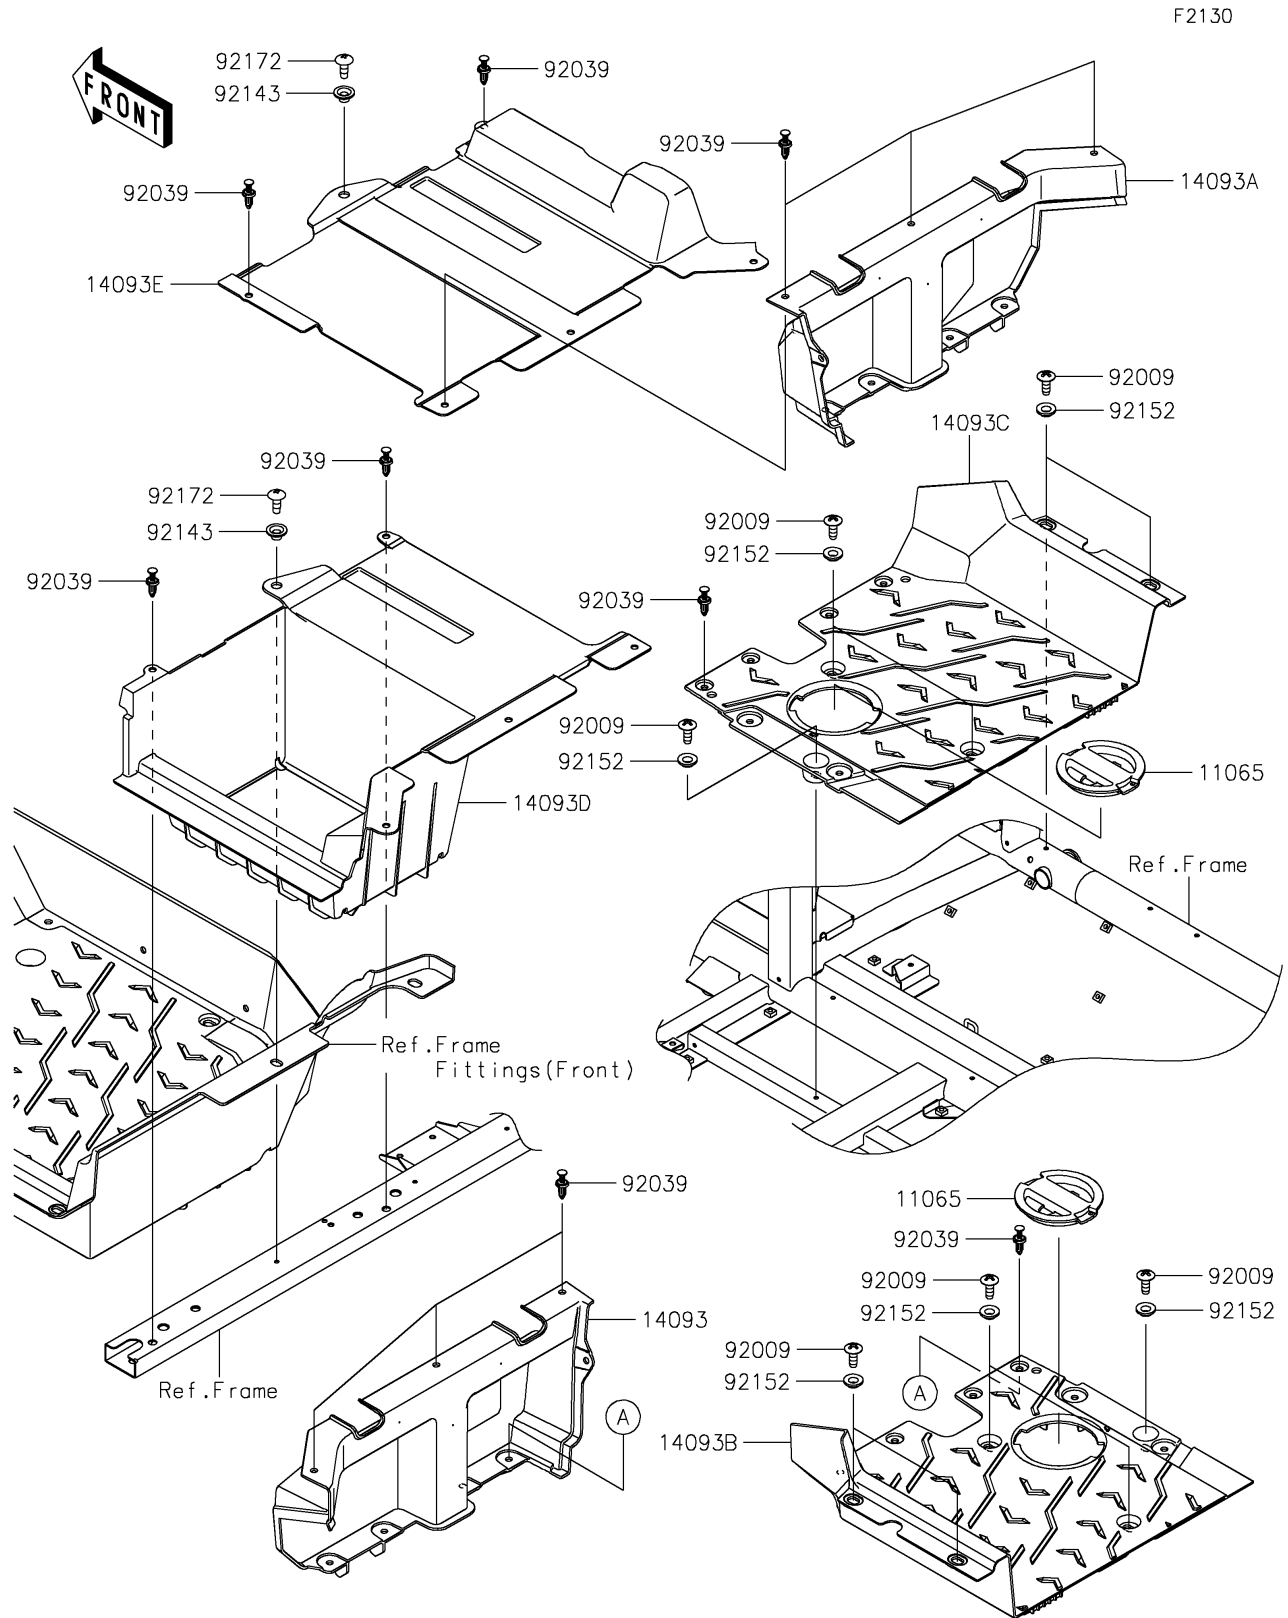

2025 Teryx KRX4 1000

PARTS DIAGRAM

Frame Fittings(Middle)

2025 Teryx KRX4 1000

PARTS LIST

Frame Fittings(Middle)

ITEM NAME	PART NUMBER	QUANTITY
CAP,FLOOR (Ref # 11065)	11065-1423	2
COVER,RR FLOOR,FR,LH (Ref # 14093)	14093-1227	1
COVER,RR FLOOR,FR,RH (Ref # 14093A)	14093-1228	1
COVER,RR FLOOR,RR,LH (Ref # 14093B)	14093-1229	1
COVER,RR FLOOR,RR,RH (Ref # 14093C)	14093-1230	1
COVER,FUEL TANK,LH (Ref # 14093D)	14093-1241	1
COVER,FUEL TANK,RH (Ref # 14093E)	14093-1242	1
SCREW,TAPPING,6X16 (Ref # 92009)	92009-1166	10
RIVET (Ref # 92039)	92039-0865	18
COLLAR (Ref # 92143)	92143-1057	2
COLLAR,6.3X9.5X4.1 (Ref # 92152)	92152-1571	10
SCREW,TAPPING,6X16 (Ref # 92172)	92172-0739	2