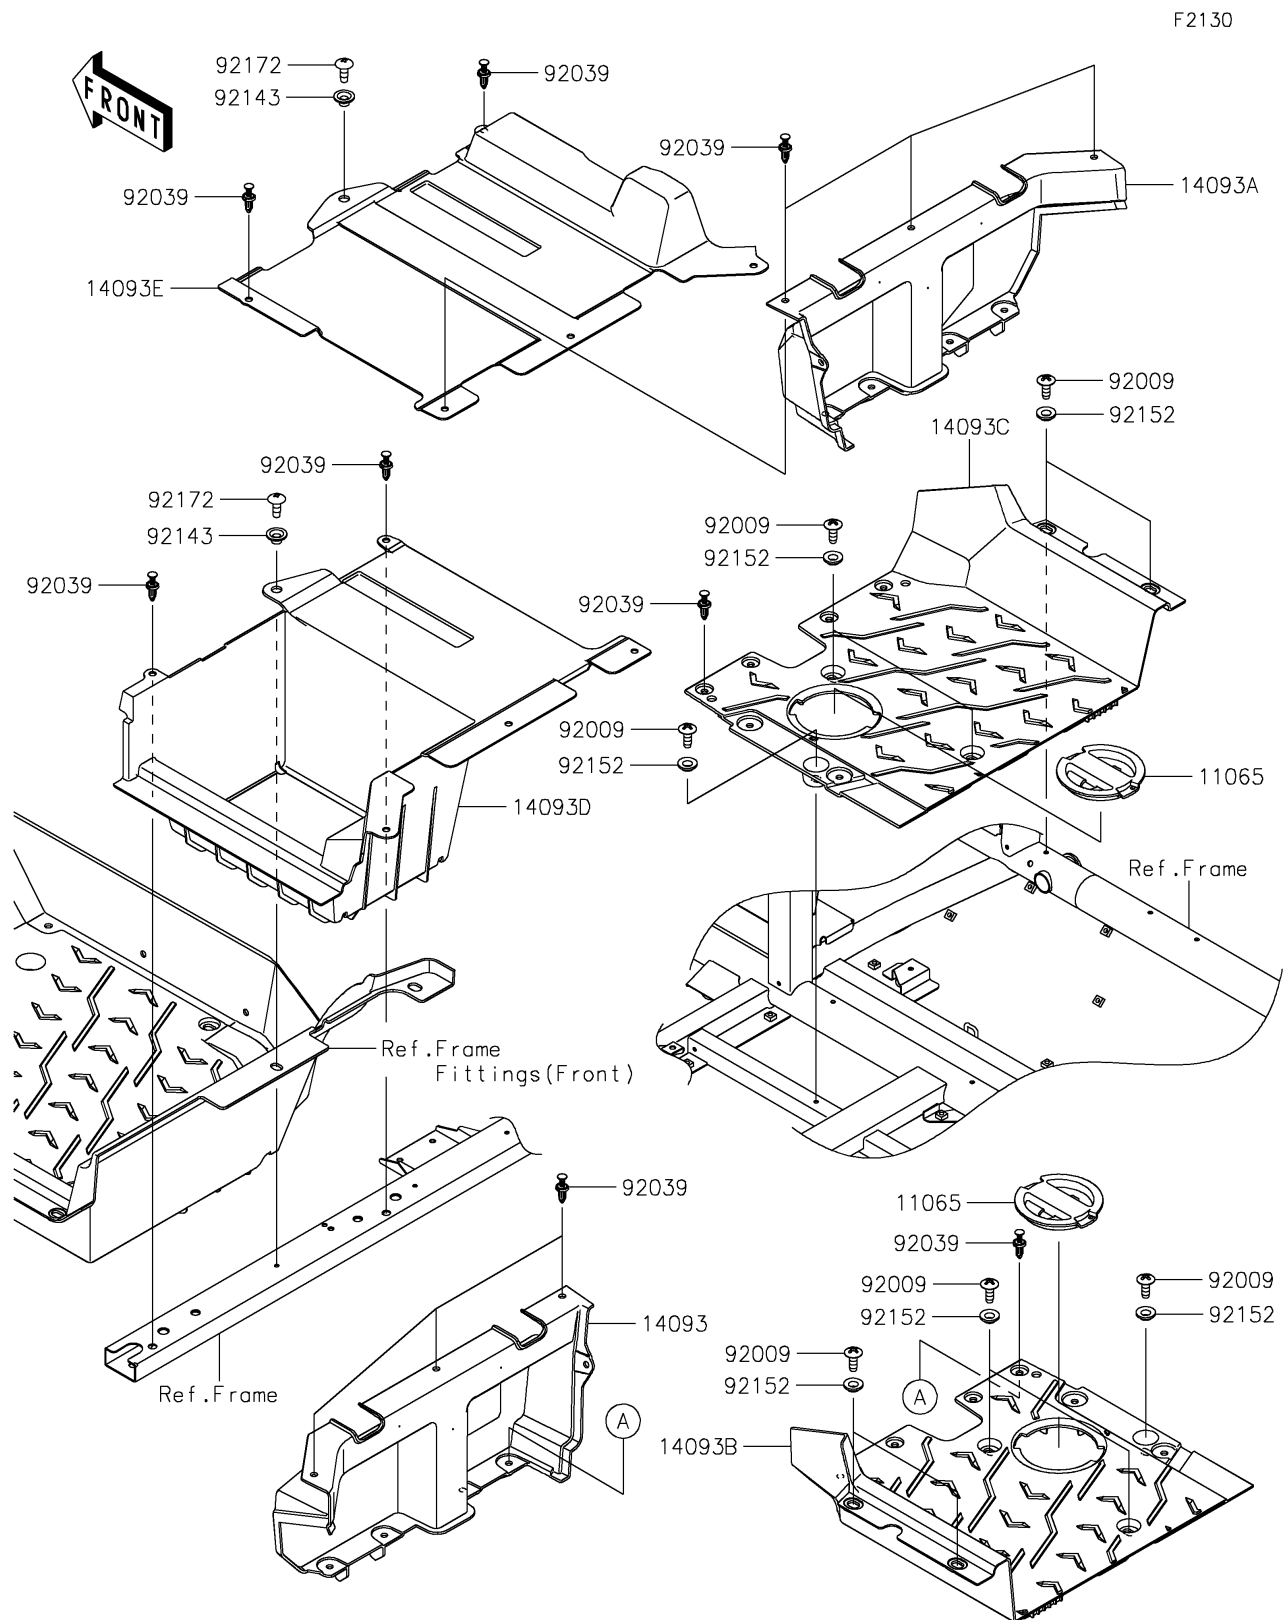

2025 TERYX® KRX4™ 1000

PARTS DIAGRAM

Frame Fittings(Middle)

2025 TERYX® KRX4™ 1000

PARTS LIST

Frame Fittings(Middle)

ITEM NAME	PART NUMBER	QUANTITY
CAP,FLOOR (Ref # 11065)	11065-1423	2
COVER,RR FLOOR,FR,LH (Ref # 14093)	14093-1227	1
COVER,RR FLOOR,FR,RH (Ref # 14093A)	14093-1228	1
COVER,RR FLOOR,RR,LH (Ref # 14093B)	14093-1229	1
COVER,RR FLOOR,RR,RH (Ref # 14093C)	14093-1230	1
COVER,FUEL TANK,LH (Ref # 14093D)	14093-1241	1
COVER,FUEL TANK,RH (Ref # 14093E)	14093-1242	1
SCREW,TAPPING,6X16 (Ref # 92009)	92009-1166	10
RIVET (Ref # 92039)	92039-0865	18
COLLAR (Ref # 92143)	92143-1057	2
COLLAR,6.3X9.5X4.1 (Ref # 92152)	92152-1571	10
SCREW,TAPPING,6X16 (Ref # 92172)	92172-0739	2