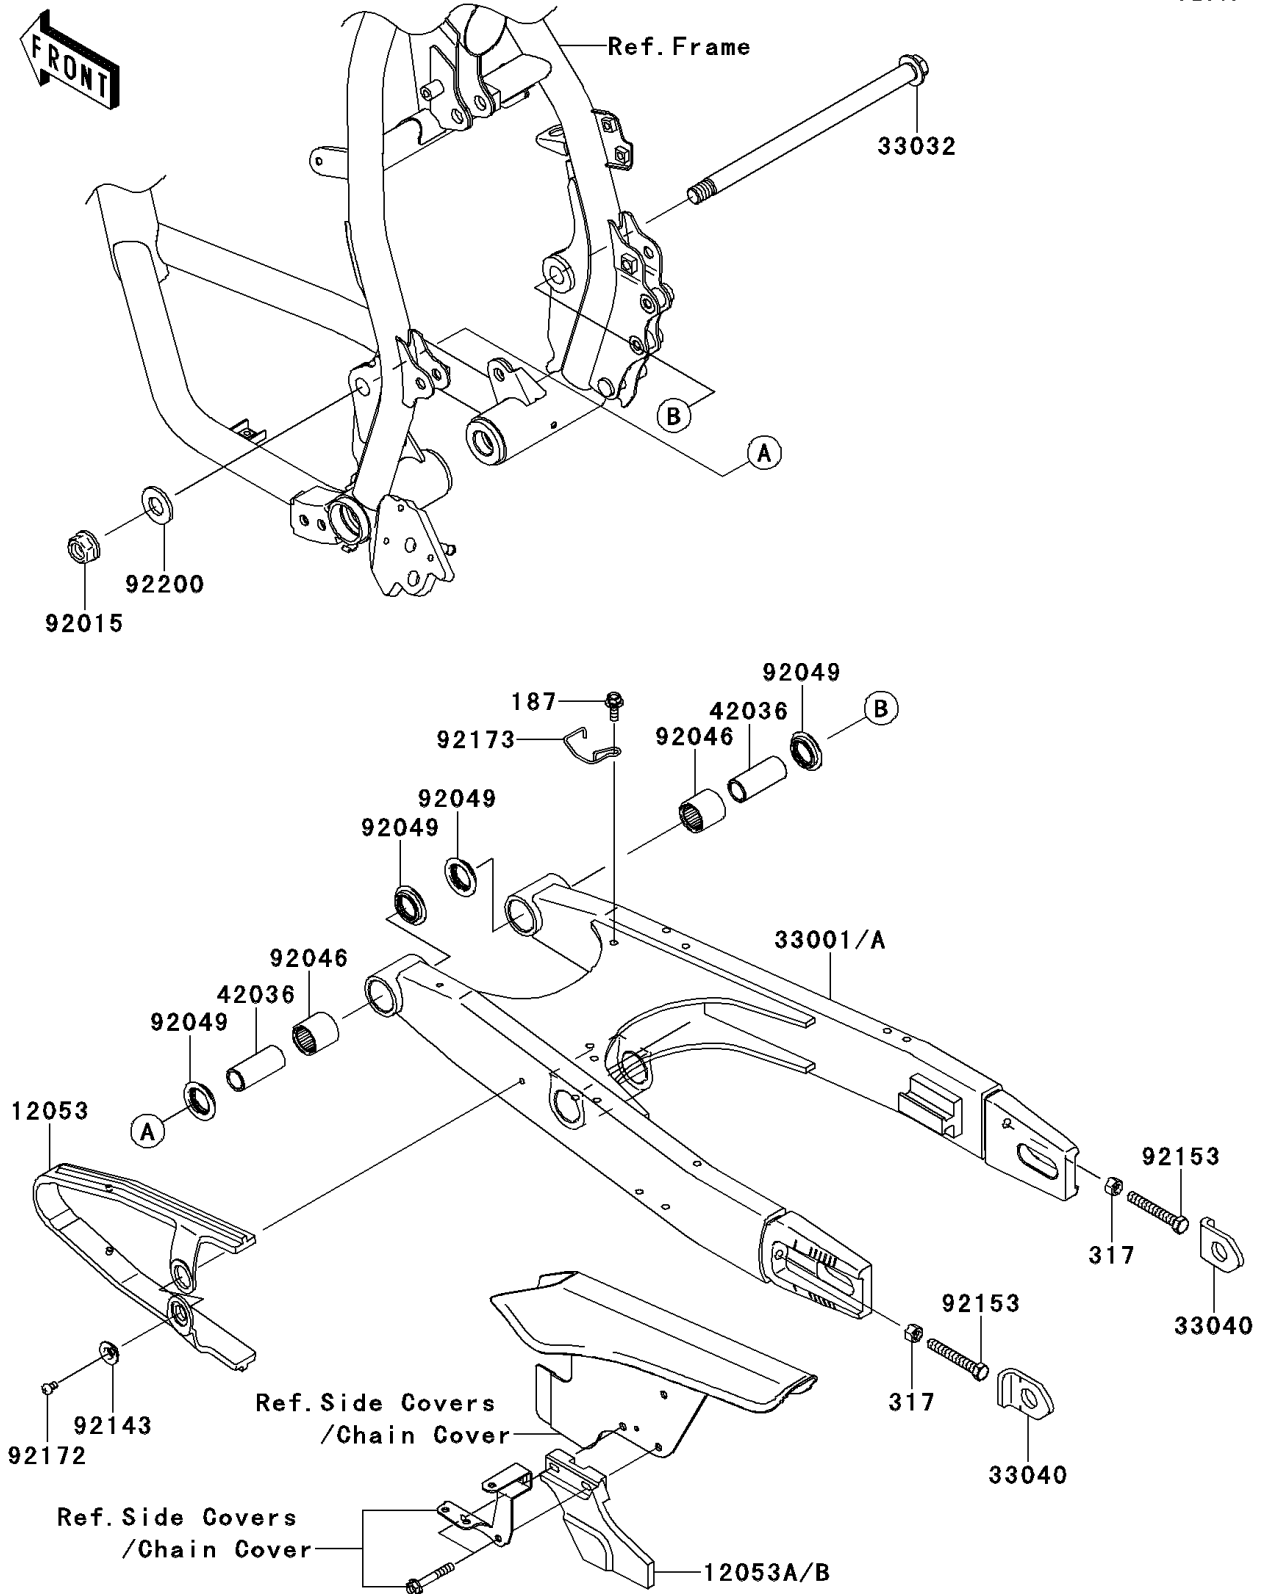

2014 KLR™ 650

PARTS DIAGRAM

Swingarm

F2141