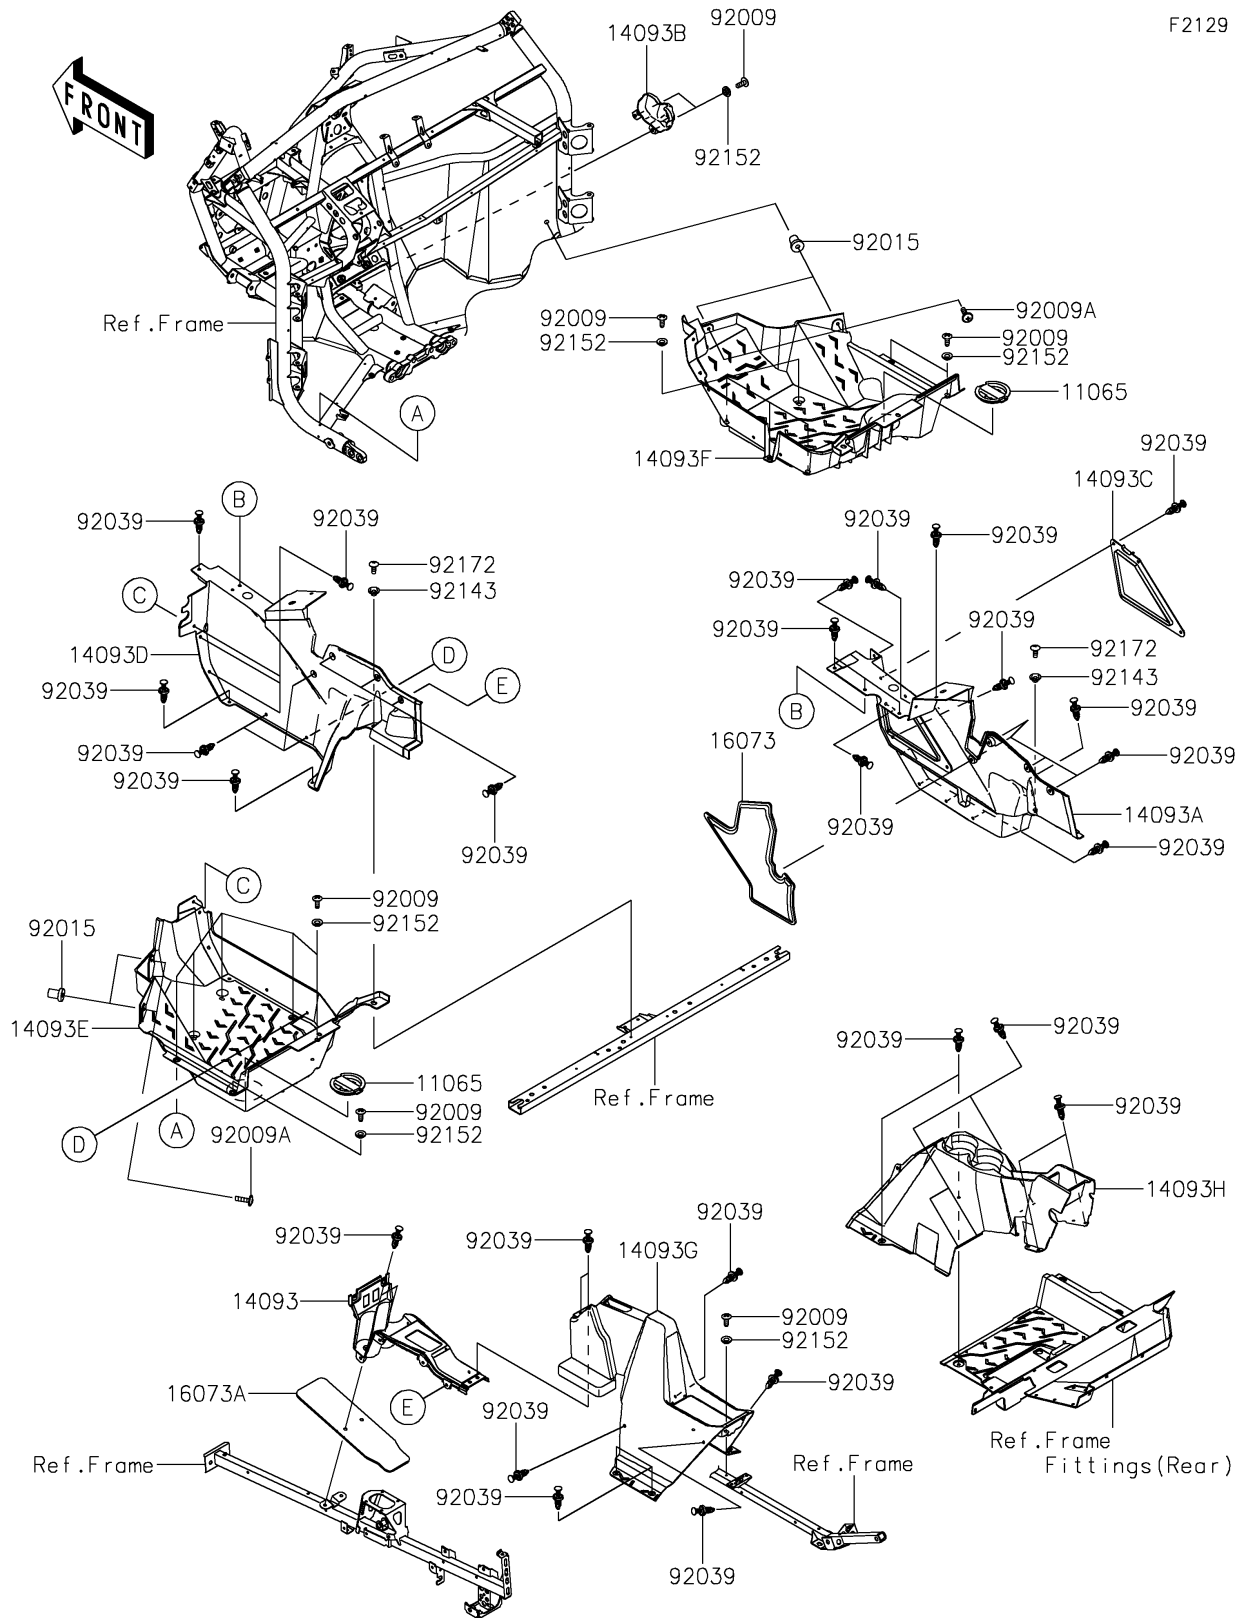

2026 TERYX® KRX4™ 1000

PARTS DIAGRAM

Frame Fittings(Front)

2026 TERYX® KRX4™ 1000

PARTS LIST

Frame Fittings(Front)

ITEM NAME	PART NUMBER	QUANTITY
CAP,FLOOR (Ref # 11065)	11065-1423	2
COVER,CENTER CONSOLE,FR (Ref # 14093)	14093-0833	1
COVER,FLOOR,CNT,RH (Ref # 14093A)	14093-0838	1
COVER,FR GEAR,SIDE (Ref # 14093B)	14093-0839	1
COVER,MAINTENANCE (Ref # 14093C)	14093-0850	1
COVER,FLOOR,CNT,LH (Ref # 14093D)	14093-1161	1
COVER,FLOOR,LH (Ref # 14093E)	14093-1208	1
COVER,FLOOR,RH (Ref # 14093F)	14093-1209	1
COVER,CENTER CONSOLE,CNT (Ref # 14093G)	14093-1225	1
COVER,CENTER CONSOLE,RR (Ref # 14093H)	14093-1226	1
INSULATOR (Ref # 16073)	16073-0898	1
INSULATOR (Ref # 16073A)	16073-0940	1
SCREW,TAPPING,6X16 (Ref # 92009)	92009-1166	15
SCREW,6X22,BLACK (Ref # 92009A)	92009-1256	4
NUT,RUBBER,6MM (Ref # 92015)	92015-1692	4
RIVET (Ref # 92039)	92039-0865	55
COLLAR (Ref # 92143)	92143-1057	2
COLLAR,6.3X9.5X4.1 (Ref # 92152)	92152-1571	15
SCREW,TAPPING,6X16 (Ref # 92172)	92172-0739	2