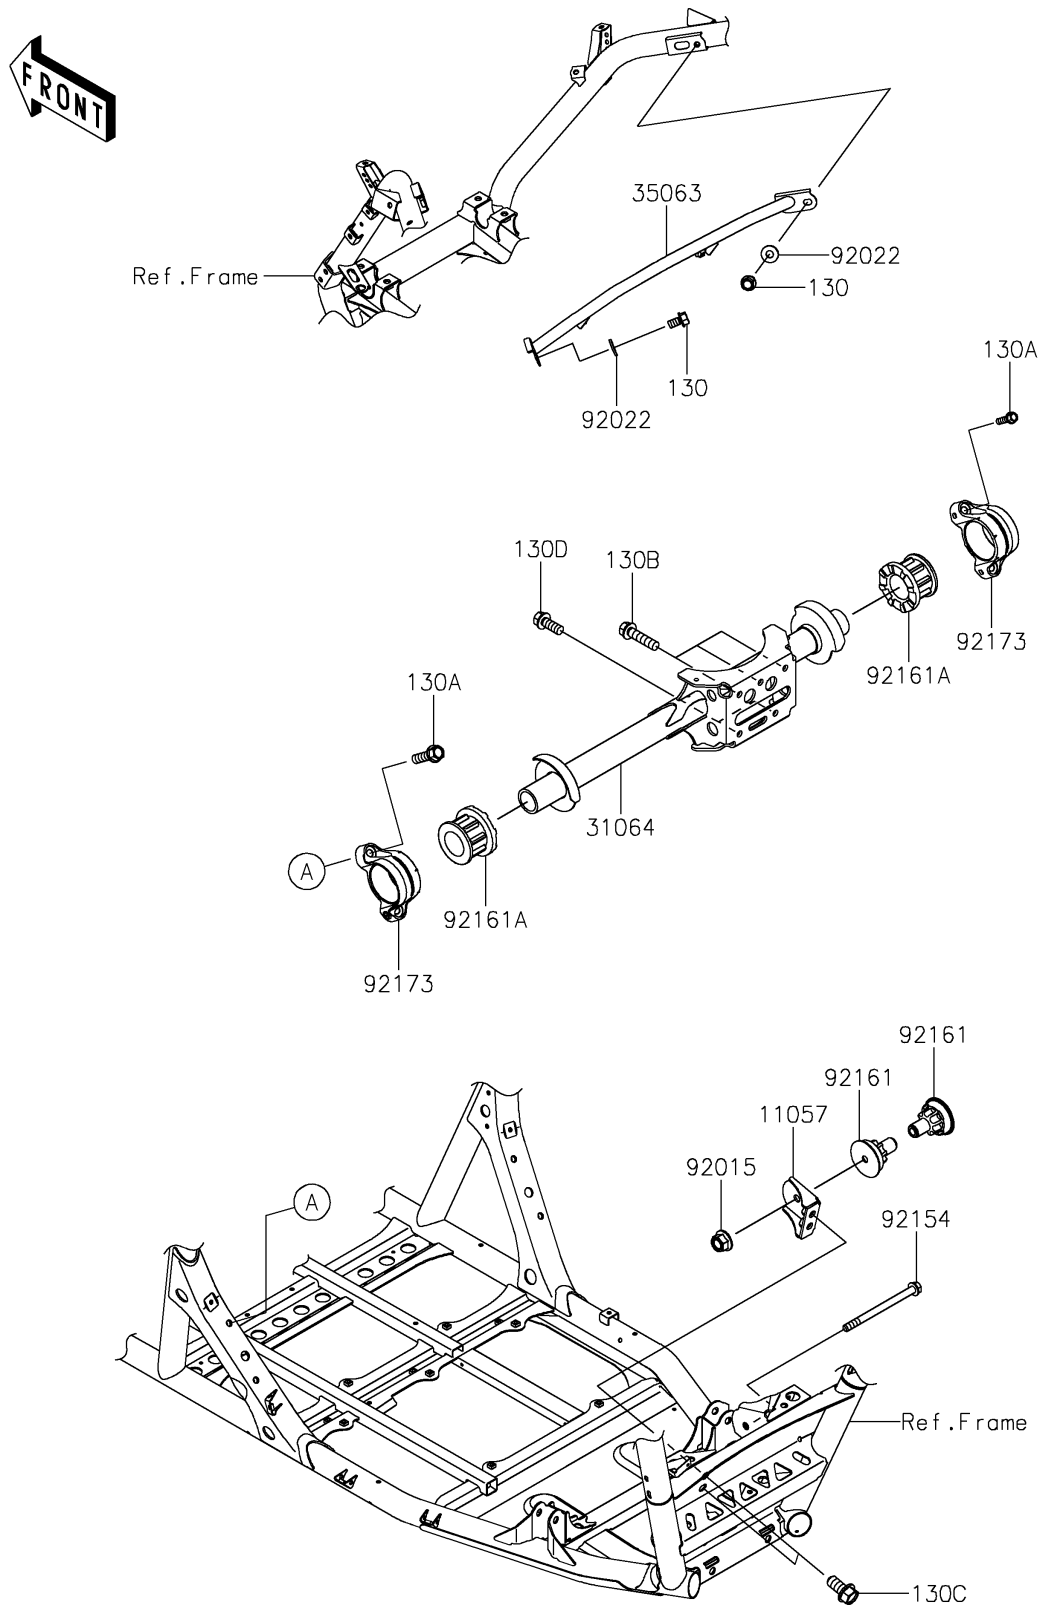

2026 TERYX® KRX4™ 1000

PARTS DIAGRAM

Engine Mount

F2122

2026 TERYX® KRX4™ 1000

PARTS LIST

Engine Mount

| ITEM NAME | PART NUMBER | QUANTITY |
|-------------------------------------|-------------|----------|
| BRACKET,RR (Ref # 11057) | 11057-2103 | 1 |
| PIPE-COMP,FR (Ref # 31064) | 31064-0732 | 1 |
| STAY,UPP (Ref # 35063) | 35063-1606 | 1 |
| NUT,LOCK,FLANGED,12MM (Ref # 92015) | 92015-1433 | 1 |
| WASHER,8.2X19X2 (Ref # 92022) | 92022-1533 | 2 |
| BOLT,FLANGED,12X160 (Ref # 92154) | 92154-3916 | 1 |
| DAMPER (Ref # 92161) | 92161-2171 | 2 |
| DAMPER (Ref # 92161A) | 92161-2205 | 2 |
| CLAMP (Ref # 92173) | 92173-2399 | 2 |
| BOLT-FLANGED,8X14 (Ref # 130) | 130BA0814 | 2 |
| BOLT-FLANGED,10X35 (Ref # 130A) | 130CA1035 | 4 |
| BOLT-FLANGED,10X40 (Ref # 130B) | 130CA1040 | 3 |
| BOLT-FLANGED,12X25 (Ref # 130C) | 130CA1225 | 2 |
| BOLT-FLANGED,10X25 (Ref # 130D) | 130CB1025 | 2 |