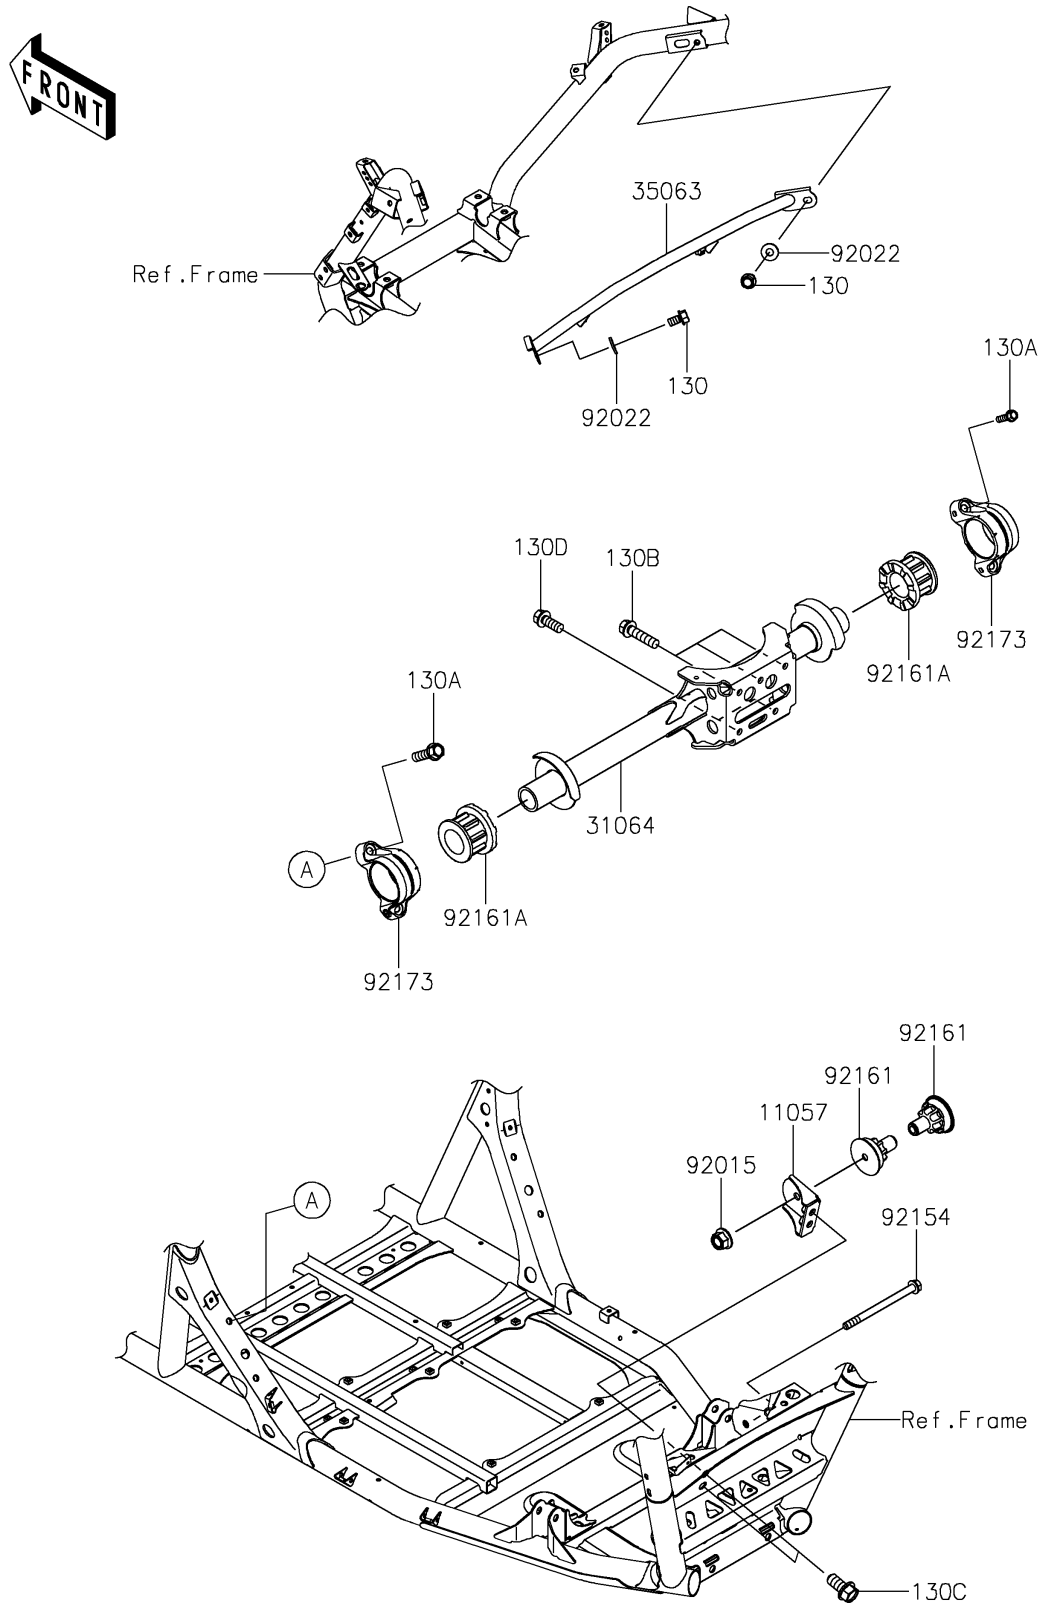

2026 Teryx KRX4 1000

PARTS DIAGRAM

Engine Mount

F2122

2026 Teryx KRX4 1000

PARTS LIST

Engine Mount

ITEM NAME	PART NUMBER	QUANTITY
BRACKET,RR (Ref # 11057)	11057-2103	1
PIPE-COMP,FR (Ref # 31064)	31064-0732	1
STAY,UPP (Ref # 35063)	35063-1606	1
NUT,LOCK,FLANGED,12MM (Ref # 92015)	92015-1433	1
WASHER,8.2X19X2 (Ref # 92022)	92022-1533	2
BOLT,FLANGED,12X160 (Ref # 92154)	92154-3916	1
DAMPER (Ref # 92161)	92161-2171	2
DAMPER (Ref # 92161A)	92161-2205	2
CLAMP (Ref # 92173)	92173-2399	2
BOLT-FLANGED,8X14 (Ref # 130)	130BA0814	2
BOLT-FLANGED,10X35 (Ref # 130A)	130CA1035	4
BOLT-FLANGED,10X40 (Ref # 130B)	130CA1040	3
BOLT-FLANGED,12X25 (Ref # 130C)	130CA1225	2
BOLT-FLANGED,10X25 (Ref # 130D)	130CB1025	2