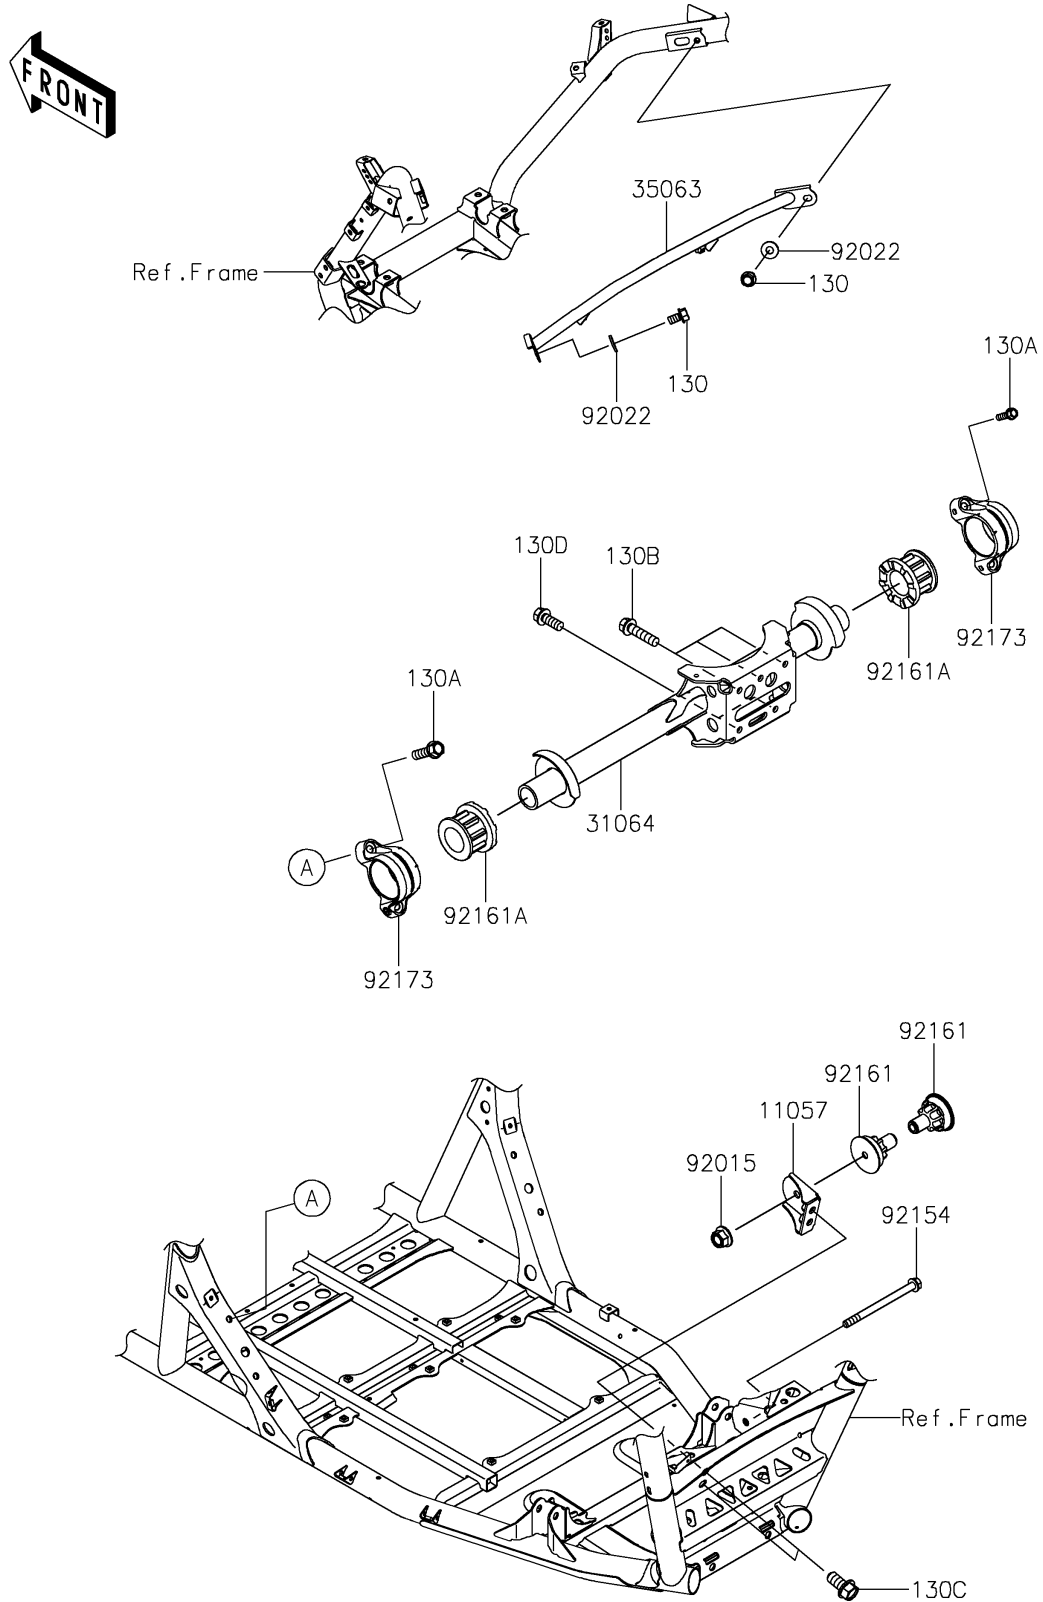

2025 Teryx KRX4 1000

PARTS DIAGRAM

Engine Mount

F2122

2025 Teryx KRX4 1000

PARTS LIST

Engine Mount

ITEM NAME	PART NUMBER	QUANTITY
BRACKET,RR (Ref # 11057)	11057-2103	1
PIPE-COMP,FR (Ref # 31064)	31064-0732	1
STAY,UPP (Ref # 35063)	35063-1606	1
NUT,LOCK,FLANGED,12MM (Ref # 92015)	92015-1433	1
WASHER,8.2X19X2 (Ref # 92022)	92022-1533	2
BOLT,FLANGED,12X160 (Ref # 92154)	92154-3916	1
DAMPER (Ref # 92161)	92161-2171	2
DAMPER (Ref # 92161A)	92161-2205	2
CLAMP (Ref # 92173)	92173-2399	2
BOLT-FLANGED,8X14 (Ref # 130)	130BA0814	2
BOLT-FLANGED,10X35 (Ref # 130A)	130CA1035	4
BOLT-FLANGED,10X40 (Ref # 130B)	130CA1040	3
BOLT-FLANGED,12X25 (Ref # 130C)	130CA1225	2
BOLT-FLANGED,10X25 (Ref # 130D)	130CB1025	2