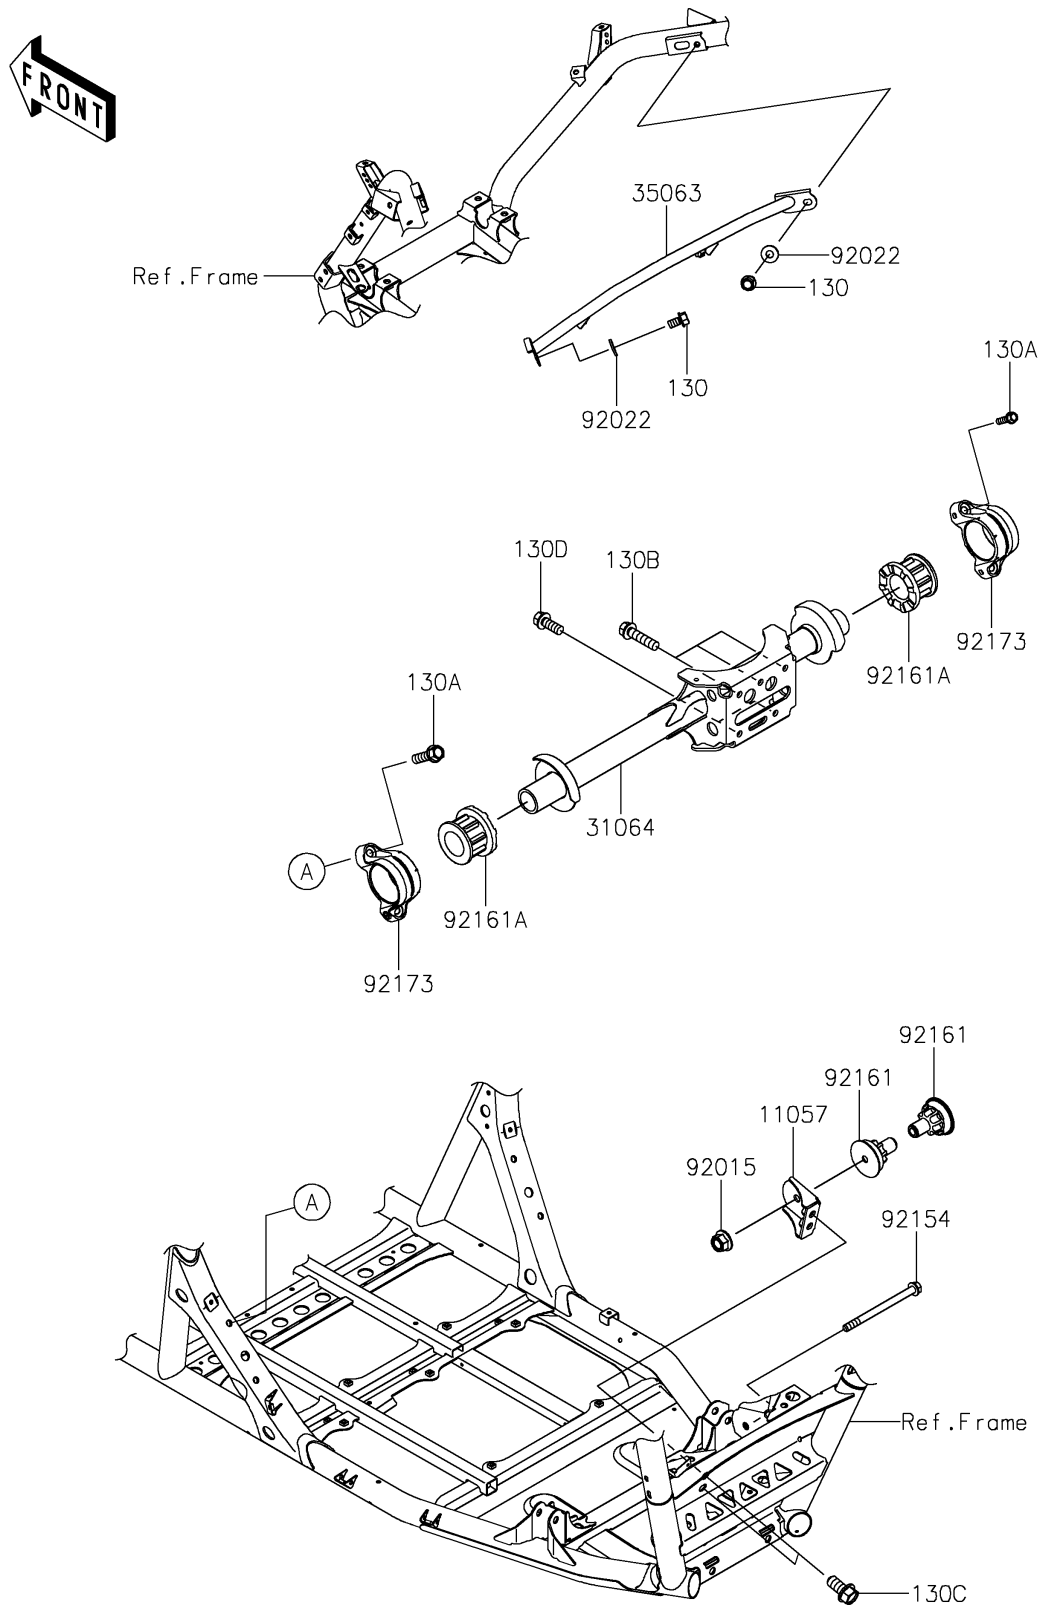

2025 TERYX® KRX4™ 1000

PARTS DIAGRAM

Engine Mount

F2122

2025 TERYX® KRX4™ 1000

PARTS LIST

Engine Mount

ITEM NAME	PART NUMBER	QUANTITY
BRACKET,RR (Ref # 11057)	11057-2103	1
PIPE-COMP,FR (Ref # 31064)	31064-0732	1
STAY,UPP (Ref # 35063)	35063-1606	1
NUT,LOCK,FLANGED,12MM (Ref # 92015)	92015-1433	1
WASHER,8.2X19X2 (Ref # 92022)	92022-1533	2
BOLT,FLANGED,12X160 (Ref # 92154)	92154-3916	1
DAMPER (Ref # 92161)	92161-2171	2
DAMPER (Ref # 92161A)	92161-2205	2
CLAMP (Ref # 92173)	92173-2399	2
BOLT-FLANGED,8X14 (Ref # 130)	130BA0814	2
BOLT-FLANGED,10X35 (Ref # 130A)	130CA1035	4
BOLT-FLANGED,10X40 (Ref # 130B)	130CA1040	3
BOLT-FLANGED,12X25 (Ref # 130C)	130CA1225	2
BOLT-FLANGED,10X25 (Ref # 130D)	130CB1025	2