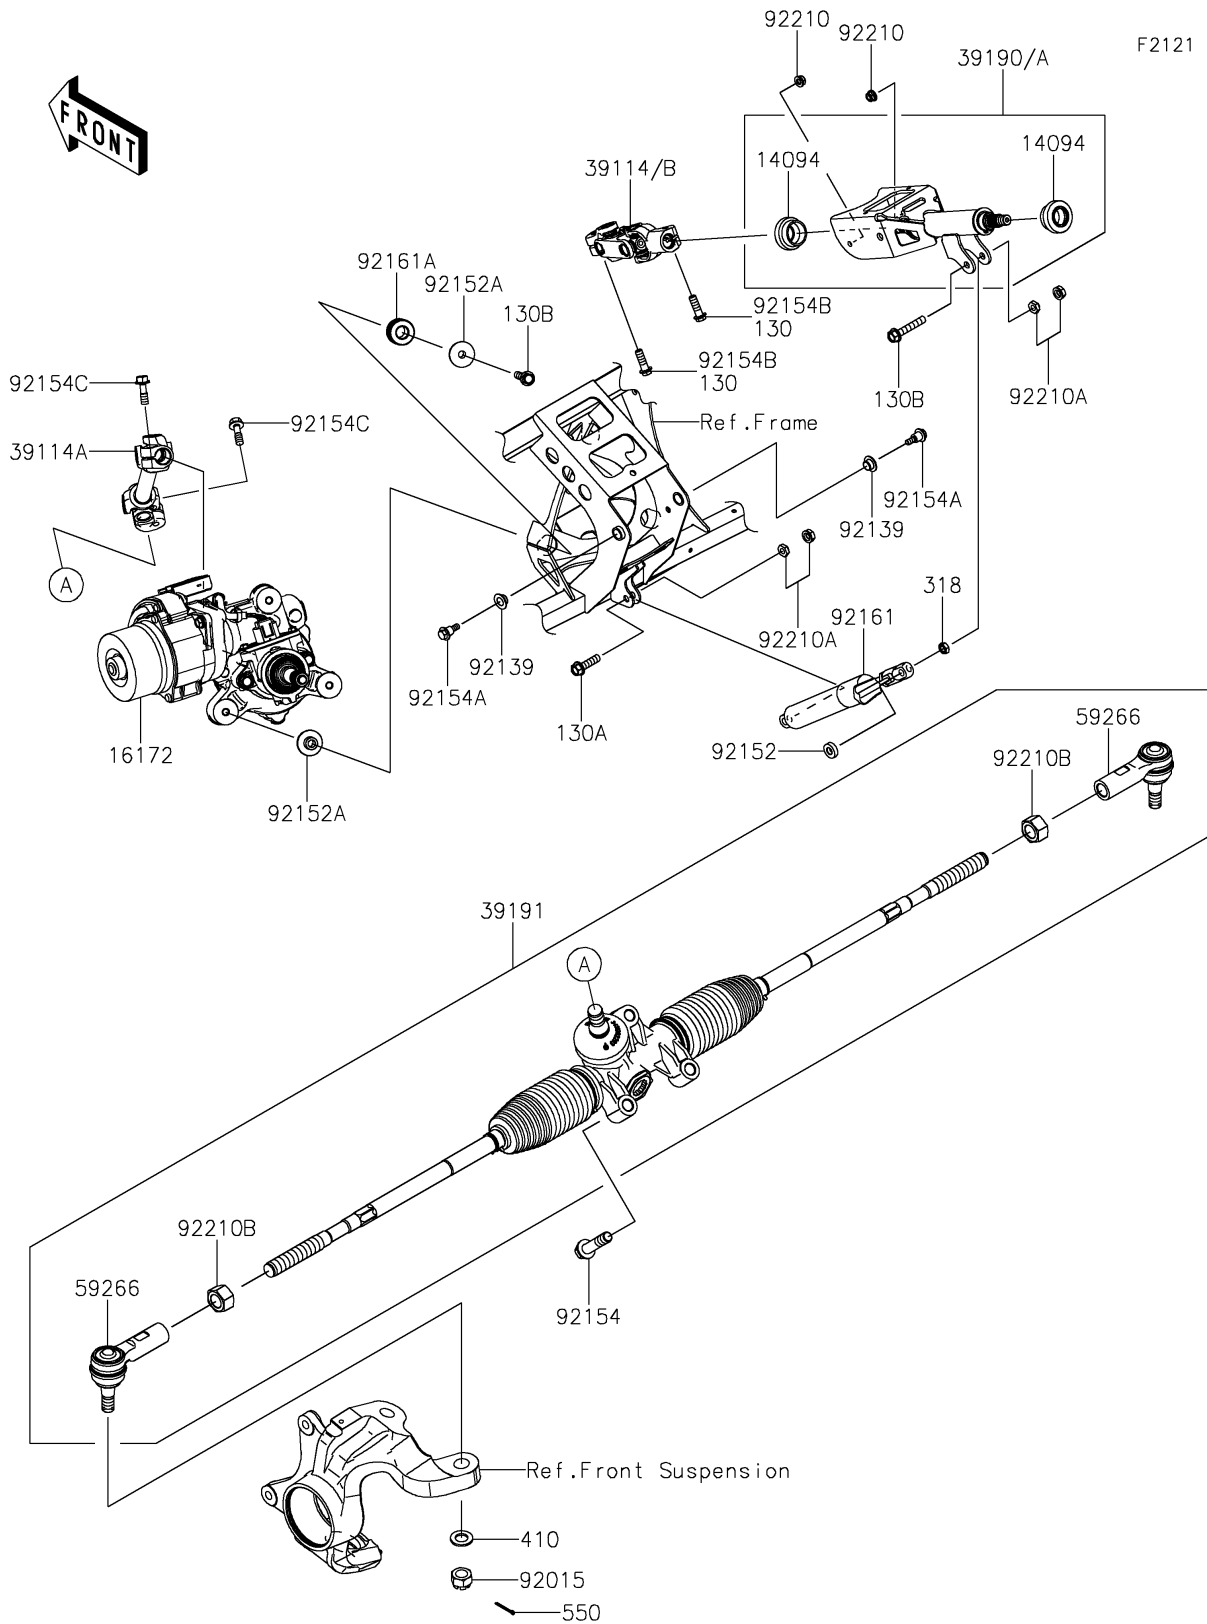

2026 TERYX® KRX4™ 1000

PARTS DIAGRAM

Steering Shaft

2026 TERYX® KRX4™ 1000

PARTS LIST

Steering Shaft

ITEM NAME	PART NUMBER	QUANTITY
COVER,STEERING SHAFT (Ref # 14094)	14094-0322	2
ACTUATOR,EPS (Ref # 16172)	16172-0043	1
SHAFT-COMP-STRG,UPP (Ref # 39114)	39114-0024	1
SHAFT-COMP-STRG,LWR (Ref # 39114A)	39114-0043	1
SHAFT-ASSY-STEERING (Ref # 39190)	39190-0018	1
GEAR-ASSY-STEERING (Ref # 39191)	39191-0040	1
JOINT-BALL (Ref # 59266)	59266-0743	2
NUT,CASTLE,14MM (Ref # 92015)	92015-1841	2
BUSHING (Ref # 92139)	92139-0230	2
COLLAR,8.2X18X5 (Ref # 92152)	92152-1848	1
COLLAR,8.5X30X10.6 (Ref # 92152A)	92152-2149	6
BOLT,FLANGED,12X50 (Ref # 92154)	92154-1008	3
BOLT,6X21.5 (Ref # 92154A)	92154-1320	2
BOLT,FLANGED,8X25 (Ref # 92154B)	92154-2190	2
BOLT,FLANGED,8X39 (Ref # 92154C)	92154-7043	2
DAMPER,STEERING TILT (Ref # 92161)	92161-2186	1
DAMPER (Ref # 92161A)	92161-2187	3
NUT,LOCK,FLANGED,6MM (Ref # 92210)	92210-0303	2
NUT,HARD LOCK,8MM (Ref # 92210A)	92210-0934	2
NUT (Ref # 92210B)	92210-1903	2
BOLT-FLANGED,8X30 (Ref # 130A)	130CA0830	1
BOLT-FLANGED,8X45 (Ref # 130B)	130CA0845	4
NUT-HEX-SMALL,8MM (Ref # 318)	318BA0800	1
WASHER-PLAIN-SMALL,14MM (Ref # 410)	410AA1400	2
PIN-COTTER,3.0X25 (Ref # 550)	550AA3025	2