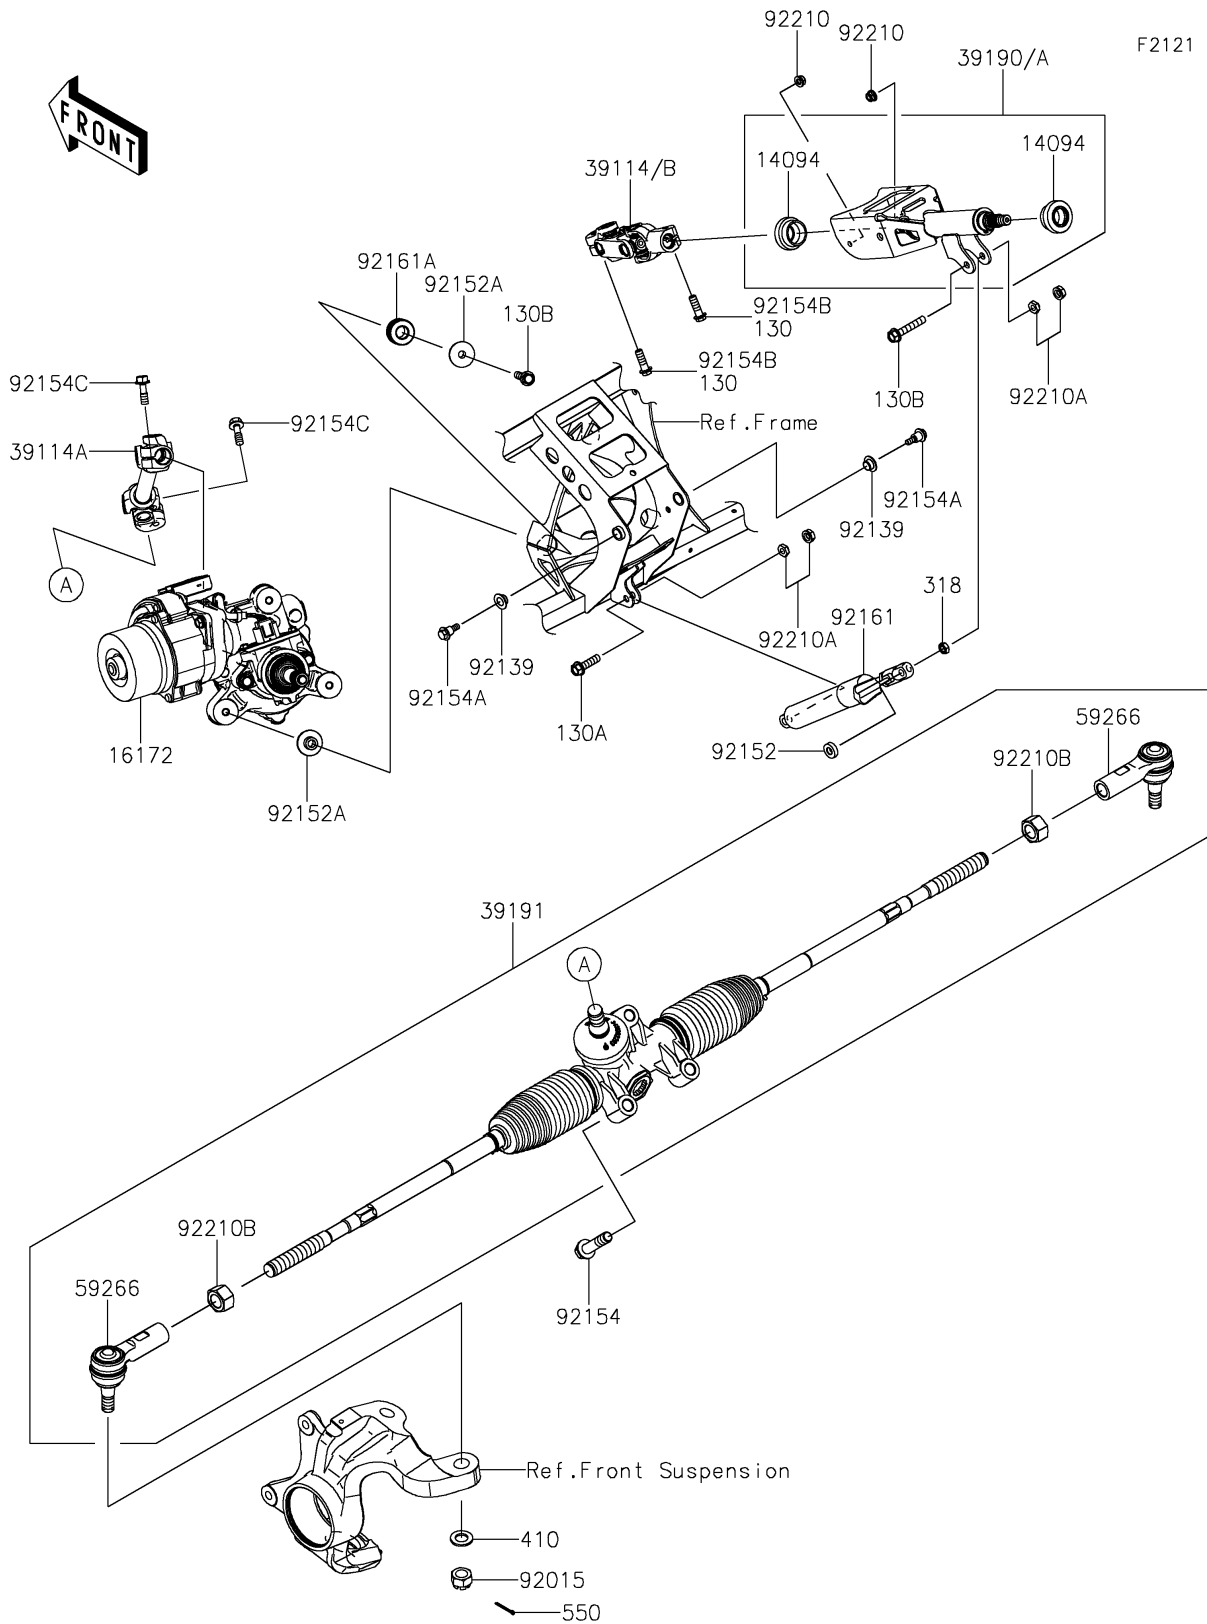

2025 Teryx KRX4 1000

PARTS DIAGRAM

Steering Shaft

2025 Teryx KRX4 1000

PARTS LIST

Steering Shaft

ITEM NAME	PART NUMBER	QUANTITY
COVER,STEERING SHAFT (Ref # 14094)	14094-0322	2
ACTUATOR,EPS (Ref # 16172)	16172-0043	1
SHAFT-COMP-STRG,UPP (Ref # 39114)	39114-0024	1
SHAFT-COMP-STRG,LWR (Ref # 39114A)	39114-0043	1
SHAFT-ASSY-STEERING (Ref # 39190)	39190-0018	1
GEAR-ASSY-STEERING (Ref # 39191)	39191-0040	1
JOINT-BALL (Ref # 59266)	59266-0743	2
NUT,CASTLE,14MM (Ref # 92015)	92015-1841	2
BUSHING (Ref # 92139)	92139-0230	2
COLLAR,8.2X18X5 (Ref # 92152)	92152-1848	1
COLLAR,8.5X30X10.6 (Ref # 92152A)	92152-2149	6
BOLT,FLANGED,12X50 (Ref # 92154)	92154-1008	3
BOLT,6X21.5 (Ref # 92154A)	92154-1320	2
BOLT,FLANGED,8X25 (Ref # 92154B)	92154-2190	2
BOLT,FLANGED,8X39 (Ref # 92154C)	92154-7043	2
DAMPER,STEERING TILT (Ref # 92161)	92161-2186	1
DAMPER (Ref # 92161A)	92161-2187	3
NUT,LOCK,FLANGED,6MM (Ref # 92210)	92210-0303	2
NUT,HARD LOCK,8MM (Ref # 92210A)	92210-0934	2
NUT (Ref # 92210B)	92210-1903	2
BOLT-FLANGED,8X30 (Ref # 130A)	130CA0830	1
BOLT-FLANGED,8X45 (Ref # 130B)	130CA0845	4
NUT-HEX-SMALL,8MM (Ref # 318)	318BA0800	1
WASHER-PLAIN-SMALL,14MM (Ref # 410)	410AA1400	2
PIN-COTTER,3.0X25 (Ref # 550)	550AA3025	2