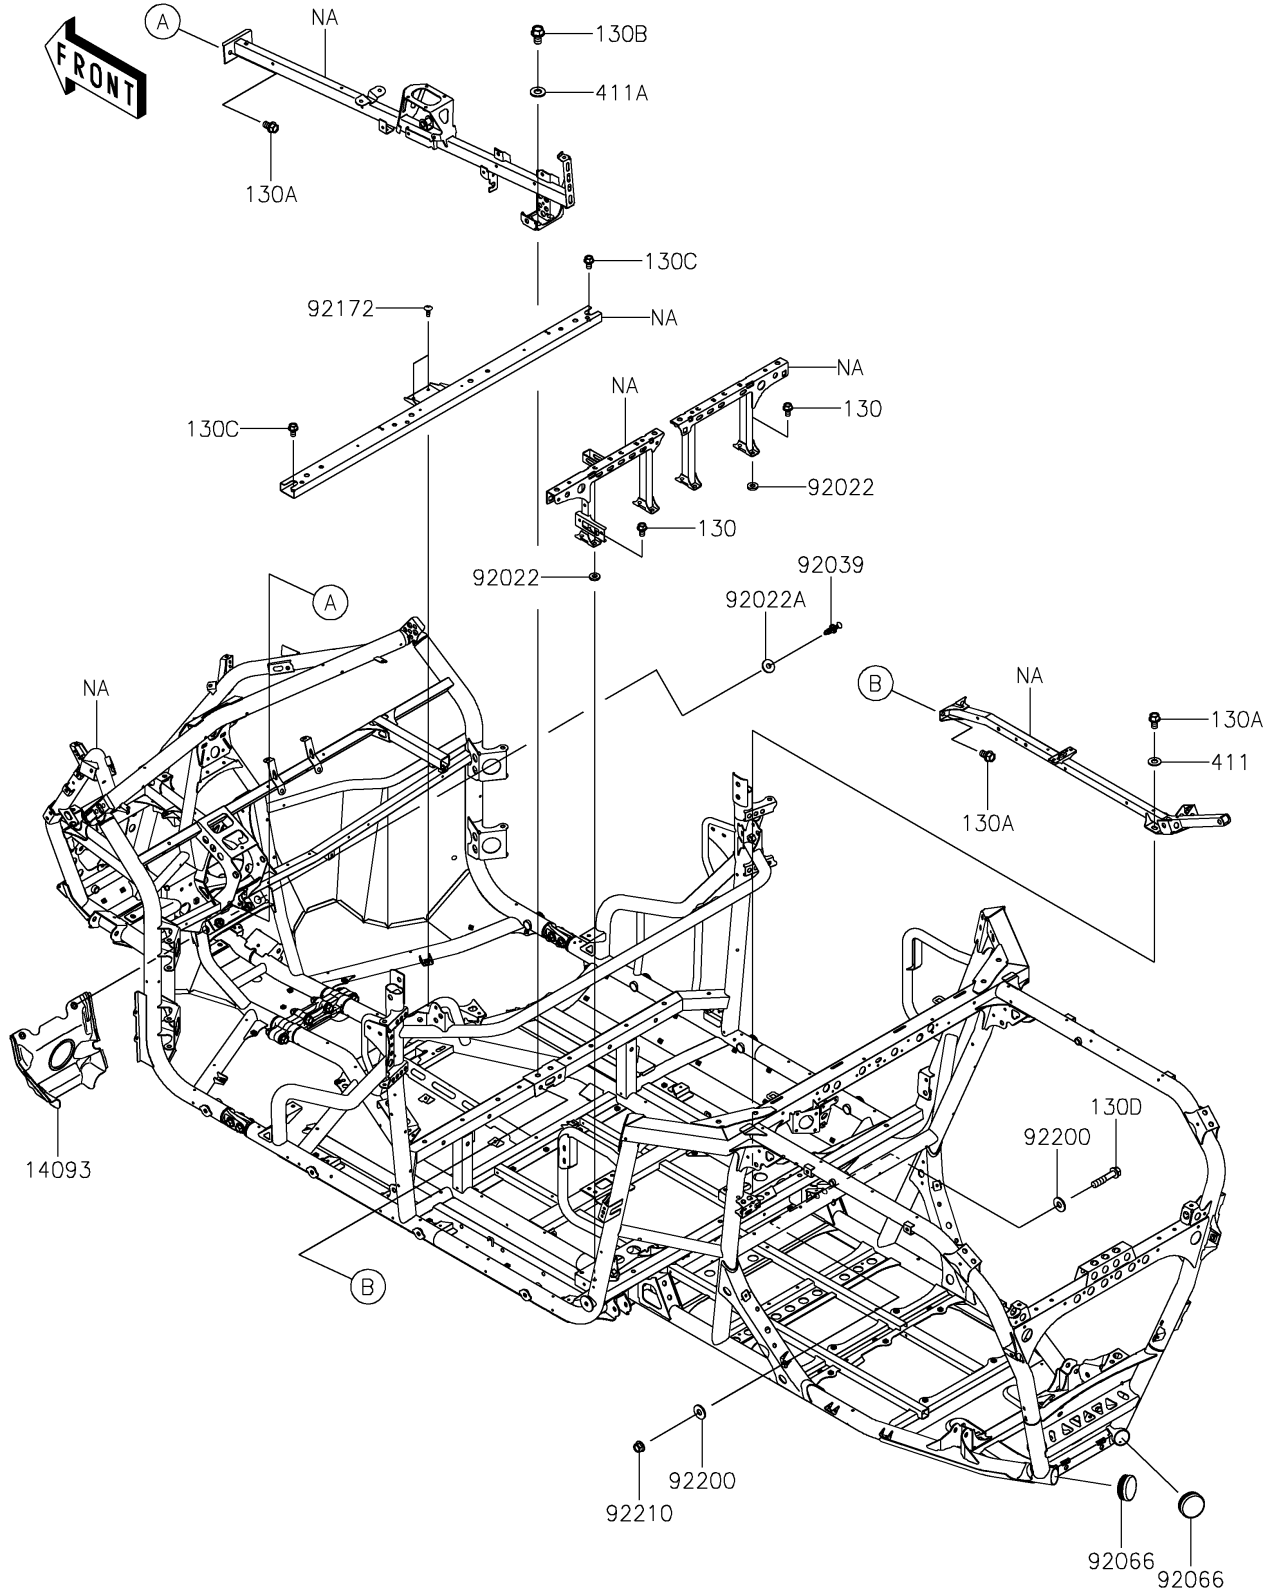

2026 Teryx KRX4 1000

PARTS DIAGRAM

Frame

F2120

2026 Teryx KRX4 1000

PARTS LIST

Frame

ITEM NAME	PART NUMBER	QUANTITY
COVER,PROPELLER SHAFT (Ref # 14093)	14093-1009	1
WASHER (Ref # 92022)	92022-2124	8
WASHER,8.4X23X2.5 (Ref # 92022A)	92022-3744	2
RIVET (Ref # 92039)	92039-0865	2
PLUG,RR END (Ref # 92066)	92066-0926	2
SCREW,TAPPING,6X16 (Ref # 92172)	92172-0739	2
WASHER,11X26X2.6 (Ref # 92200)	92200-0352	2
NUT,LOCK,FLANGED,10MM (Ref # 92210)	92210-0276	1
BOLT-FLANGED,8X14 (Ref # 130)	130BA0814	8
BOLT-FLANGED,10X16 (Ref # 130A)	130BA1016	6
BOLT-FLANGED,12X20 (Ref # 130B)	130BA1220	2
BOLT-FLANGED,8X14 (Ref # 130C)	130CA0814	2
BOLT-FLANGED,10X50 (Ref # 130D)	130CA1050	1
WASHER-PLAIN,10MM (Ref # 411)	411AA1000	2
WASHER-PLAIN,12MM (Ref # 411A)	411AA1200	2