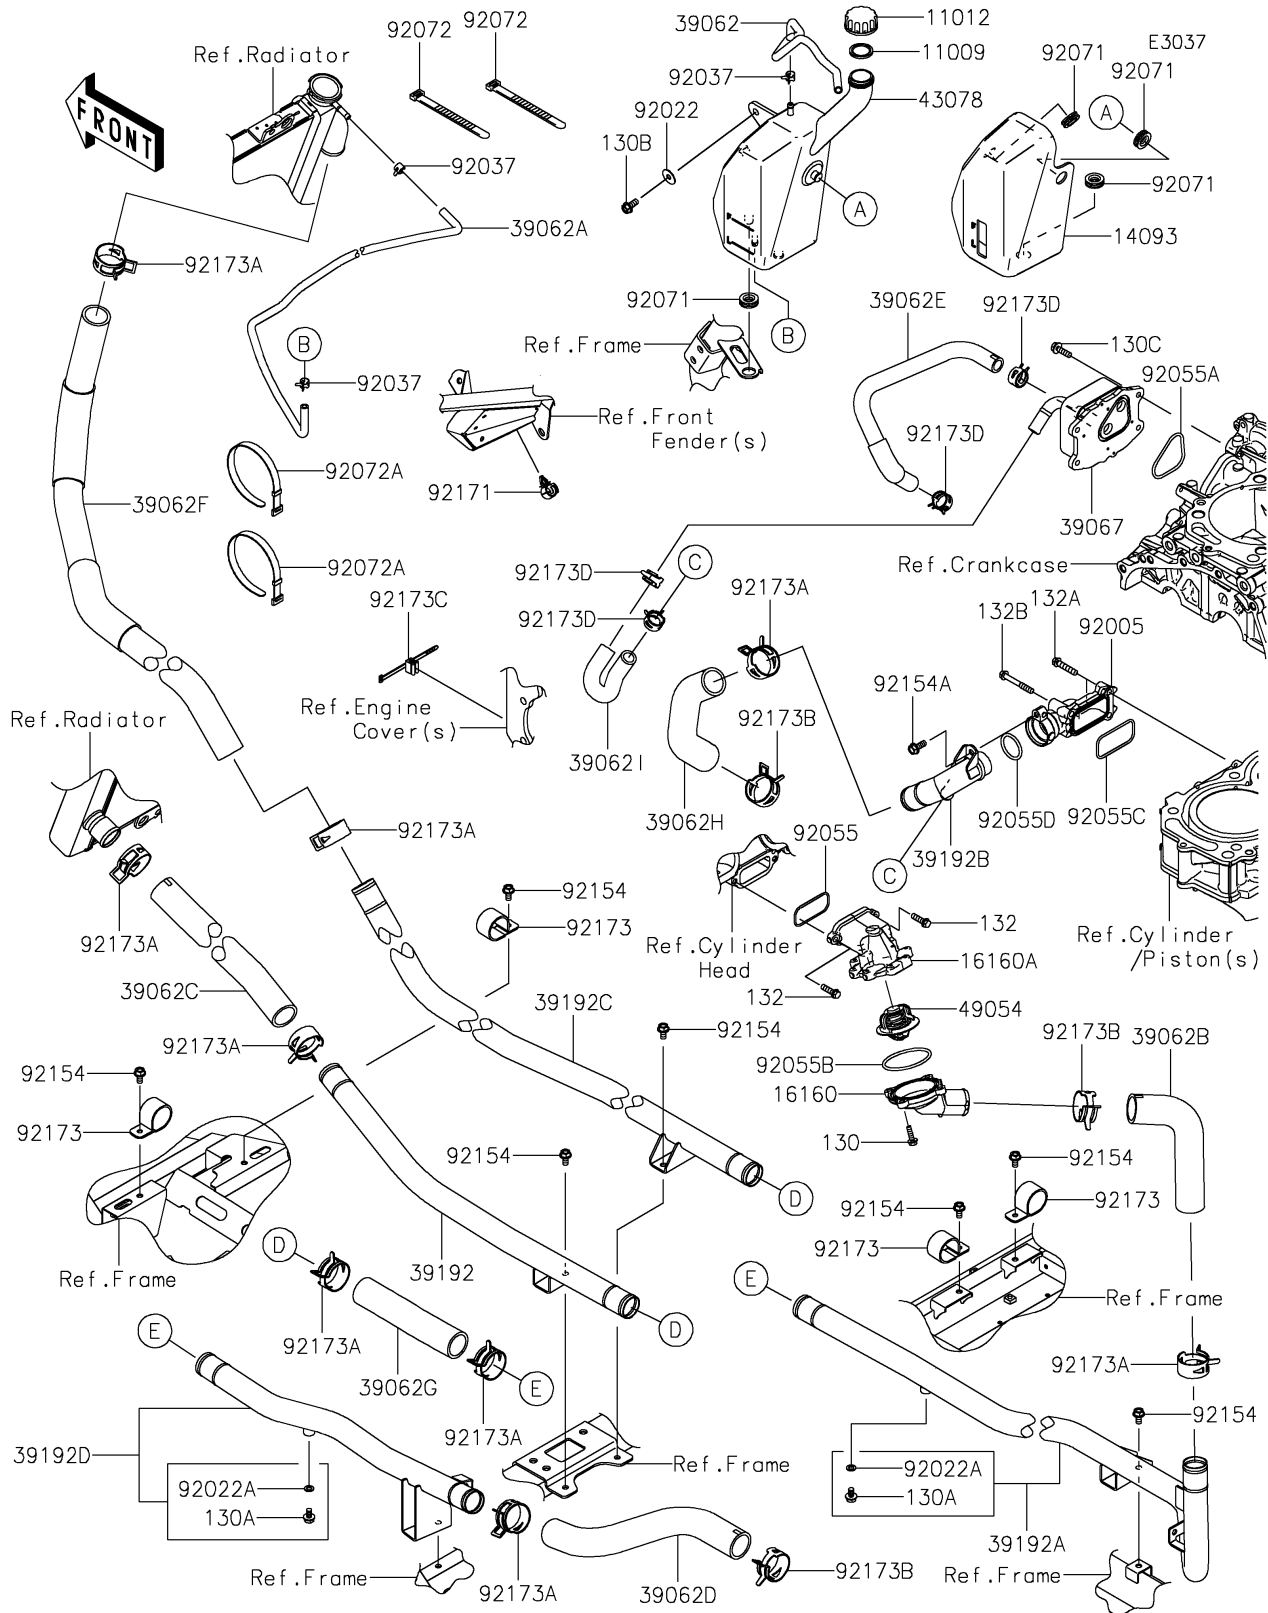

2025 TERYX® KRX4™ 1000

PARTS DIAGRAM

Water Pipe