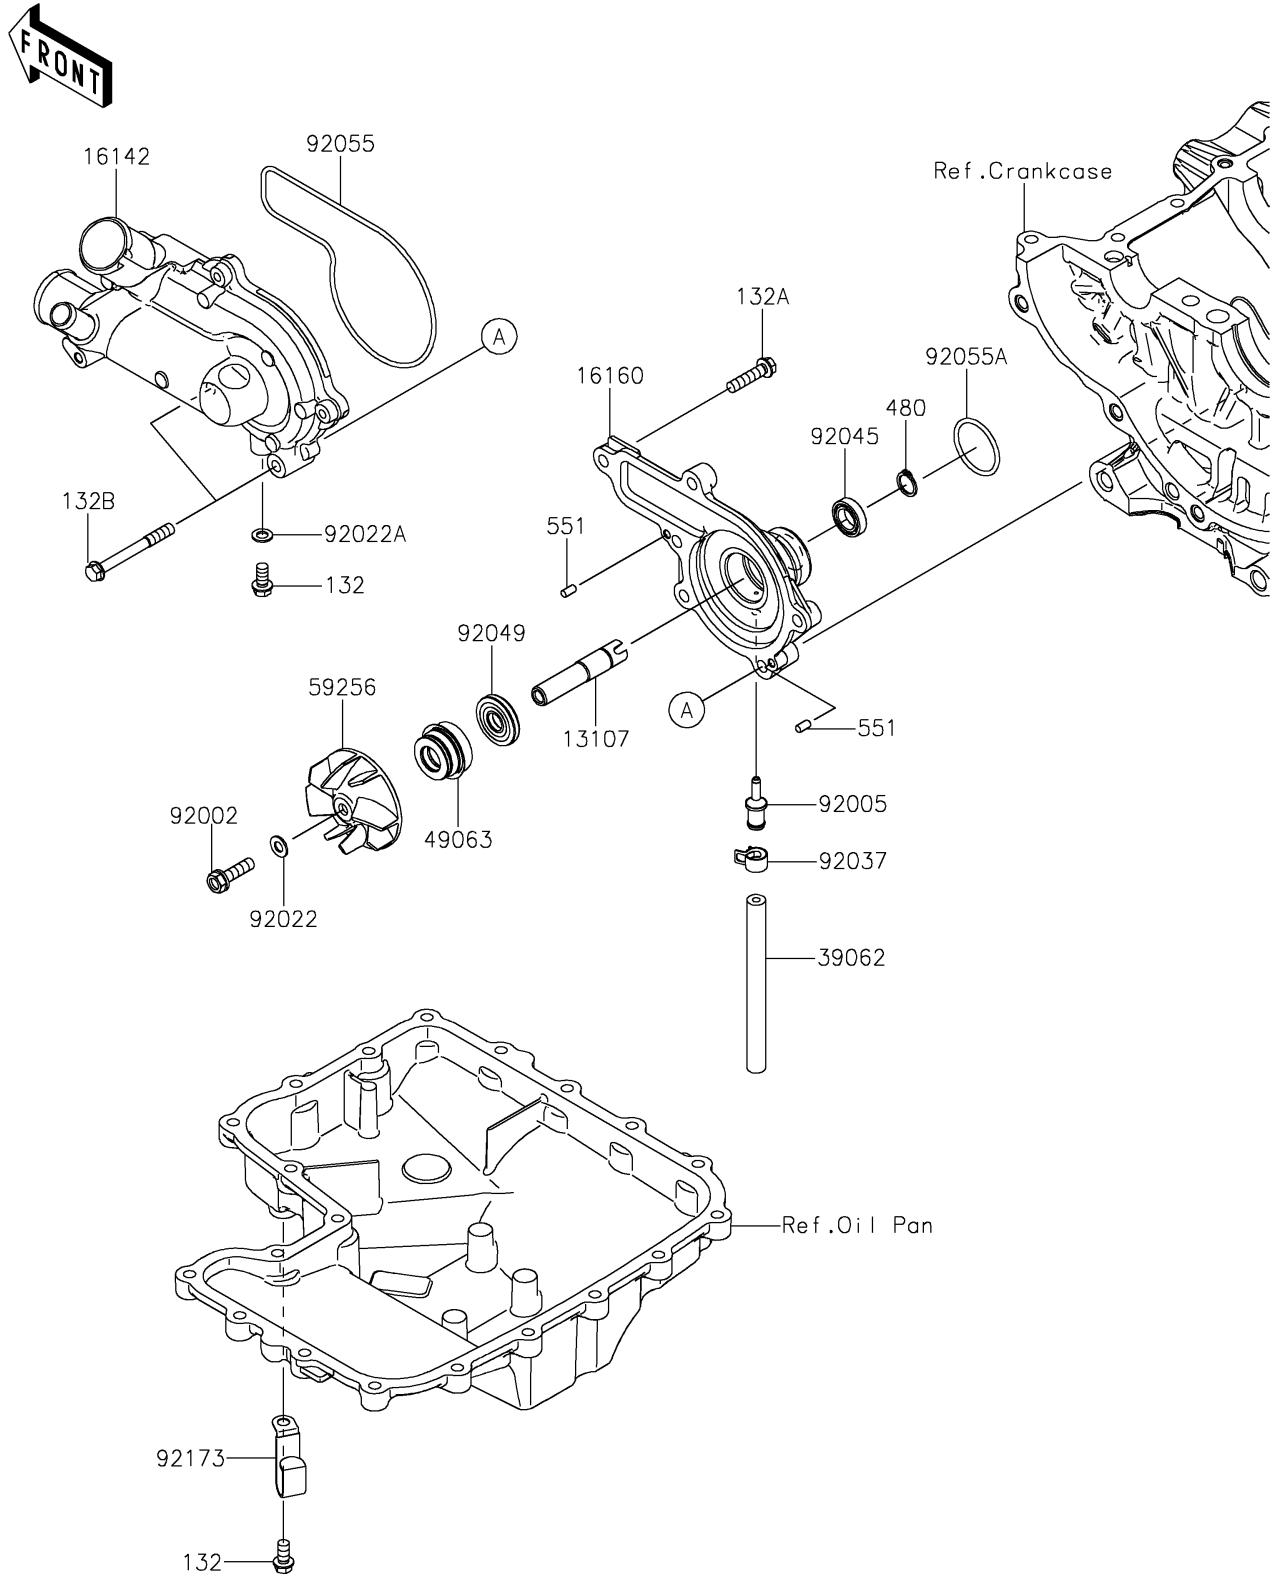

2026 Teryx KRX4 1000

PARTS DIAGRAM

Water Pump

E3031

2026 Teryx KRX4 1000

PARTS LIST

Water Pump

ITEM NAME	PART NUMBER	QUANTITY
SHAFT,WATER PUMP BODY (Ref # 13107)	13107-0894	1
COVER-PUMP,WATER (Ref # 16142)	16142-0756	1
BODY,WATER PUMP (Ref # 16160)	16160-0833	1
HOSE-COOLING,7.5X10.5X280 (Ref # 39062)	39062-1949	1
SEAL-MECHANICAL (Ref # 49063)	49063-1055	1
IMPELLER (Ref # 59256)	59256-0017	1
BOLT,6X22 (Ref # 92002)	92002-1154	1
FITTING (Ref # 92005)	92005-1482	1
WASHER,6.1X12X1 (Ref # 92022)	92022-077	1
WASHER,6.2X11X1 (Ref # 92022A)	92022-304	1
CLAMP (Ref # 92037)	92037-2113	1
BEARING-BALL,6801 (Ref # 92045)	92045-0971	1
SEAL-OIL (Ref # 92049)	92049-0778	1
RING-O,WATER PUMP COVER (Ref # 92055)	92055-0921	1
RING-O,28.7X2.4 (Ref # 92055A)	92055-0922	1
CLAMP (Ref # 92173)	92173-2336	1
BOLT-FLANGED-SMALL,6X12 (Ref # 132)	132BA0612	2
BOLT-FLANGED-SMALL,6X25 (Ref # 132A)	132BA0625	4
BOLT-FLANGED-SMALL,6X55 (Ref # 132B)	132BA0655	2
CIRCLIP-TYPE-C,12MM (Ref # 480)	480J1200	1
PIN-DOWEL,4X8 (Ref # 551)	551A0408	2