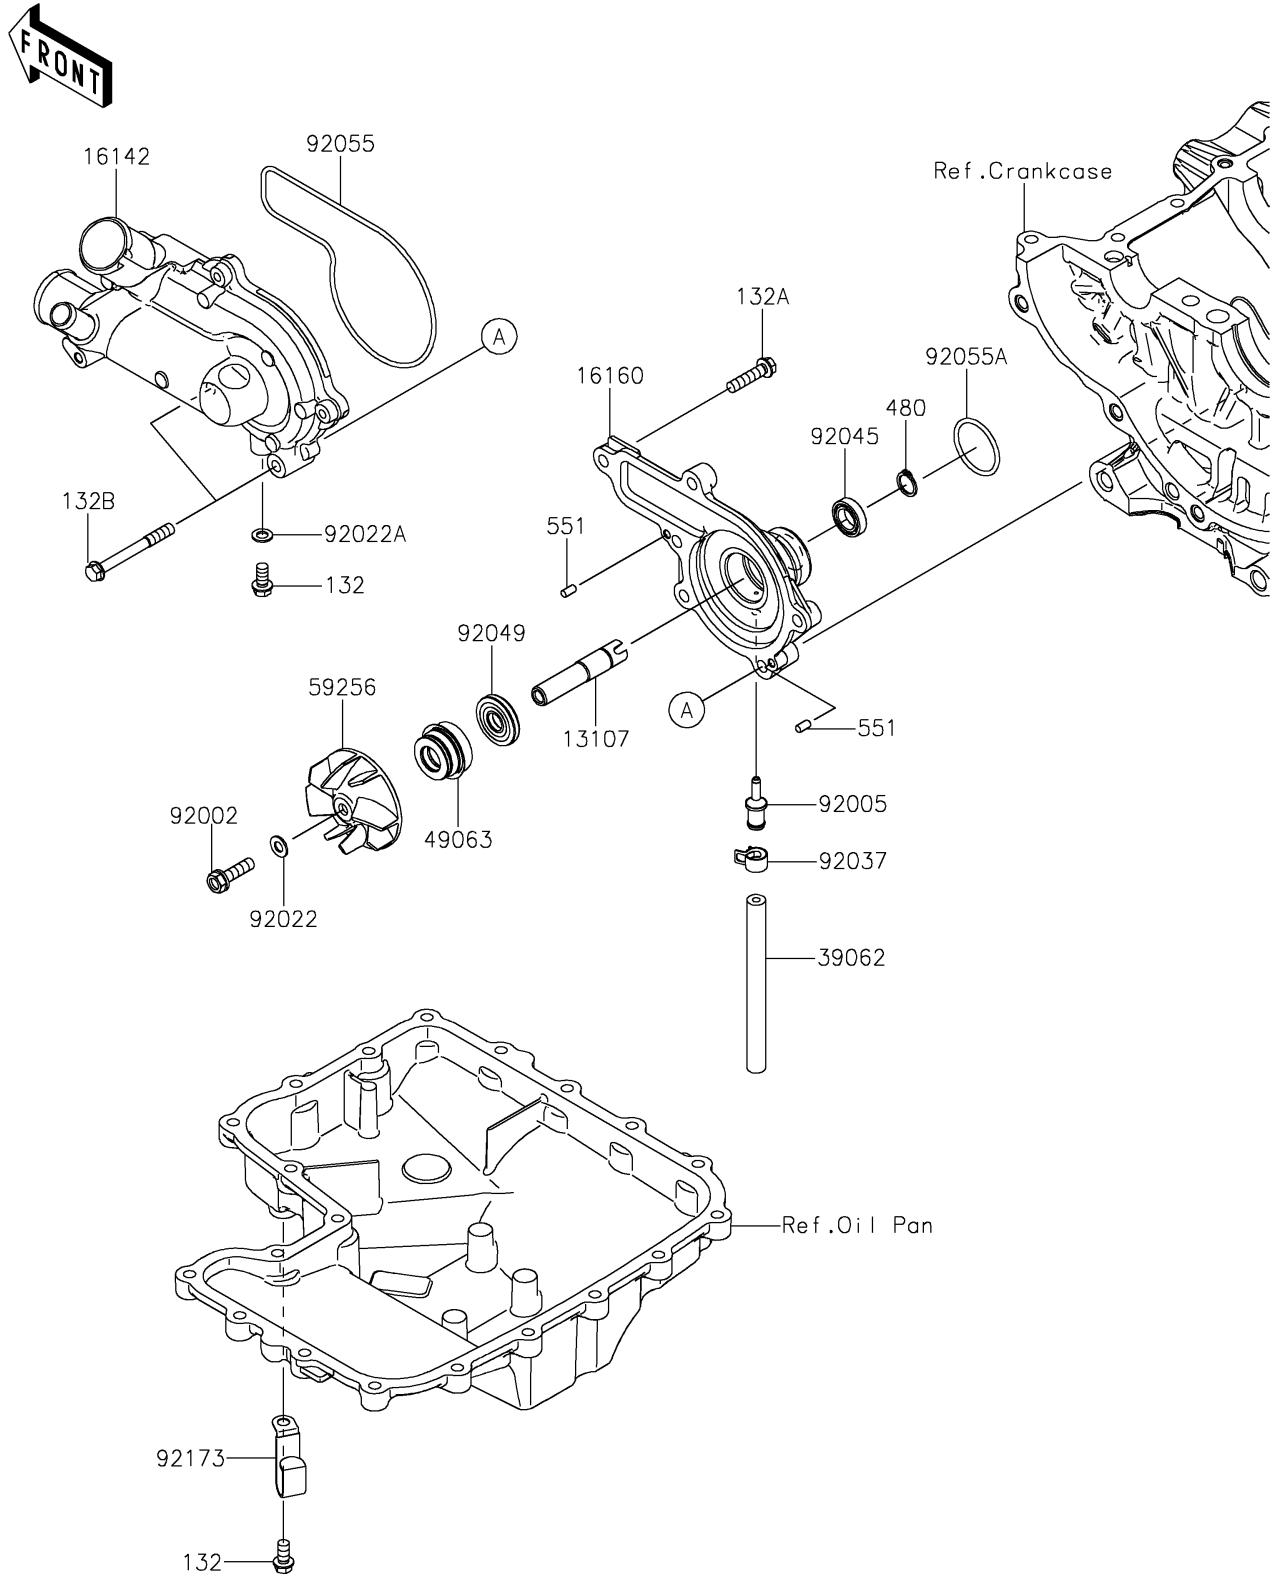

## PARTS DIAGRAM

### Water Pump

E3031

## PARTS LIST

### Water Pump

ITEM NAME	PART NUMBER	QUANTITY
SHAFT,WATER PUMP BODY (Ref # 13107)	13107-0894	1
COVER-PUMP,WATER (Ref # 16142)	16142-0756	1
BODY,WATER PUMP (Ref # 16160)	16160-0833	1
HOSE-COOLING,7.5X10.5X280 (Ref # 39062)	39062-1949	1
SEAL-MECHANICAL (Ref # 49063)	49063-1055	1
IMPELLER (Ref # 59256)	59256-0017	1
BOLT,6X22 (Ref # 92002)	92002-1154	1
FITTING (Ref # 92005)	92005-1482	1
WASHER,6.1X12X1 (Ref # 92022)	92022-077	1
WASHER,6.2X11X1 (Ref # 92022A)	92022-304	1
CLAMP (Ref # 92037)	92037-2113	1
BEARING-BALL,6801 (Ref # 92045)	92045-0971	1
SEAL-OIL (Ref # 92049)	92049-0778	1
RING-O,WATER PUMP COVER (Ref # 92055)	92055-0921	1
RING-O,28.7X2.4 (Ref # 92055A)	92055-0922	1
CLAMP (Ref # 92173)	92173-2336	1
BOLT-FLANGED-SMALL,6X12 (Ref # 132)	132BA0612	2
BOLT-FLANGED-SMALL,6X25 (Ref # 132A)	132BA0625	4
BOLT-FLANGED-SMALL,6X55 (Ref # 132B)	132BA0655	2
CIRCLIP-TYPE-C,12MM (Ref # 480)	480J1200	1
PIN-DOWEL,4X8 (Ref # 551)	551A0408	2