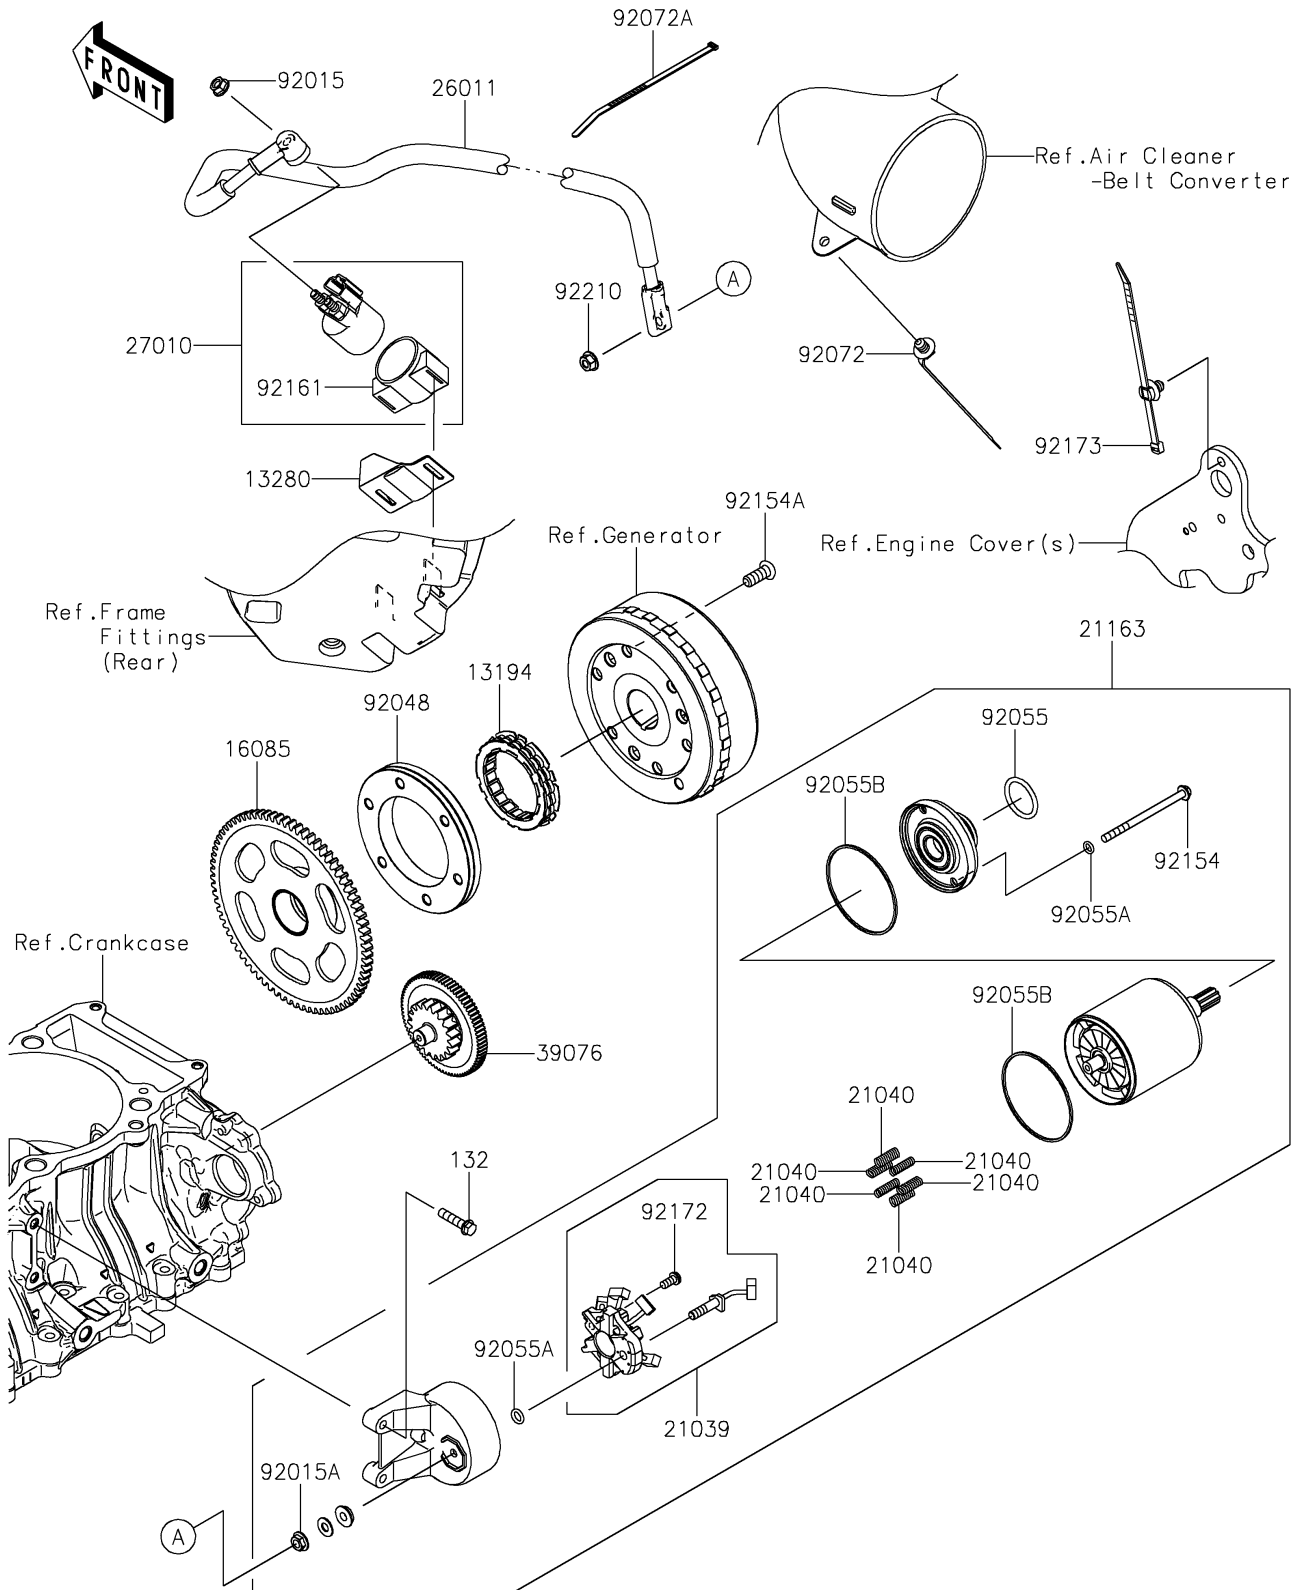

## PARTS DIAGRAM

### Starter Motor

E1840

## PARTS LIST

### Starter Motor

ITEM NAME	PART NUMBER	QUANTITY
CLUTCH-ONEWAY (Ref # 13194)	13194-0021	1
HOLDER,MAGNETIC SWITCH (Ref # 13280)	13280-0973	1
GEAR,76T (Ref # 16085)	16085-0691	1
BRUSH (Ref # 21039)	21039-0009	1
SPRING-BRUSH (Ref # 21040)	21040-0003	6
STARTER-ELECTRIC (Ref # 21163)	21163-0786	1
WIRE-LEAD (Ref # 26011)	26011-1914	1
SWITCH,MAGNETIC (Ref # 27010)	27010-0766	1
LIMITER (Ref # 39076)	39076-0050	1
NUT,FLANGED,6MM (Ref # 92015)	92015-1367	1
NUT,STARTER MOTOR (Ref # 92015A)	92015-1476	1
RACE (Ref # 92048)	92048-0041	1
RING-O (Ref # 92055)	92055-1276	1
RING-O,4.5X2.0 (Ref # 92055A)	92055-1370	3
RING-O,STARTER MOTOR (Ref # 92055B)	92055-1381	2
BAND,OS170-FT7(BLACK) (Ref # 92072)	92072-1414	1
BAND,L=292.1 (Ref # 92072A)	92072-3509	1
BOLT (Ref # 92154)	92154-0265	2
BOLT,TORX,8X20 (Ref # 92154A)	92154-0421	6
DAMPER,MAGNETIC SWITCH (Ref # 92161)	92161-1722	1
SCREW (Ref # 92172)	92172-0334	1
CLAMP (Ref # 92173)	92173-2188	1
NUT,6MM (Ref # 92210)	92210-0188	1
BOLT-FLANGED-SMALL,6X25 (Ref # 132)	132BA0625	2