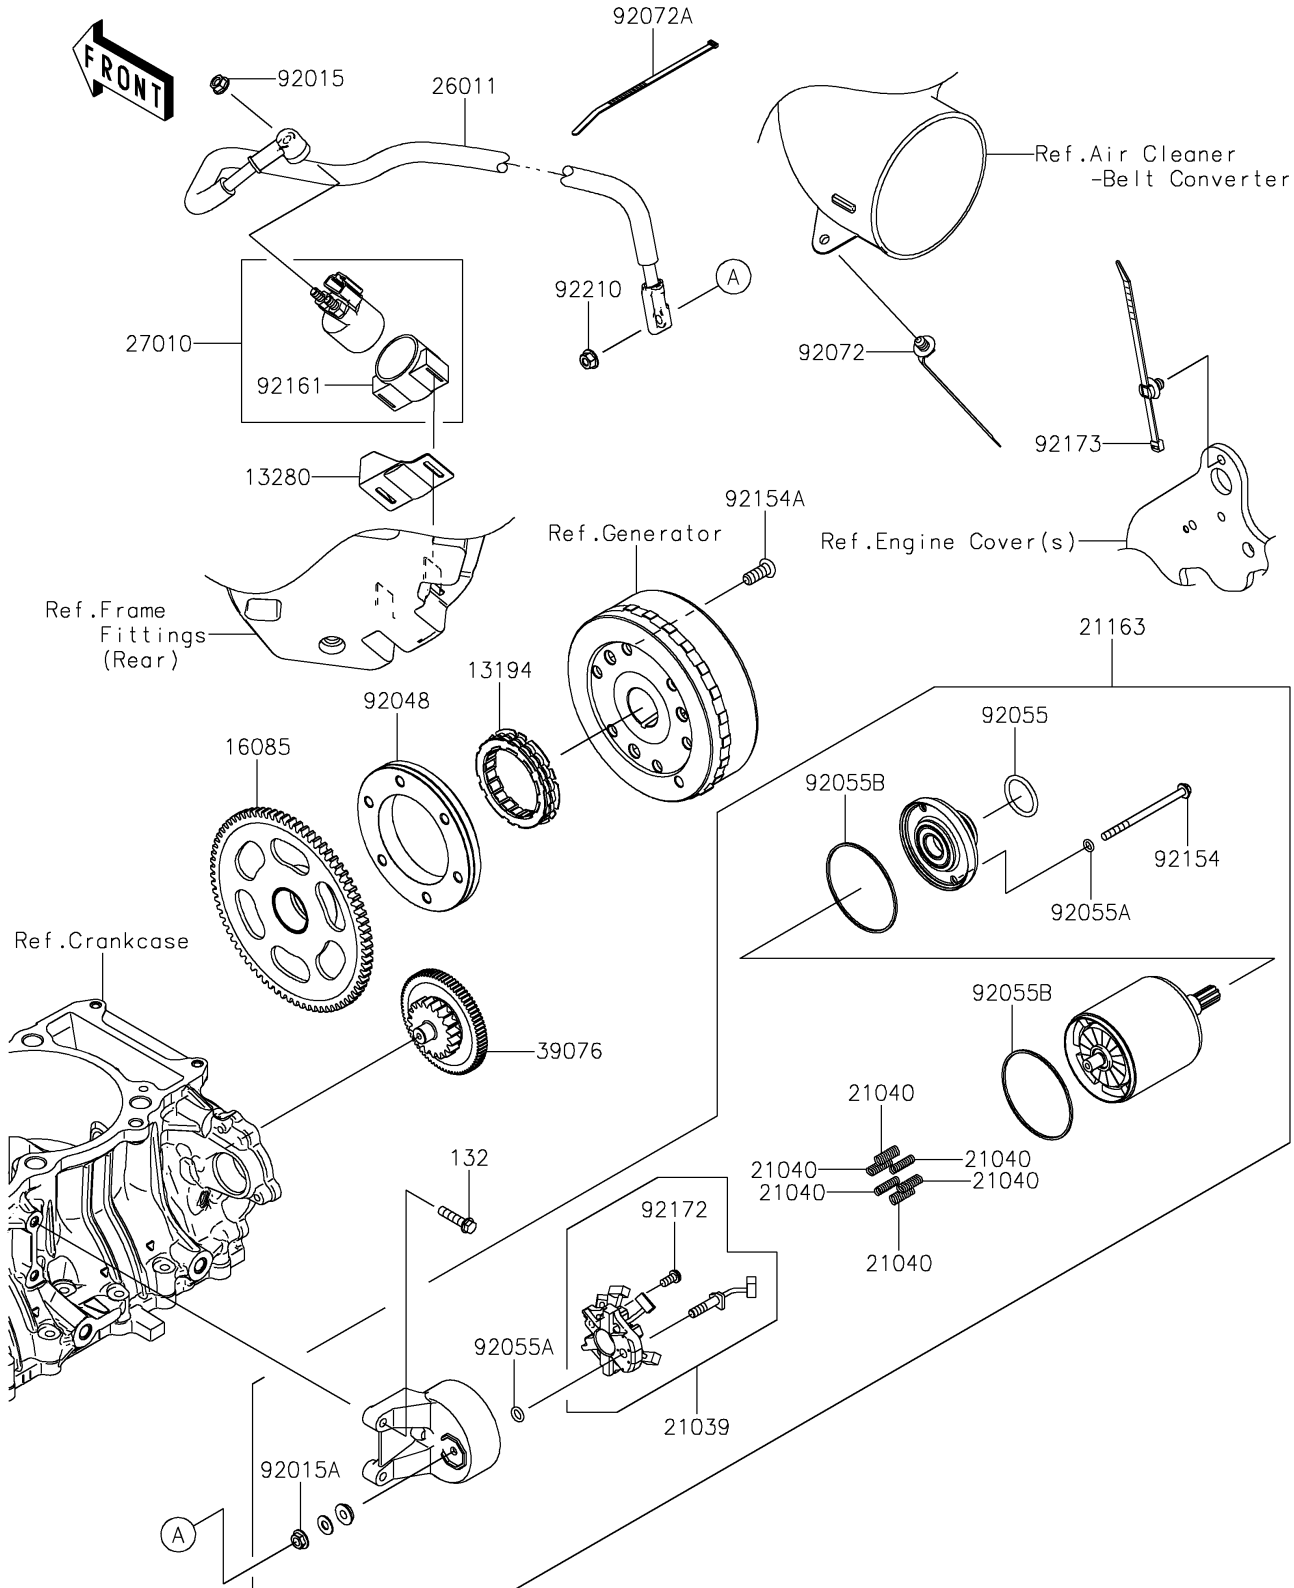

2026 TERYX® KRX4™ 1000

PARTS DIAGRAM

Starter Motor

E1840

2026 TERYX® KRX4™ 1000

PARTS LIST

Starter Motor

ITEM NAME	PART NUMBER	QUANTITY
CLUTCH-ONEWAY (Ref # 13194)	13194-0021	1
HOLDER,MAGNETIC SWITCH (Ref # 13280)	13280-0973	1
GEAR,76T (Ref # 16085)	16085-0691	1
BRUSH (Ref # 21039)	21039-0009	1
SPRING-BRUSH (Ref # 21040)	21040-0003	6
STARTER-ELECTRIC (Ref # 21163)	21163-0786	1
WIRE-LEAD (Ref # 26011)	26011-1914	1
SWITCH,MAGNETIC (Ref # 27010)	27010-0766	1
LIMITER (Ref # 39076)	39076-0050	1
NUT,FLANGED,6MM (Ref # 92015)	92015-1367	1
NUT,STARTER MOTOR (Ref # 92015A)	92015-1476	1
RACE (Ref # 92048)	92048-0041	1
RING-O (Ref # 92055)	92055-1276	1
RING-O,4.5X2.0 (Ref # 92055A)	92055-1370	3
RING-O,STARTER MOTOR (Ref # 92055B)	92055-1381	2
BAND,OS170-FT7(BLACK) (Ref # 92072)	92072-1414	1
BAND,L=292.1 (Ref # 92072A)	92072-3509	1
BOLT (Ref # 92154)	92154-0265	2
BOLT,TORX,8X20 (Ref # 92154A)	92154-0421	6
DAMPER,MAGNETIC SWITCH (Ref # 92161)	92161-1722	1
SCREW (Ref # 92172)	92172-0334	1
CLAMP (Ref # 92173)	92173-2188	1
NUT,6MM (Ref # 92210)	92210-0188	1
BOLT-FLANGED-SMALL,6X25 (Ref # 132)	132BA0625	2