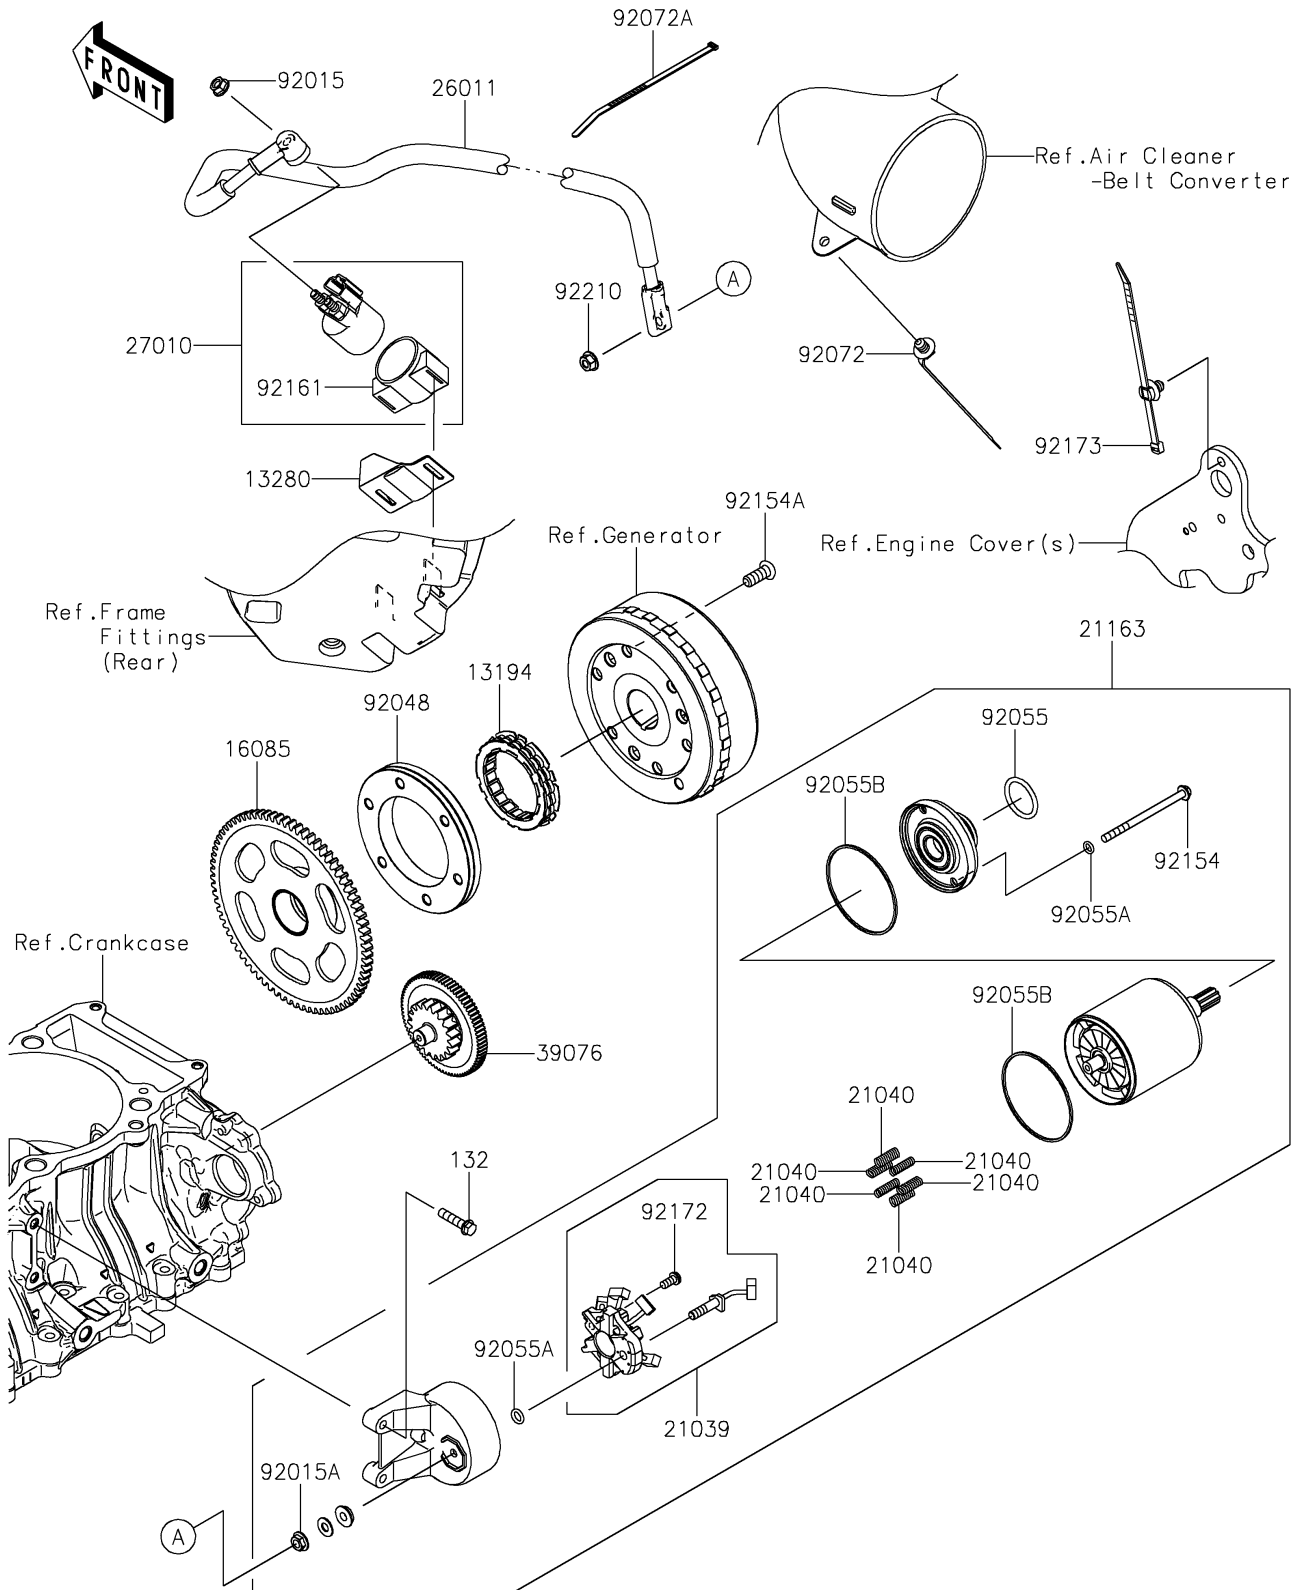

2025 Teryx KRX4 1000

PARTS DIAGRAM

Starter Motor

E1840

2025 Teryx KRX4 1000

PARTS LIST

Starter Motor

ITEM NAME	PART NUMBER	QUANTITY
CLUTCH-ONEWAY (Ref # 13194)	13194-0021	1
HOLDER,MAGNETIC SWITCH (Ref # 13280)	13280-0973	1
GEAR,76T (Ref # 16085)	16085-0691	1
BRUSH (Ref # 21039)	21039-0009	1
SPRING-BRUSH (Ref # 21040)	21040-0003	6
STARTER-ELECTRIC (Ref # 21163)	21163-0786	1
WIRE-LEAD (Ref # 26011)	26011-1914	1
SWITCH,MAGNETIC (Ref # 27010)	27010-0766	1
LIMITER (Ref # 39076)	39076-0050	1
NUT,FLANGED,6MM (Ref # 92015)	92015-1367	1
NUT,STARTER MOTOR (Ref # 92015A)	92015-1476	1
RACE (Ref # 92048)	92048-0041	1
RING-O (Ref # 92055)	92055-1276	1
RING-O,4.5X2.0 (Ref # 92055A)	92055-1370	3
RING-O,STARTER MOTOR (Ref # 92055B)	92055-1381	2
BAND,OS170-FT7(BLACK) (Ref # 92072)	92072-1414	1
BAND,L=292.1 (Ref # 92072A)	92072-3509	1
BOLT (Ref # 92154)	92154-0265	2
BOLT,TORX,8X20 (Ref # 92154A)	92154-0421	6
DAMPER,MAGNETIC SWITCH (Ref # 92161)	92161-1722	1
SCREW (Ref # 92172)	92172-0334	1
CLAMP (Ref # 92173)	92173-2188	1
NUT,6MM (Ref # 92210)	92210-0188	1
BOLT-FLANGED-SMALL,6X25 (Ref # 132)	132BA0625	2