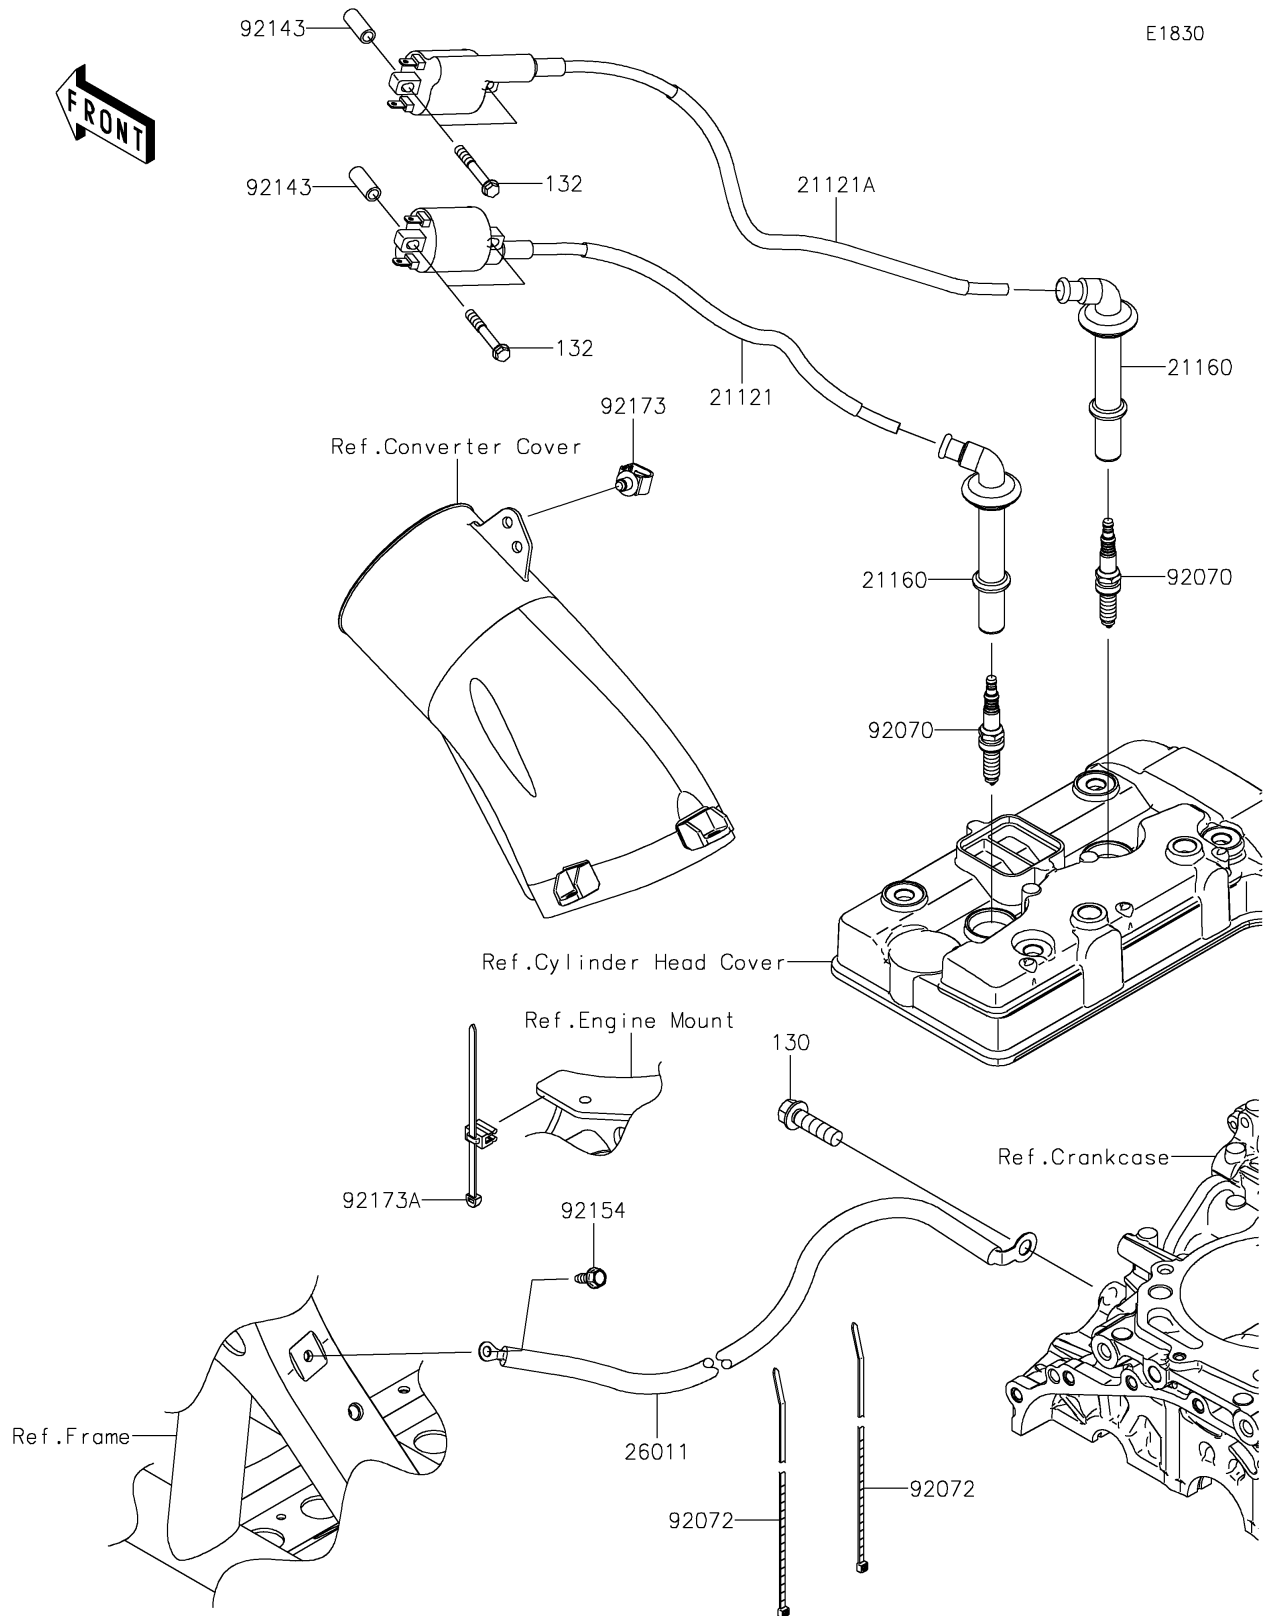

2026 Teryx KRX4 1000

PARTS DIAGRAM

Ignition System

2026 Teryx KRX4 1000

PARTS LIST

Ignition System

ITEM NAME	PART NUMBER	QUANTITY
COIL-IGNITION,#1 (Ref # 21121)	21121-0736	1
COIL-IGNITION,#2 (Ref # 21121A)	21121-0737	1
CAP-ASSY-PLUG (Ref # 21160)	21160-0032	2
WIRE-LEAD (Ref # 26011)	26011-2412	1
PLUG-SPARK,SILMAR9F9(NGK) (Ref # 92070)	92070-0721	2
BAND,L=292.1 (Ref # 92072)	92072-3509	2
COLLAR (Ref # 92143)	92143-1046	4
BOLT,FLANGED,6X16 (Ref # 92154)	92154-0551	1
CLAMP,12MM DIA. (Ref # 92173)	92173-0736	1
CLAMP (Ref # 92173A)	92173-2089	1
BOLT-FLANGED,10X35 (Ref # 130)	130BA1035	1
BOLT-FLANGED-SMALL,6X45 (Ref # 132)	132BA0645	4