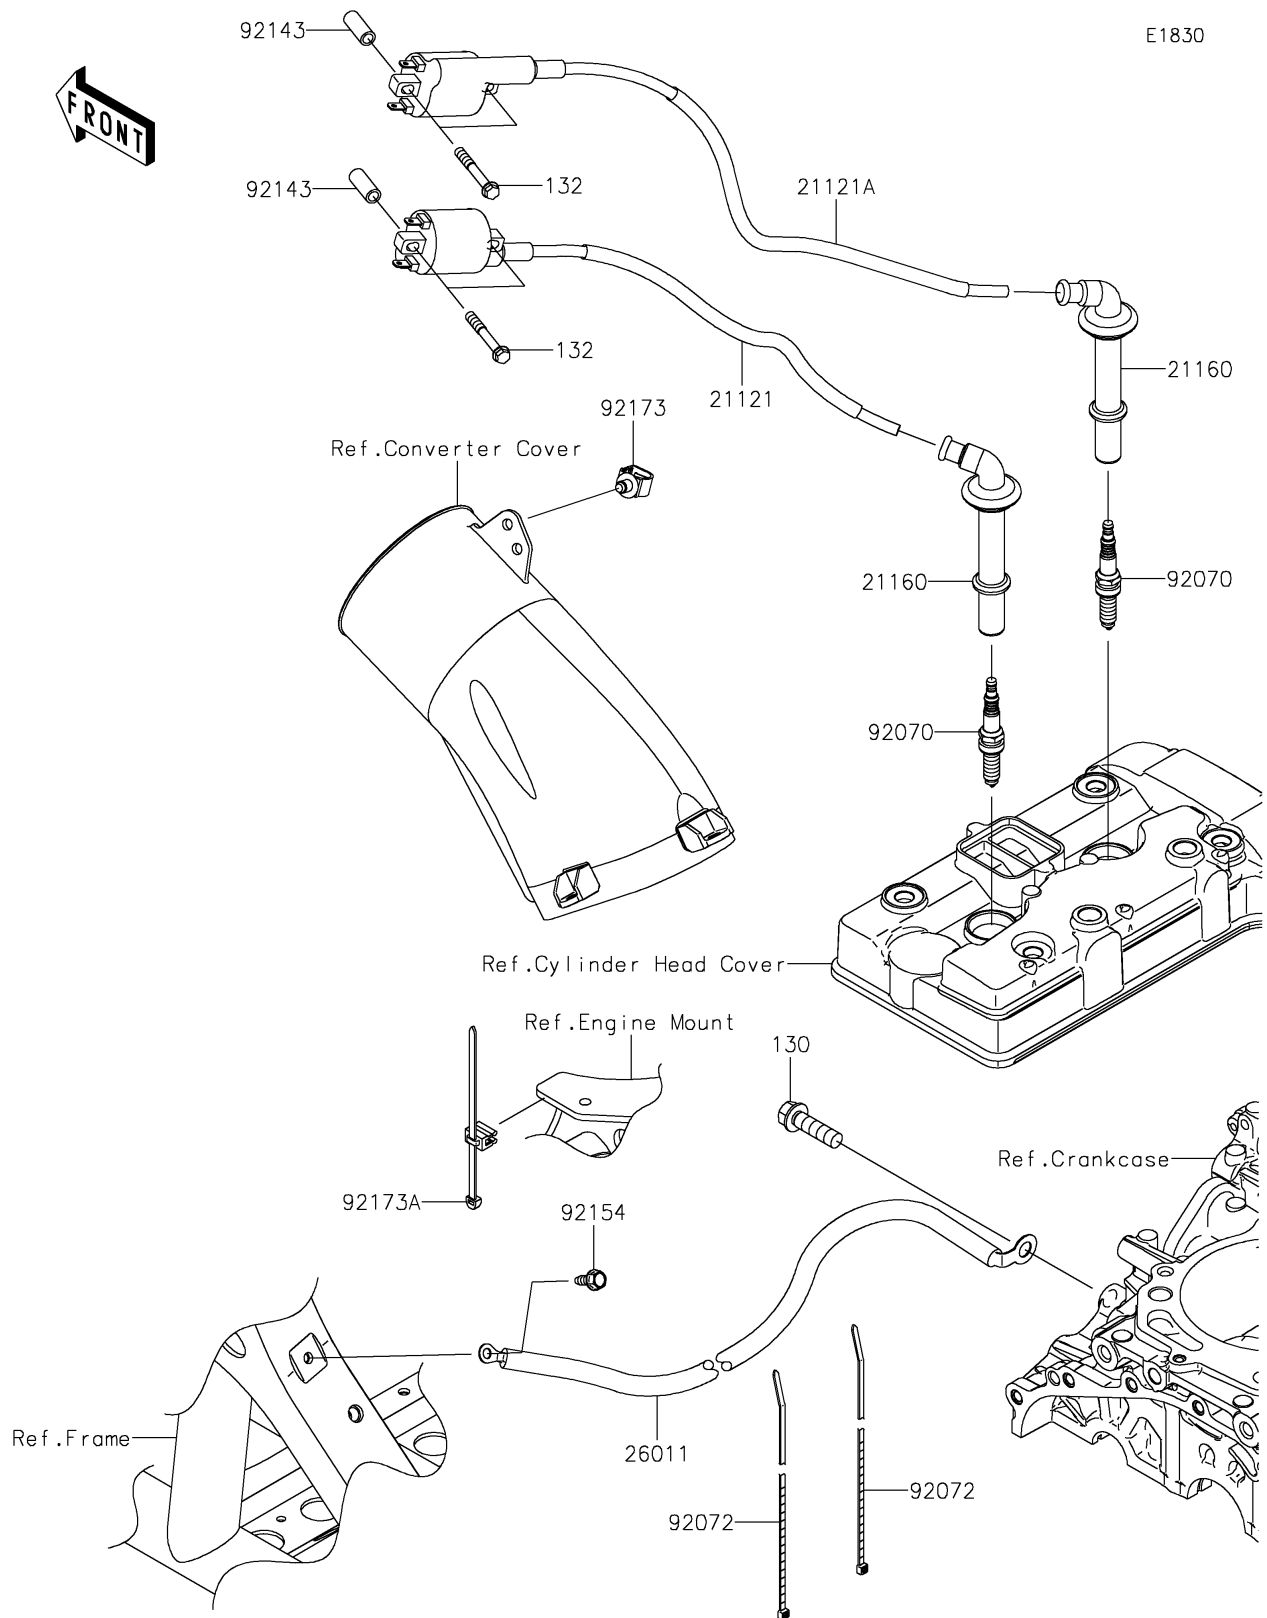

2026 TERYX® KRX4™ 1000

PARTS DIAGRAM

Ignition System