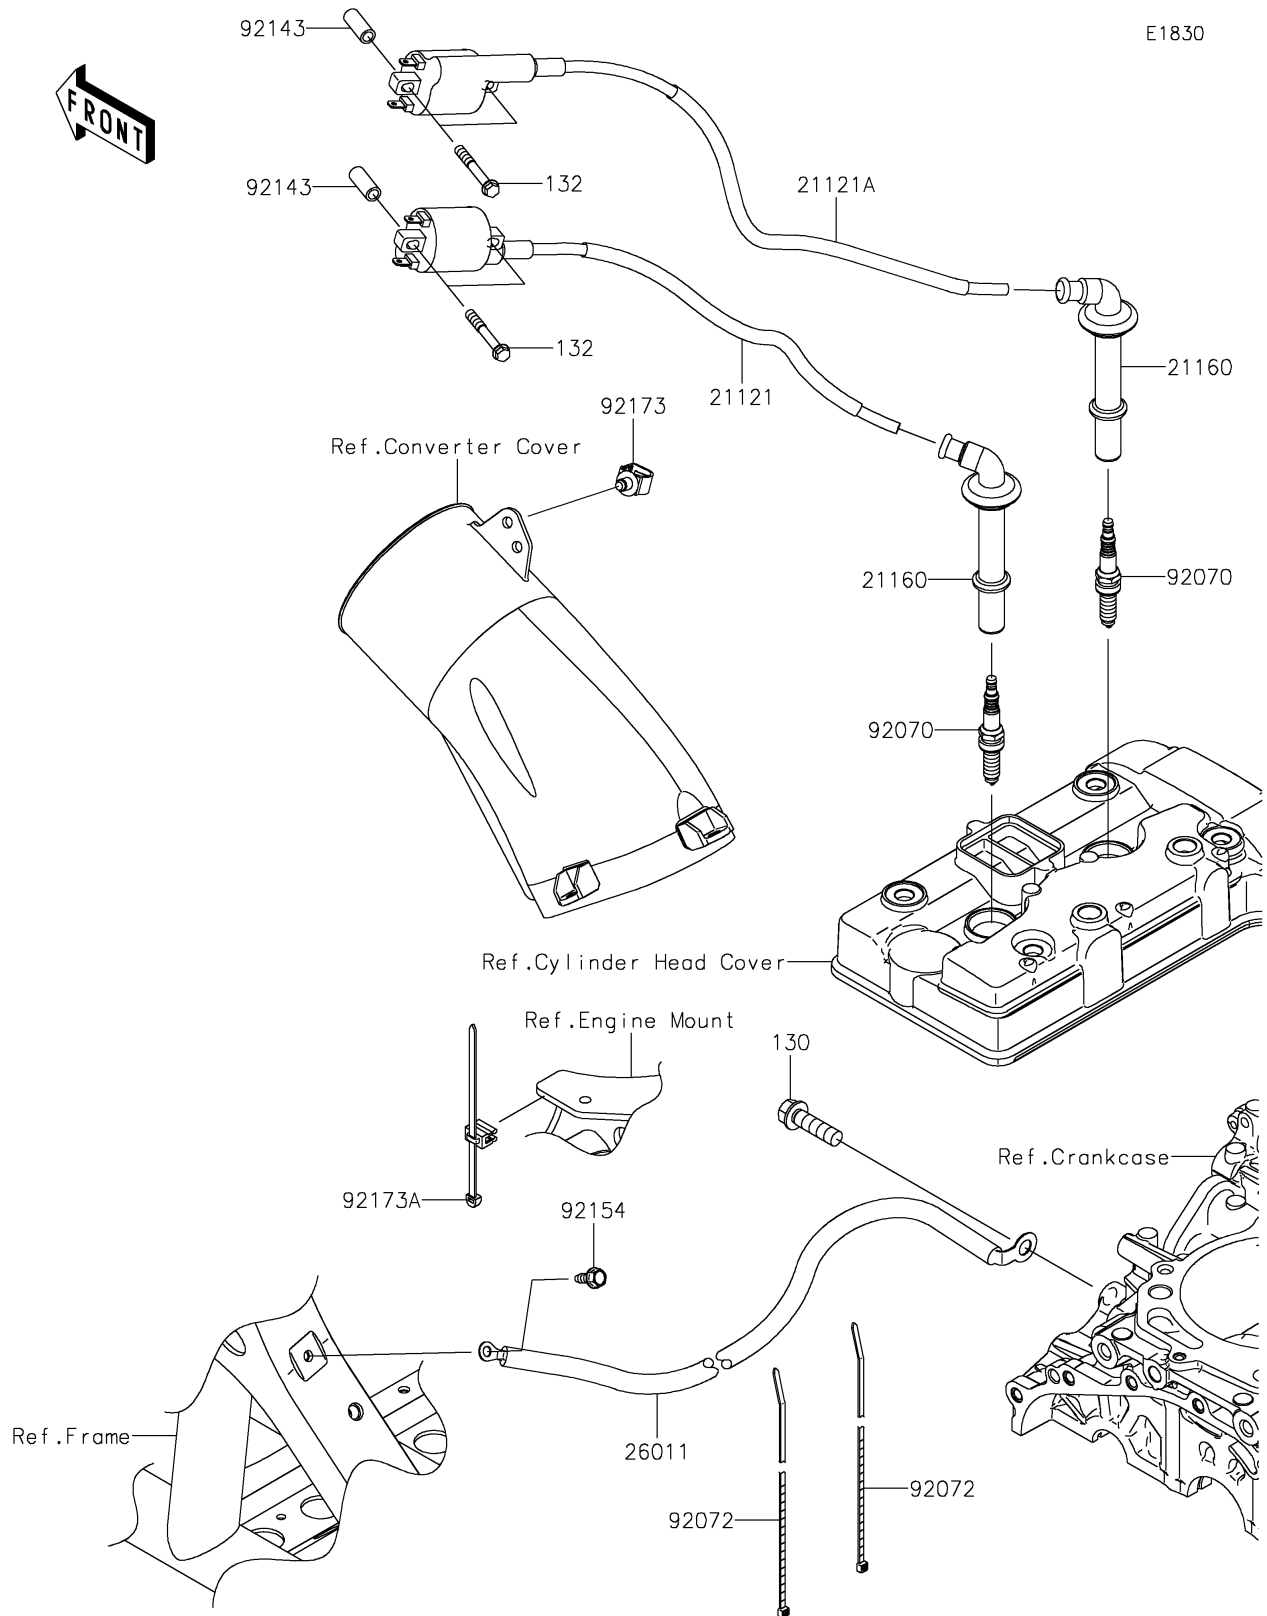

2025 Teryx KRX4 1000

PARTS DIAGRAM

Ignition System

2025 Teryx KRX4 1000

PARTS LIST

Ignition System

| ITEM NAME | PART NUMBER | QUANTITY |
|---|-------------|----------|
| COIL-IGNITION,#1 (Ref # 21121) | 21121-0736 | 1 |
| COIL-IGNITION,#2 (Ref # 21121A) | 21121-0737 | 1 |
| CAP-ASSY-PLUG (Ref # 21160) | 21160-0032 | 2 |
| WIRE-LEAD (Ref # 26011) | 26011-2412 | 1 |
| PLUG-SPARK,SILMAR9F9(NGK) (Ref # 92070) | 92070-0721 | 2 |
| BAND,L=292.1 (Ref # 92072) | 92072-3509 | 2 |
| COLLAR (Ref # 92143) | 92143-1046 | 4 |
| BOLT,FLANGED,6X16 (Ref # 92154) | 92154-0551 | 1 |
| CLAMP,12MM DIA. (Ref # 92173) | 92173-0736 | 1 |
| CLAMP (Ref # 92173A) | 92173-2089 | 1 |
| BOLT-FLANGED,10X35 (Ref # 130) | 130BA1035 | 1 |
| BOLT-FLANGED-SMALL,6X45 (Ref # 132) | 132BA0645 | 4 |