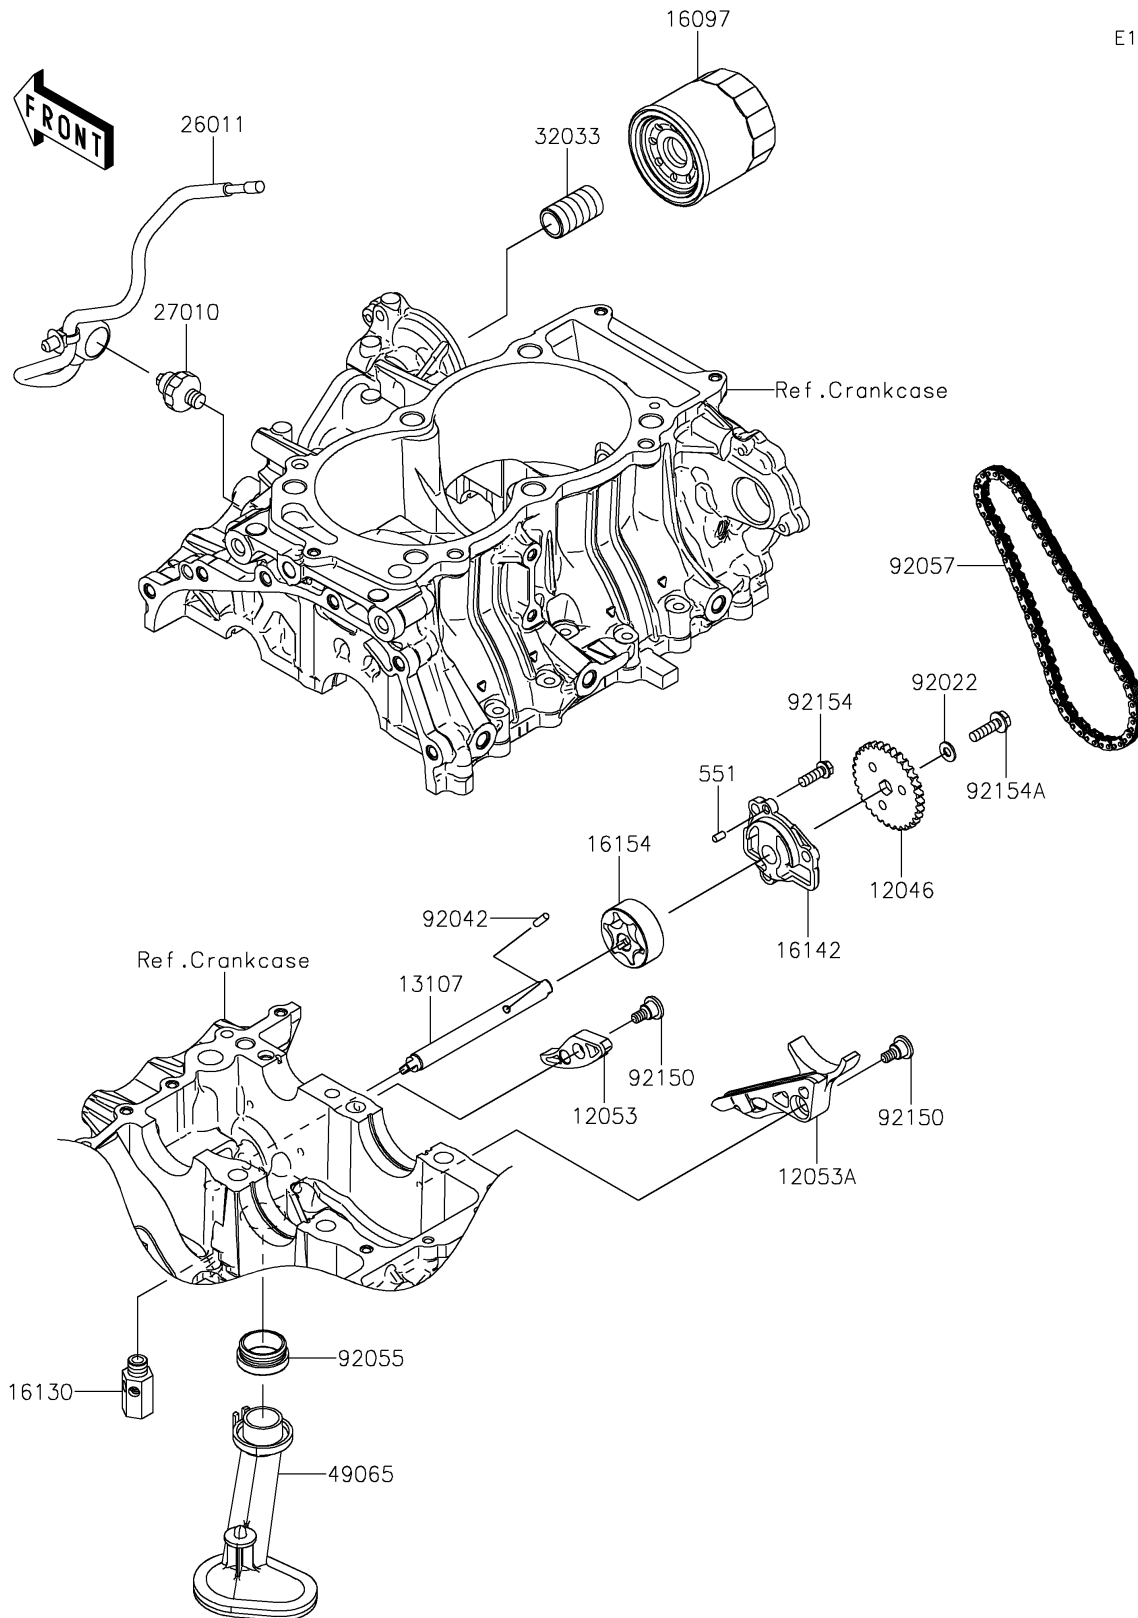

2026 Teryx KRX4 1000

PARTS DIAGRAM

Oil Pump/Oil Filter

E1710

2026 Teryx KRX4 1000

PARTS LIST

Oil Pump/Oil Filter

ITEM NAME	PART NUMBER	QUANTITY
SPROCKET,OIL PUMP,31T (Ref # 12046)	12046-0614	1
GUIDE-CHAIN,UPP (Ref # 12053)	12053-0374	1
GUIDE-CHAIN,LWR (Ref # 12053A)	12053-0375	1
SHAFT,OIL PUMP (Ref # 13107)	13107-0896	1
FILTER-ASSY-OIL (Ref # 16097)	16097-0007	1
VALVE-ASSY-RELIEF (Ref # 16130)	16130-1058	1
COVER-PUMP (Ref # 16142)	16142-0779	1
ROTOR-PUMP (Ref # 16154)	16154-0788	1
WIRE-LEAD (Ref # 26011)	26011-1985	1
SWITCH,OIL PRESSURE (Ref # 27010)	27010-1313	1
PIPE,OIL FILTER (Ref # 32033)	32033-1535	1
FILTER-OIL (Ref # 49065)	49065-0050	1
WASHER,6X12.8X1.2 (Ref # 92022)	92022-1827	1
PIN,DOWEL,4X13.8 (Ref # 92042)	92042-030	1
RING-O,OIL FILTER (Ref # 92055)	92055-1503	1
CHAIN,98XRH2010-70M (Ref # 92057)	92057-0765	1
BOLT,6MM (Ref # 92150)	92150-1090	2
BOLT,FLANGED,6X18 (Ref # 92154)	92154-0499	3
BOLT,FLANGED,6X22 (Ref # 92154A)	92154-1525	1
PIN-DOWEL,4X8 (Ref # 551)	551A0408	1