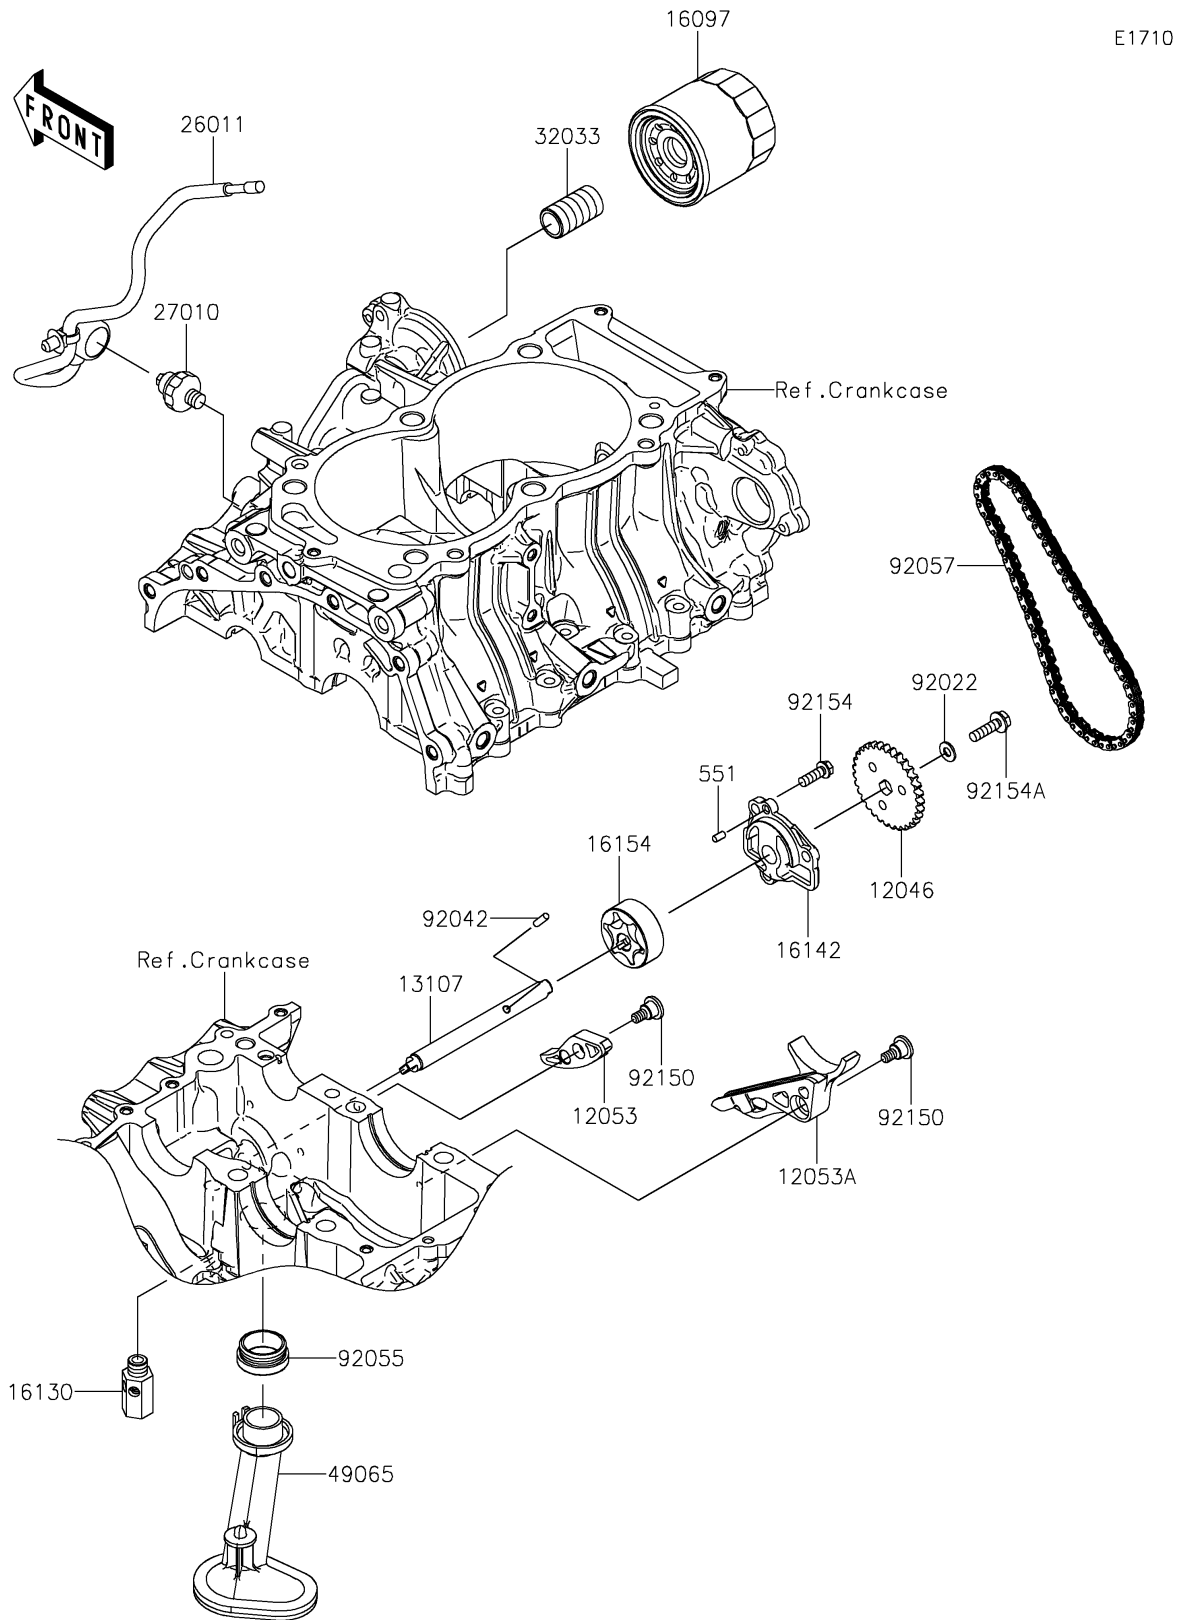

2026 TERYX® KRX4™ 1000

PARTS DIAGRAM

Oil Pump/Oil Filter

E1710

2026 TERYX® KRX4™ 1000

PARTS LIST

Oil Pump/Oil Filter

ITEM NAME	PART NUMBER	QUANTITY
SPROCKET,OIL PUMP,31T (Ref # 12046)	12046-0614	1
GUIDE-CHAIN,UPP (Ref # 12053)	12053-0374	1
GUIDE-CHAIN,LWR (Ref # 12053A)	12053-0375	1
SHAFT,OIL PUMP (Ref # 13107)	13107-0896	1
FILTER-ASSY-OIL (Ref # 16097)	16097-0007	1
VALVE-ASSY-RELIEF (Ref # 16130)	16130-1058	1
COVER-PUMP (Ref # 16142)	16142-0779	1
ROTOR-PUMP (Ref # 16154)	16154-0788	1
WIRE-LEAD (Ref # 26011)	26011-1985	1
SWITCH,OIL PRESSURE (Ref # 27010)	27010-1313	1
PIPE,OIL FILTER (Ref # 32033)	32033-1535	1
FILTER-OIL (Ref # 49065)	49065-0050	1
WASHER,6X12.8X1.2 (Ref # 92022)	92022-1827	1
PIN,DOWEL,4X13.8 (Ref # 92042)	92042-030	1
RING-O,OIL FILTER (Ref # 92055)	92055-1503	1
CHAIN,98XRH2010-70M (Ref # 92057)	92057-0765	1
BOLT,6MM (Ref # 92150)	92150-1090	2
BOLT,FLANGED,6X18 (Ref # 92154)	92154-0499	3
BOLT,FLANGED,6X22 (Ref # 92154A)	92154-1525	1
PIN-DOWEL,4X8 (Ref # 551)	551A0408	1