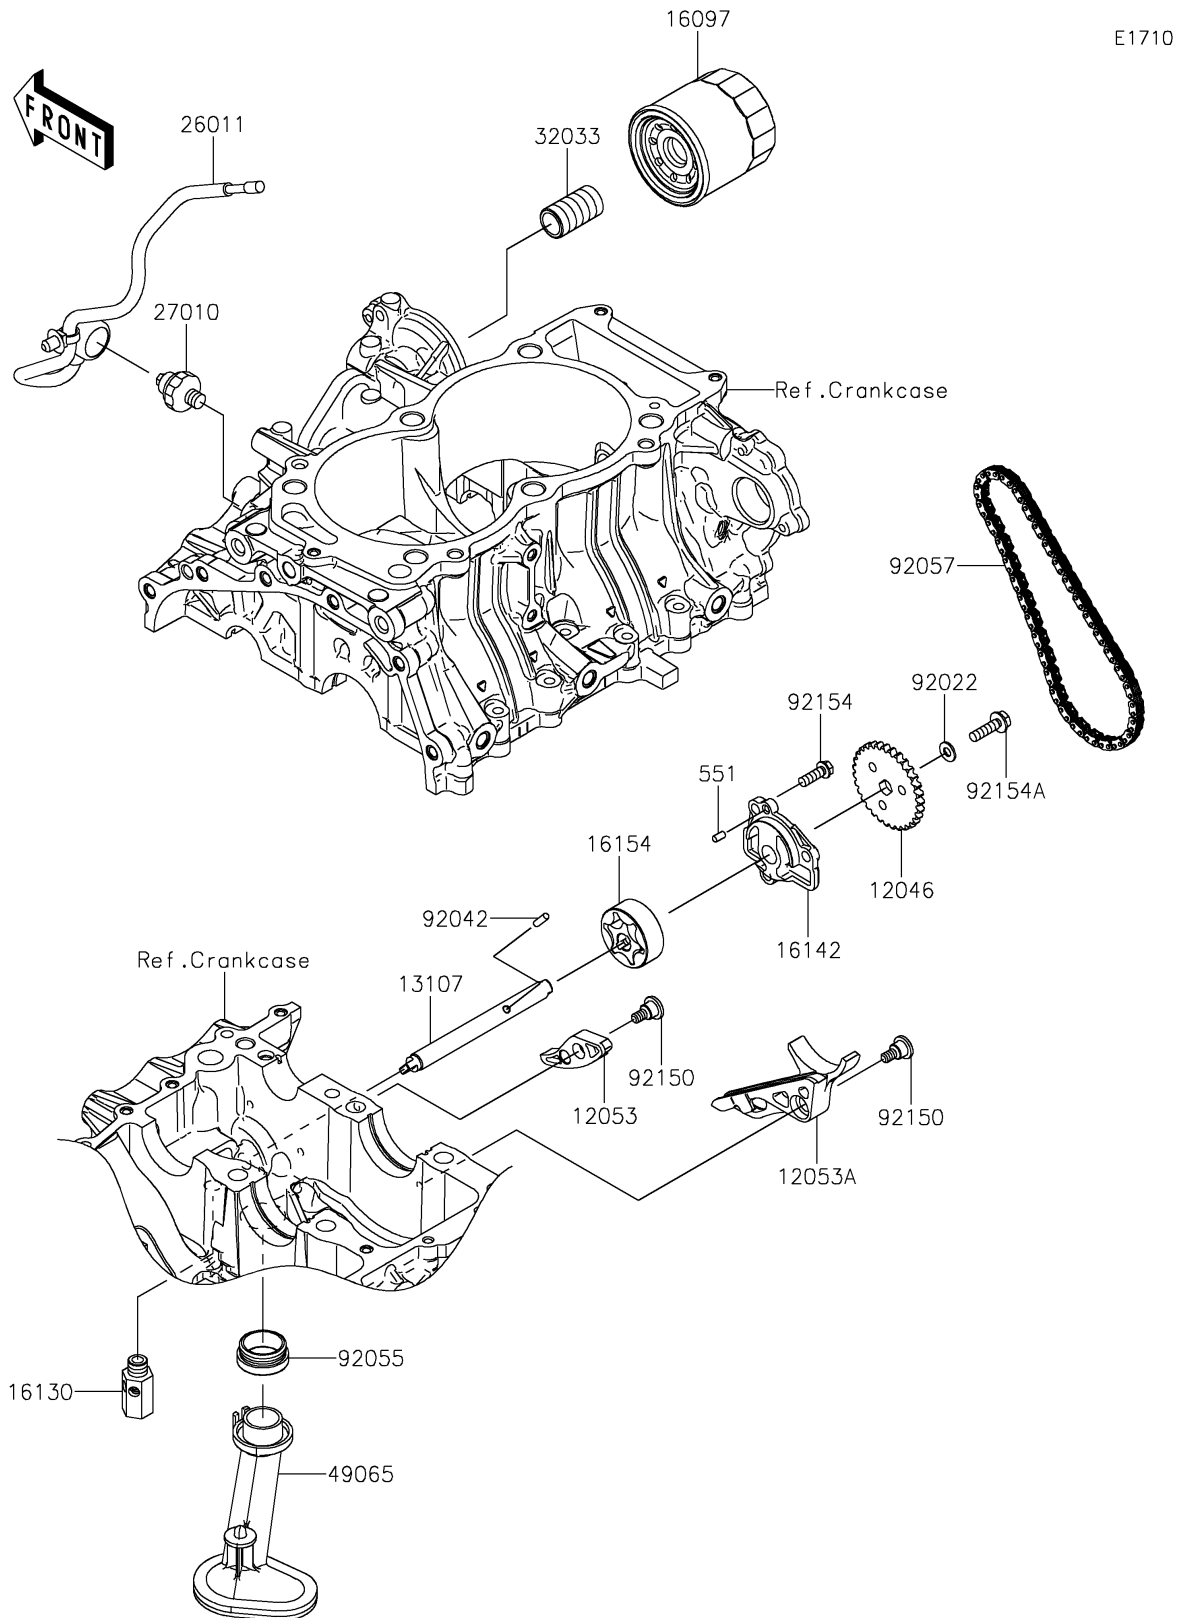

2026 TERYX® KRX4™ 1000

PARTS DIAGRAM

Oil Pump/Oil Filter

2026 TERYX® KRX4™ 1000

PARTS LIST

Oil Pump/Oil Filter

ITEM NAME	PART NUMBER	QUANTITY
SPROCKET,OIL PUMP,31T (Ref # 12046)	12046-0614	1
GUIDE-CHAIN,UPP (Ref # 12053)	12053-0374	1
GUIDE-CHAIN,LWR (Ref # 12053A)	12053-0375	1
SHAFT,OIL PUMP (Ref # 13107)	13107-0896	1
FILTER-ASSY-OIL (Ref # 16097)	16097-0007	1
VALVE-ASSY-RELIEF (Ref # 16130)	16130-1058	1
COVER-PUMP (Ref # 16142)	16142-0779	1
ROTOR-PUMP (Ref # 16154)	16154-0788	1
WIRE-LEAD (Ref # 26011)	26011-1985	1
SWITCH,OIL PRESSURE (Ref # 27010)	27010-1313	1
PIPE,OIL FILTER (Ref # 32033)	32033-1535	1
FILTER-OIL (Ref # 49065)	49065-0050	1
WASHER,6X12.8X1.2 (Ref # 92022)	92022-1827	1
PIN,DOWEL,4X13.8 (Ref # 92042)	92042-030	1
RING-O,OIL FILTER (Ref # 92055)	92055-1503	1
CHAIN,98XRH2010-70M (Ref # 92057)	92057-0765	1
BOLT,6MM (Ref # 92150)	92150-1090	2
BOLT,FLANGED,6X18 (Ref # 92154)	92154-0499	3
BOLT,FLANGED,6X22 (Ref # 92154A)	92154-1525	1
PIN-DOWEL,4X8 (Ref # 551)	551A0408	1