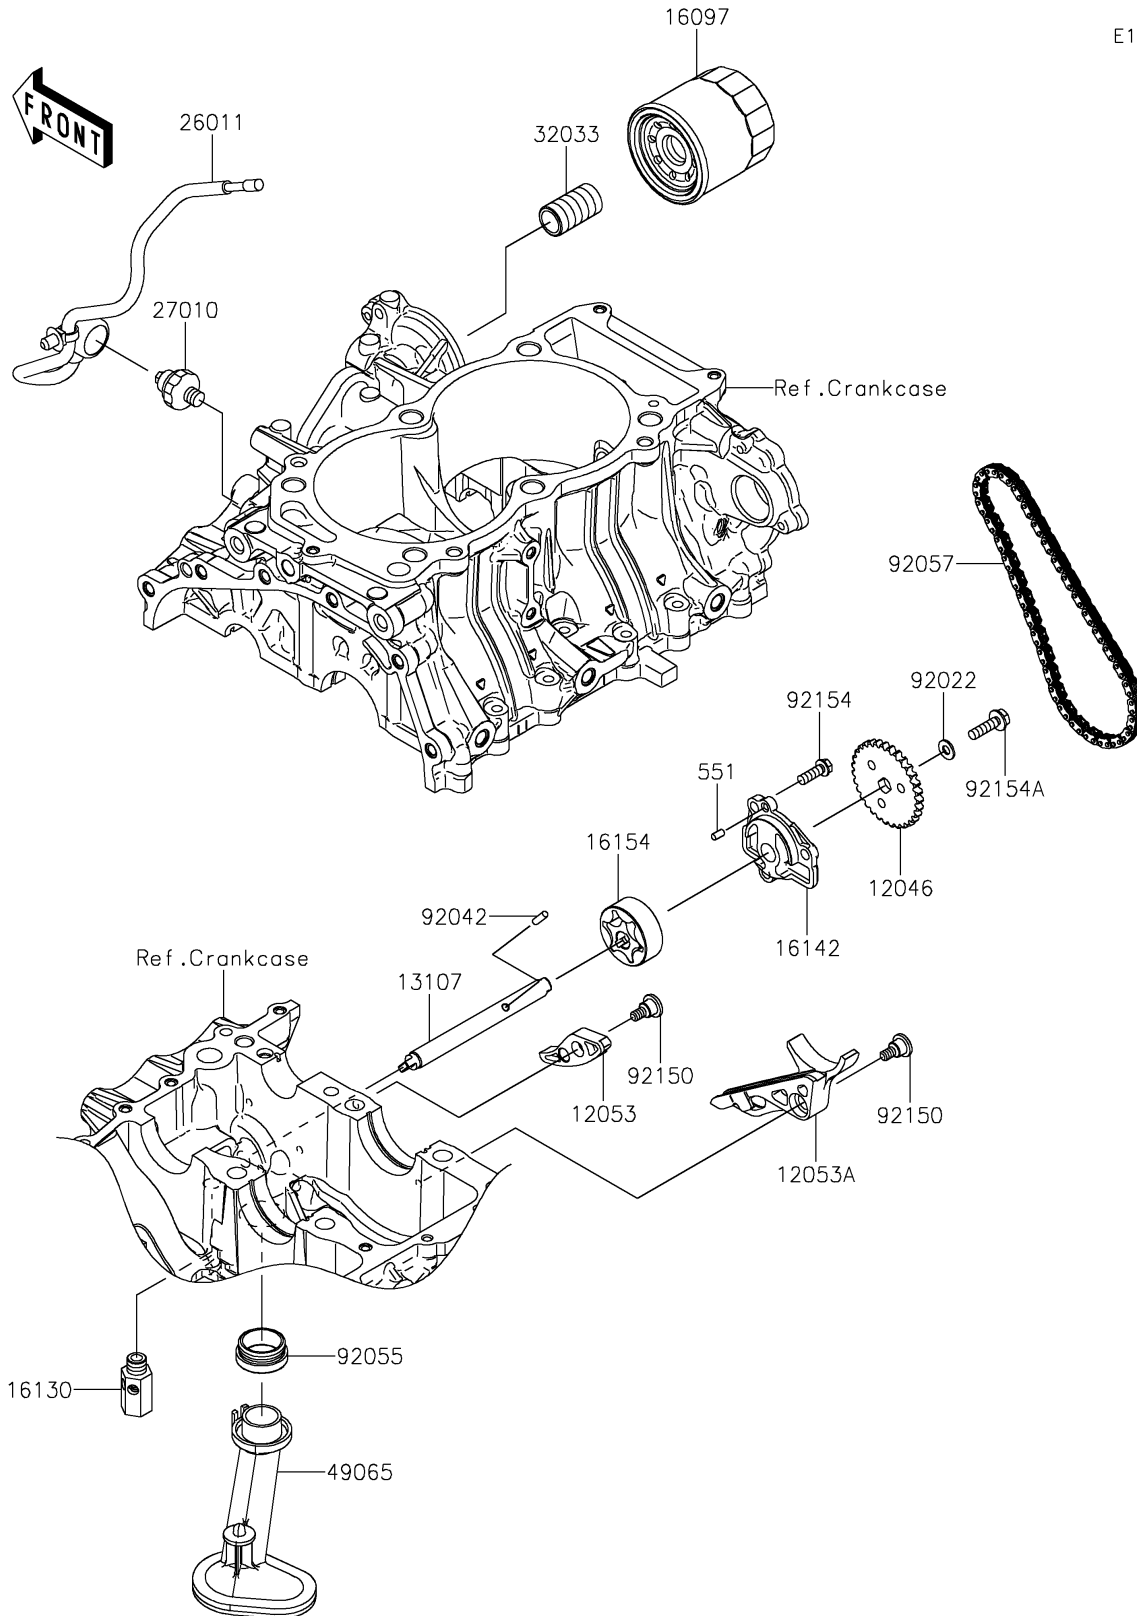

2025 Teryx KRX4 1000

PARTS DIAGRAM

Oil Pump/Oil Filter

E1710

2025 Teryx KRX4 1000

PARTS LIST

Oil Pump/Oil Filter

ITEM NAME	PART NUMBER	QUANTITY
SPROCKET,OIL PUMP,31T (Ref # 12046)	12046-0614	1
GUIDE-CHAIN,UPP (Ref # 12053)	12053-0374	1
GUIDE-CHAIN,LWR (Ref # 12053A)	12053-0375	1
SHAFT,OIL PUMP (Ref # 13107)	13107-0896	1
FILTER-ASSY-OIL (Ref # 16097)	16097-0007	1
VALVE-ASSY-RELIEF (Ref # 16130)	16130-1058	1
COVER-PUMP (Ref # 16142)	16142-0779	1
ROTOR-PUMP (Ref # 16154)	16154-0788	1
WIRE-LEAD (Ref # 26011)	26011-1985	1
SWITCH,OIL PRESSURE (Ref # 27010)	27010-1313	1
PIPE,OIL FILTER (Ref # 32033)	32033-1535	1
FILTER-OIL (Ref # 49065)	49065-0050	1
WASHER,6X12.8X1.2 (Ref # 92022)	92022-1827	1
PIN,DOWEL,4X13.8 (Ref # 92042)	92042-030	1
RING-O,OIL FILTER (Ref # 92055)	92055-1503	1
CHAIN,98XRH2010-70M (Ref # 92057)	92057-0765	1
BOLT,6MM (Ref # 92150)	92150-1090	2
BOLT,FLANGED,6X18 (Ref # 92154)	92154-0499	3
BOLT,FLANGED,6X22 (Ref # 92154A)	92154-1525	1
PIN-DOWEL,4X8 (Ref # 551)	551A0408	1